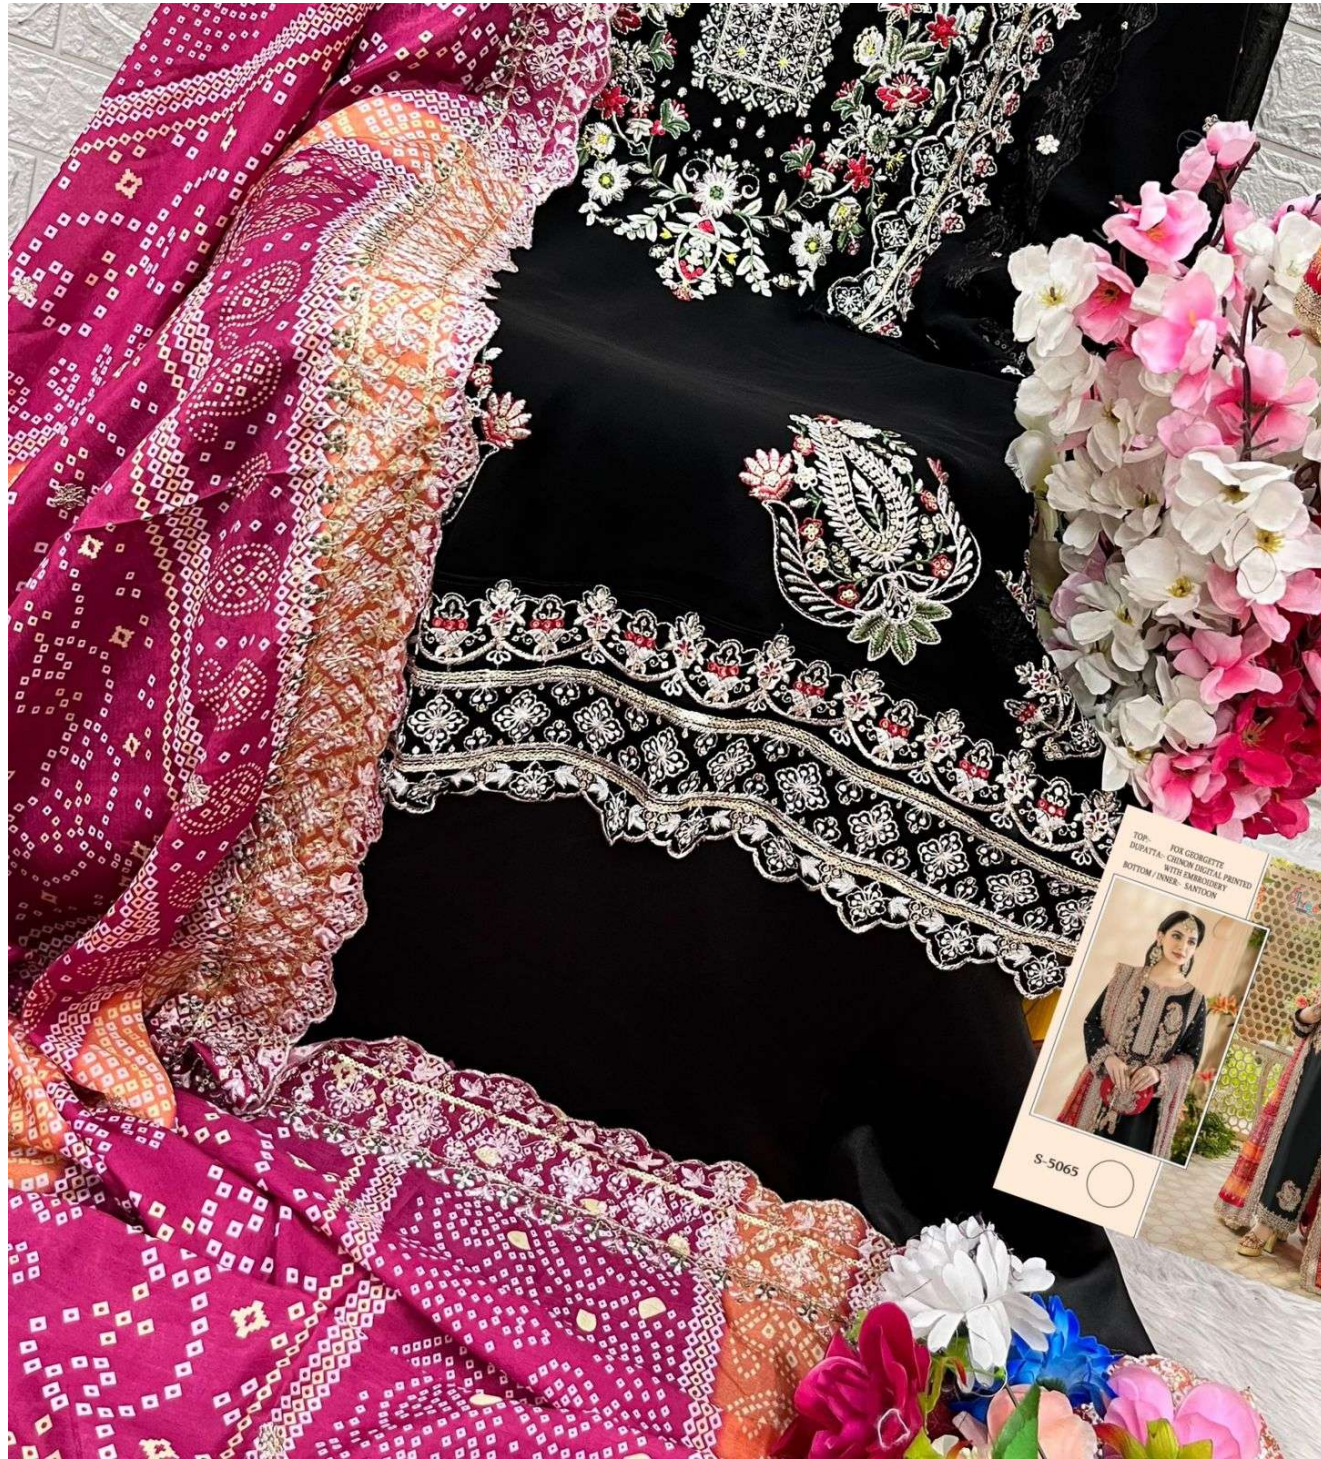

TOP:- FOX GEORGETTE  
DUPATTA:- CHINON DIGITAL PRINTED  
WITH EMBROIDERY  
BOTTOM / INNER:- SANTOON

S-5065

TOP:- FOX GEORGETTE  
DUPATTA:- CHINON DIGITAL PRINTED  
WITH EMBROIDERY  
BOTTOM / INNER:- SANTOON

S-5065

TOP: FOX GEOMETTE  
DUPATTA: CHENON DIGITAL PRINTED  
WITH EMBROIDERY  
BOTTOM: INDIR, SANTONON

S-5065