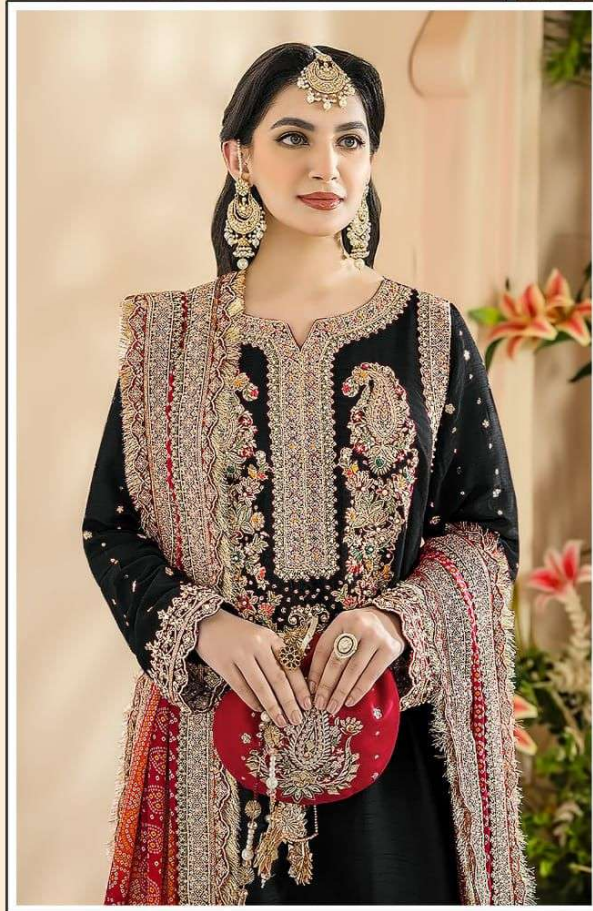

TOP:- FOX GEORGETTE  
DUPATTA:- CHINON DIGITAL PRINTED  
WITH EMBROIDERY  
BOTTOM / INNER:- SANTOON

S-5065

TOP:- FOX GEORGETTE  
DUPATTA:- CHINON DIGITAL PRINTED  
WITH EMBROIDERY  
BOTTOM / INNER:- SANTOON

S-5065

TOP: FOX GEOMETTE  
DUPATTA: CHENON DIGITAL PRINTED  
WITH EMBROIDERY  
BOTTOM: INDIR, SANTONON

S-5065