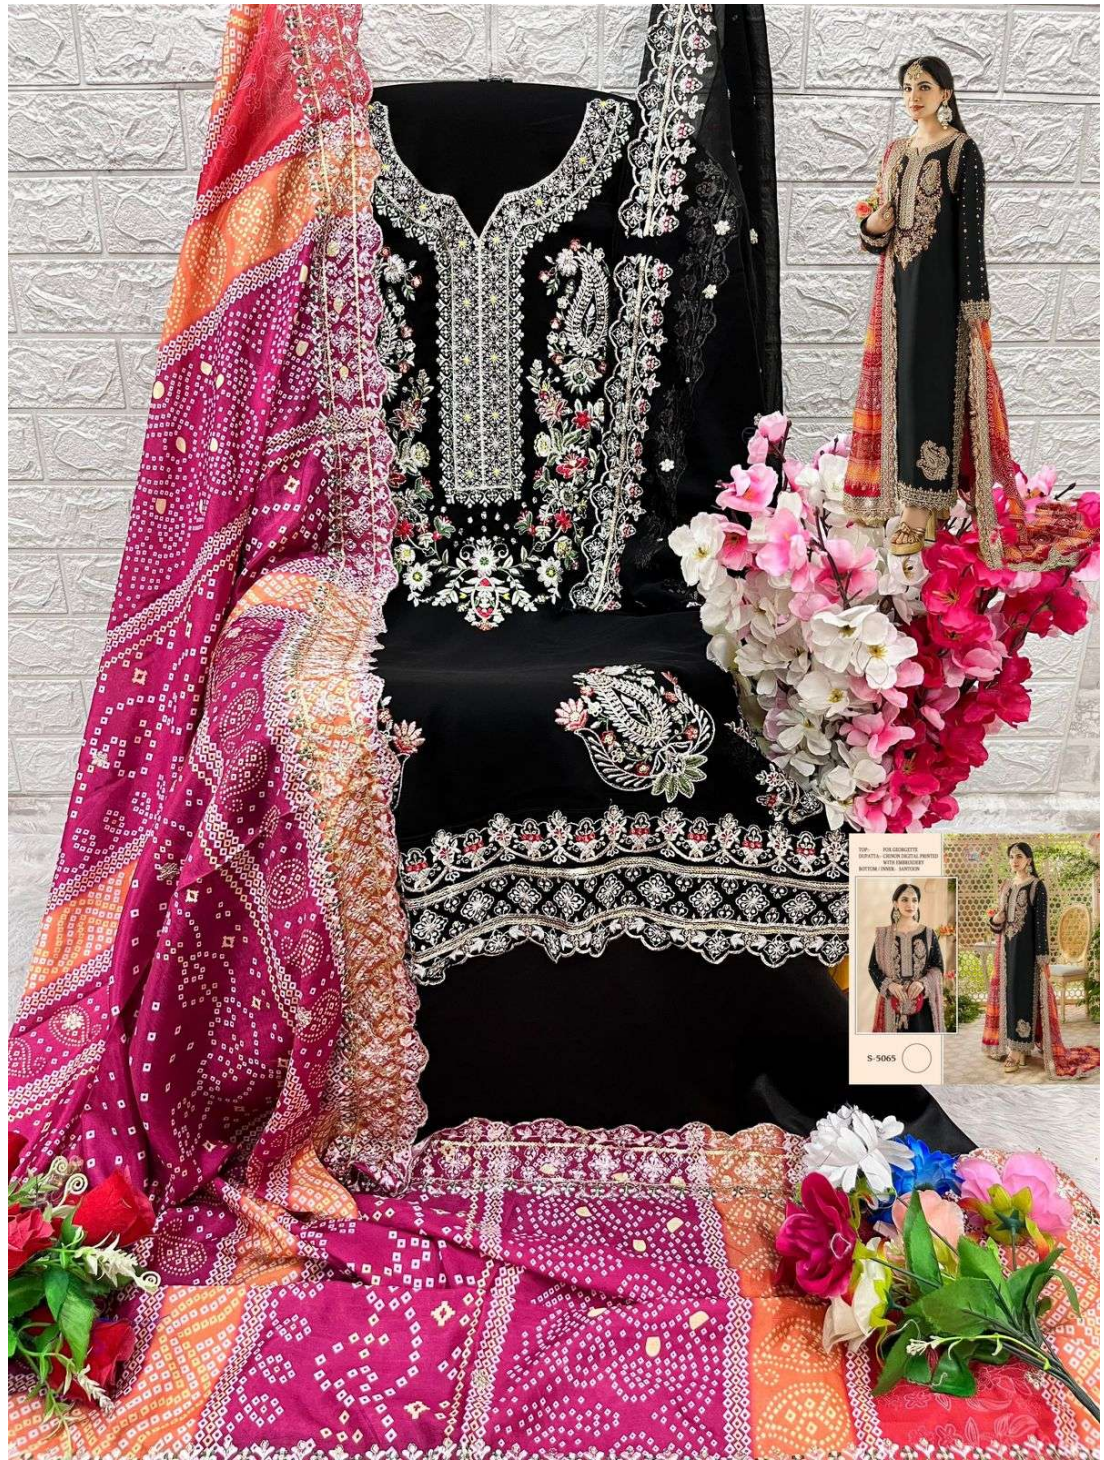

TOP:- FOX GEORGETTE  
DUPATTA:- CHINON DIGITAL PRINTED  
WITH EMBROIDERY  
BOTTOM / INNER:- SANTOON

S-5065

TOP:- FOX GEORGETTE  
DUPATTA:- CHINON DIGITAL PRINTED  
WITH EMBROIDERY  
BOTTOM / INNER:- SANTOON

S-5065

TOP: FOX GEOMETTE  
DUPATTA: CHENON DIGITAL PRINTED  
WITH EMBROIDERY  
BOTTOM: INDIR, SANTONON

S-5065