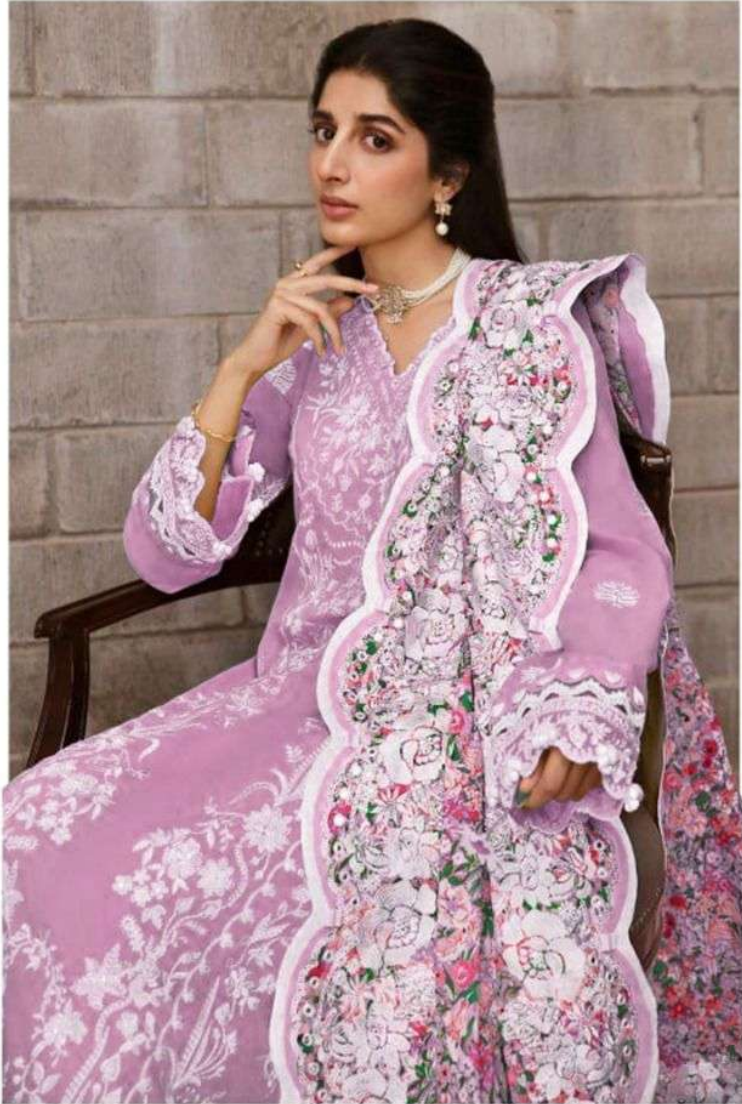

BELIEVE

Your Own Style

HAZZEL®  
Beyond Expectation

TOP- REYON COTTON  
BOTTOM- REYON COTTON  
DUPATTA- MUSLIN COTTON

Design:-89 D

BELIEVE

Your Own Style

HAZZEL®  
Beyond Expectation

TOP- REYON COTTON  
BOTTOM- REYON COTTON  
DUPATTA- MUSLIN COTTON

Disign:-89 A

BELIEVE

Your Own Style

HAZZEL®  
Beyond Expectation

TOP- REYON COTTON  
BOTTOM- REYON COTTON  
DUPATTA- MUSLIN COTTON

Design:-89 B