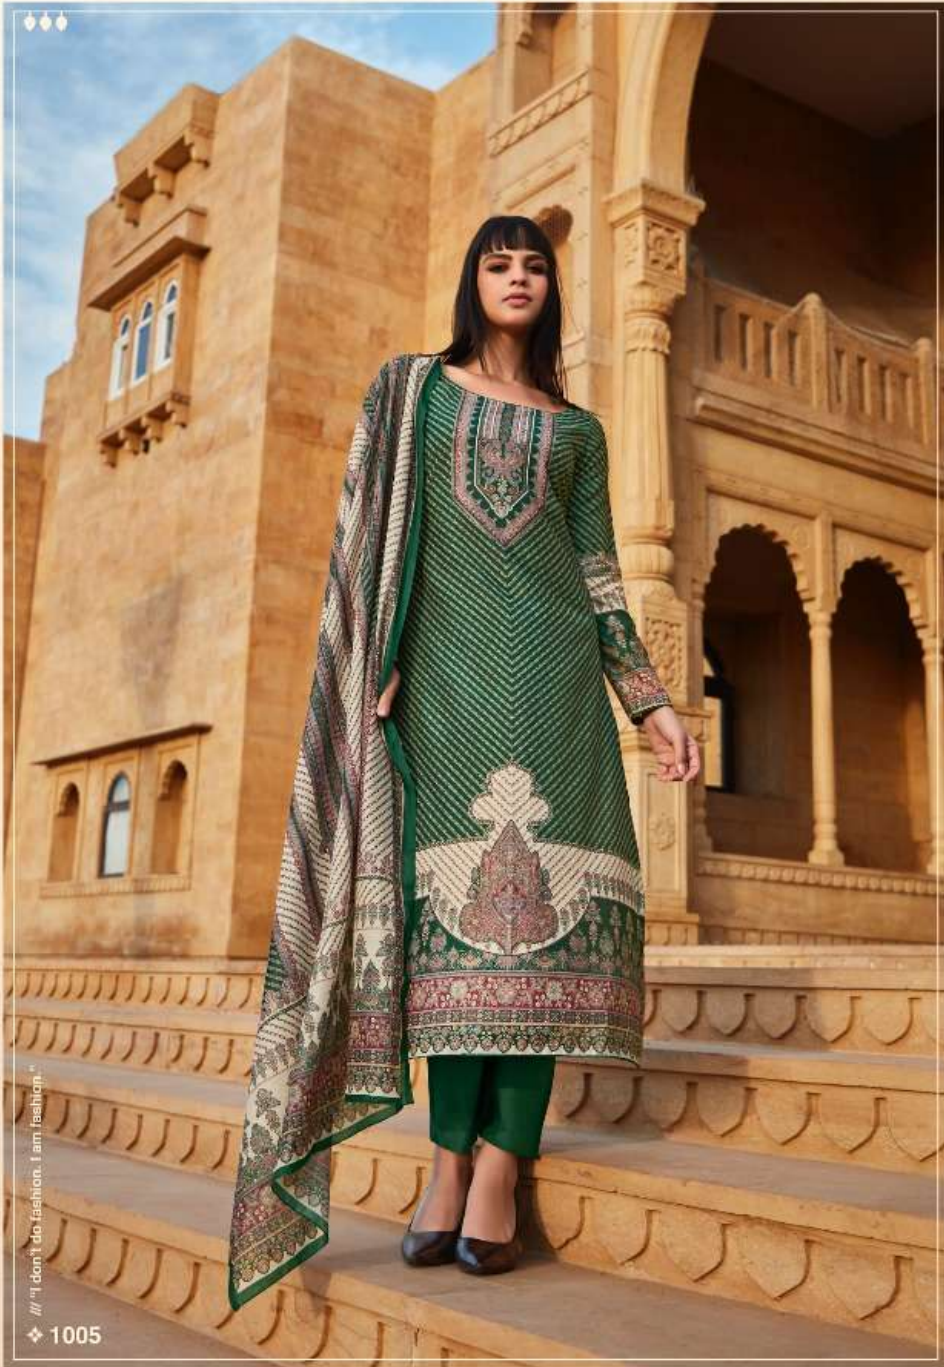

♦ "I don't do fashion. I am fashion."

♦ 1005

Fida
A Brand by LCTM