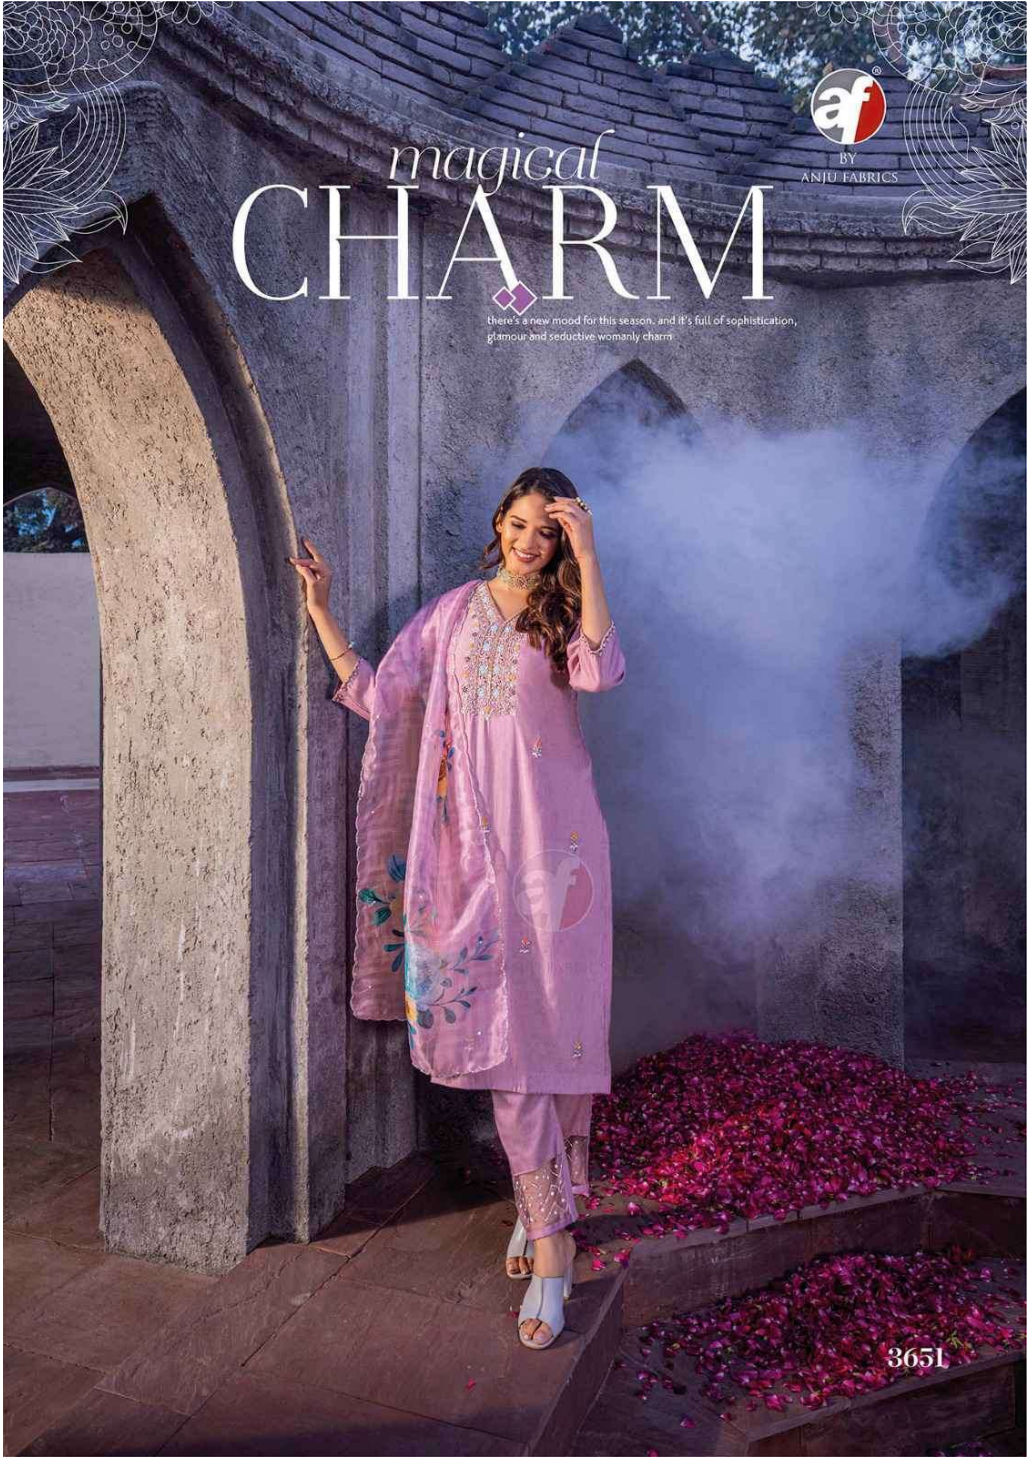

BY
ANJU FABRICS

magical
CHARM

3651