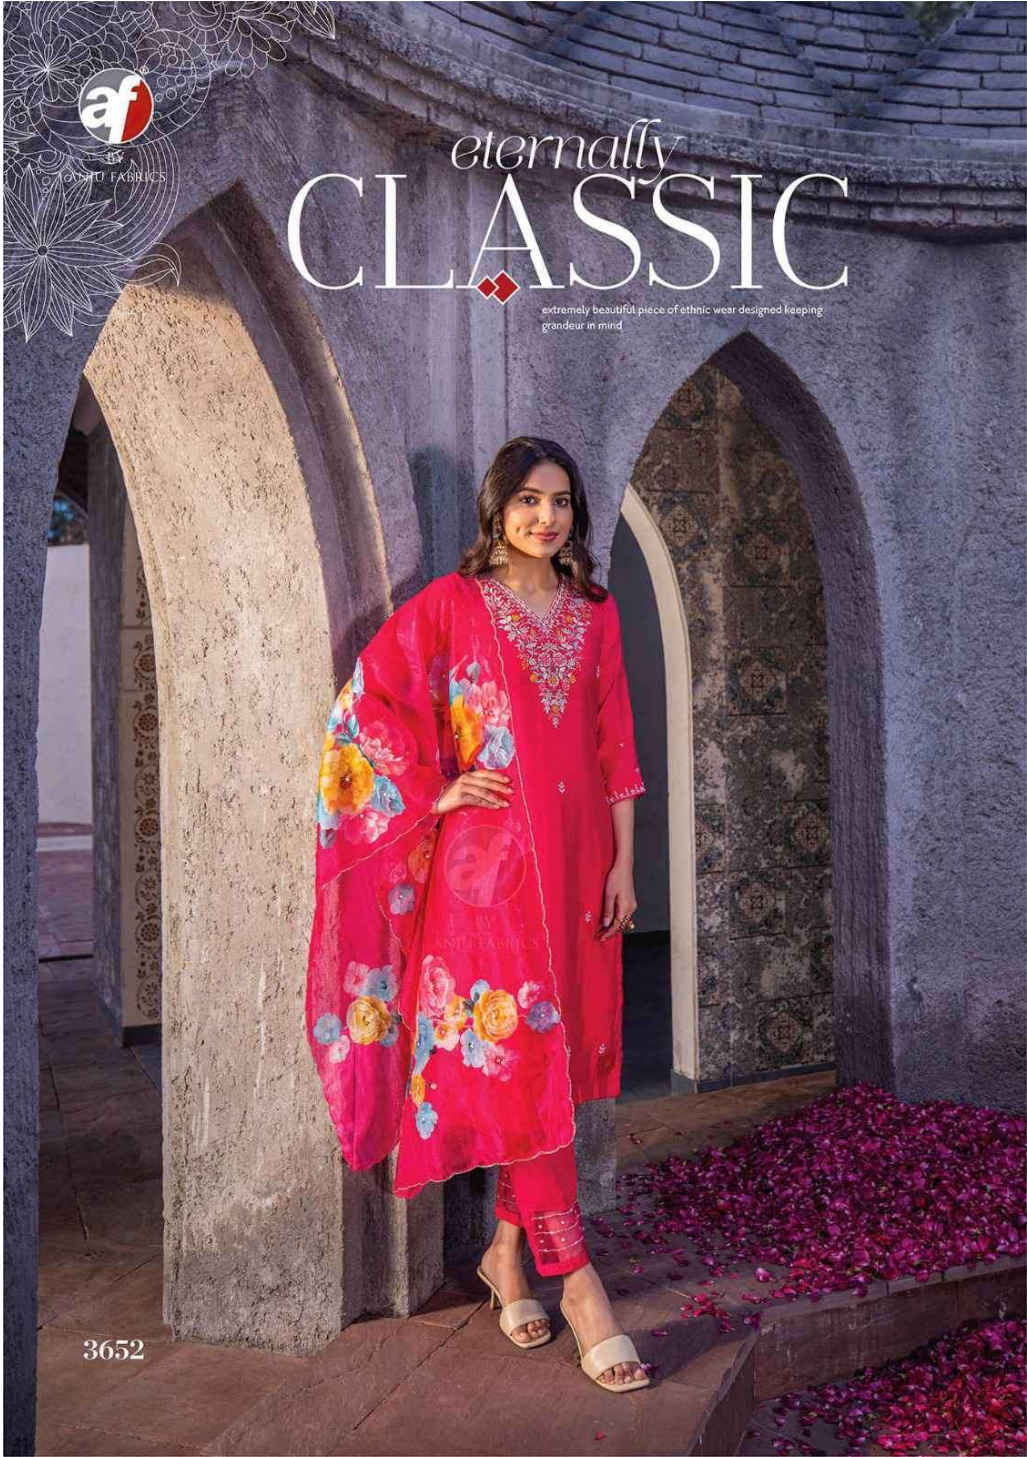

MAYRA 3652

MAYRA 3653

BY ANHU FABRICS

BY ANHU FABRICS

3655

3654

af

BY
CANTO FABRICS

eternally
CLASSIC

extremely beautiful piece of ethnic wear designed keeping grandeur in mind

3652

Majestic APPEAL

BY
ANTI FABRICS

The very delicate and styling of this outfit proves quite flattering for most body types of ladies. Majestic appeal.

3653

BY
ANJU FABRICS

magical
CHARM

there's a new mood for this season, and it's full of sophistication,
glamour and seductive womanly charm

3651