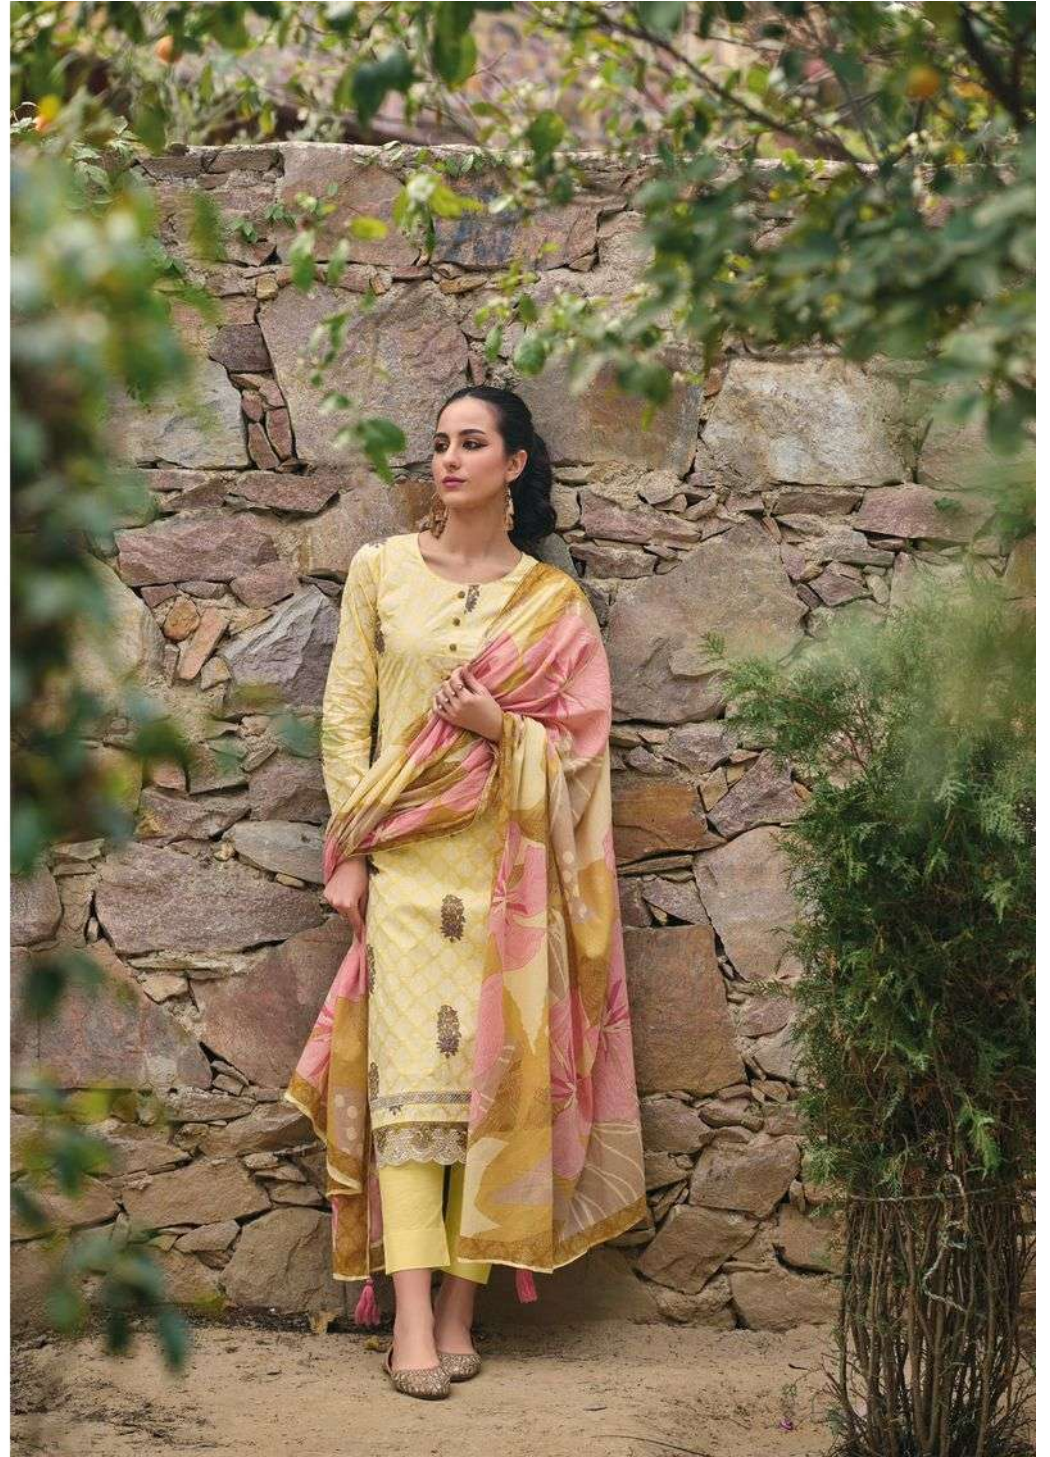

 **IBIZA**
"A lifestyle to follow"

Emily

VOL-2

10738

 **IBIZA**
A lifestyle to follow

●●● *Style is a way to say who you are without having to speak*

IBIZA
A lifestyle to follow

10736

10735

 **IBIZA**
"A lifestyle to follow"

IBIZA
Lifestyle to follow

10740 ●●● Fashion is the part of the daily air that changes the way we feel

 **IBIZA**
"A lifestyle to follow"

Emily VOL-2

TOP

PURE LWAN COTTON DIGITAL PRINT
WITH EMBROIDERY WORK

DUPATTA

PURE COTTON SOLID

BOTTOM

PURE VISCOSE MAL MAL COTTON
WITH DIGITAL PRINT

DESIGN : 8

RATE : 1095/-

TOTAL : 8760 +GST

10734