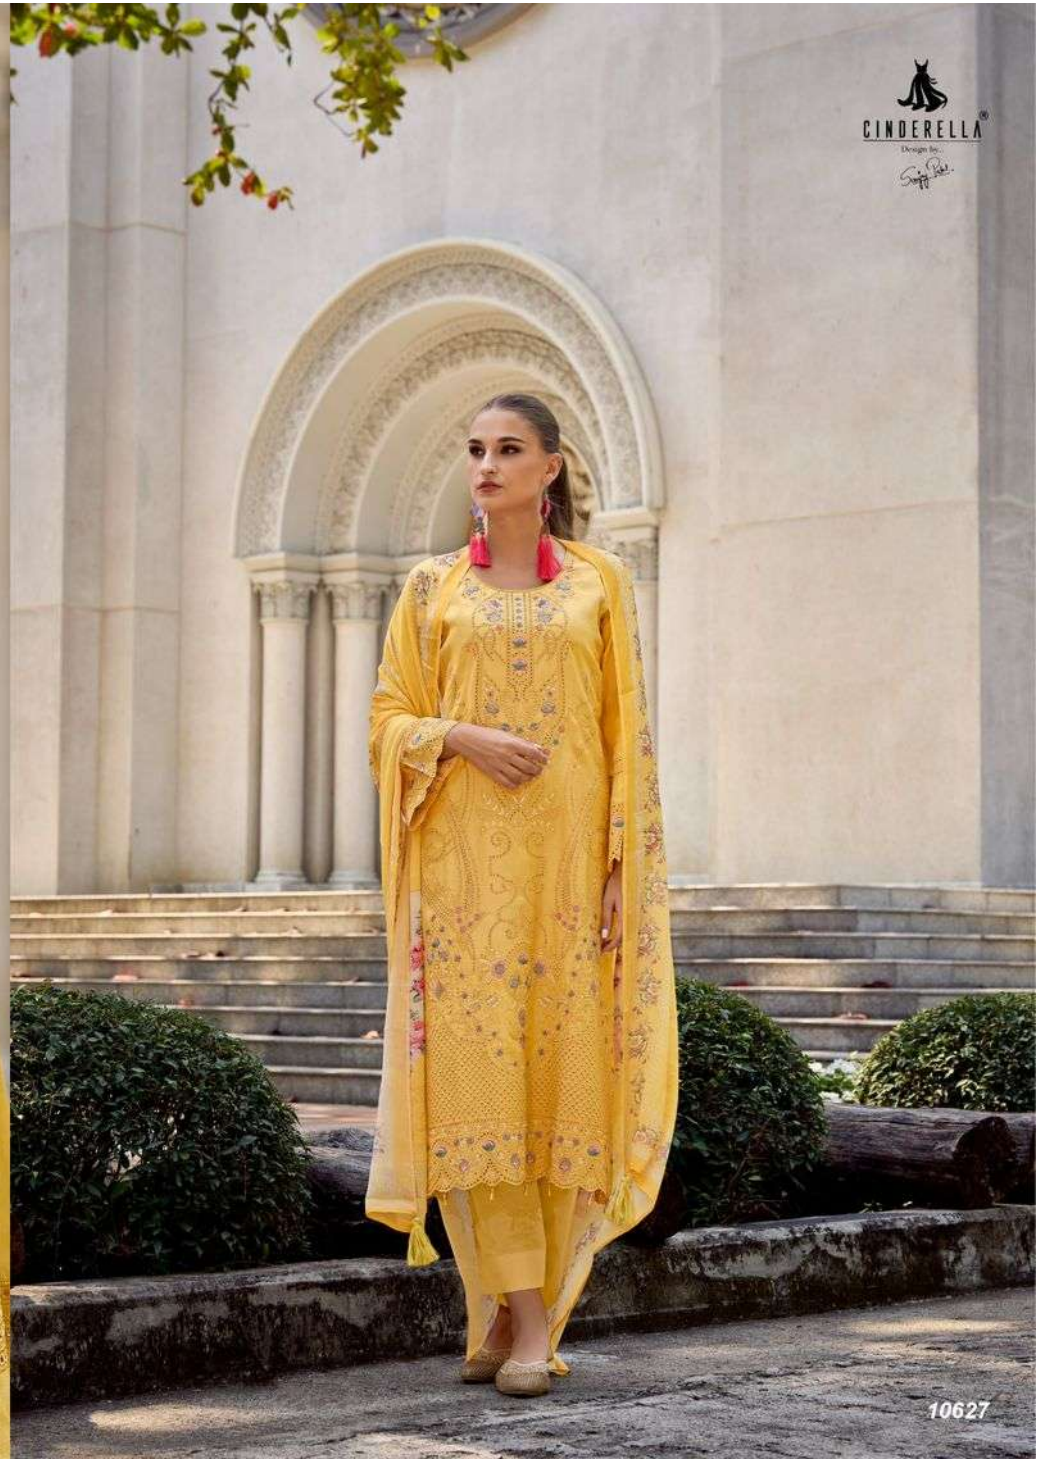

CINDERELLA[®]
Design by...
Saffi Patel

Sarisha

VOL-3

 **10624** Stress doesn't really go with my outfit

CINDERELLA
Design by
Sajid Ali

10626 "Fashion is the armor to survive the reality of everyday life"

CINDERELLA®
Design by:
Saffi

CINDERELLA
Designed by
Sahar

10629 Stress doesn't really go with my outfit

CINDERELLA®
Design by
Saffi Bhatti

Sarisha

VOL-3

TOP

PURE MUSLIN BORING EMBROIDERY WITH
DAMAN +SLIVE SCALPING

DUPATTA