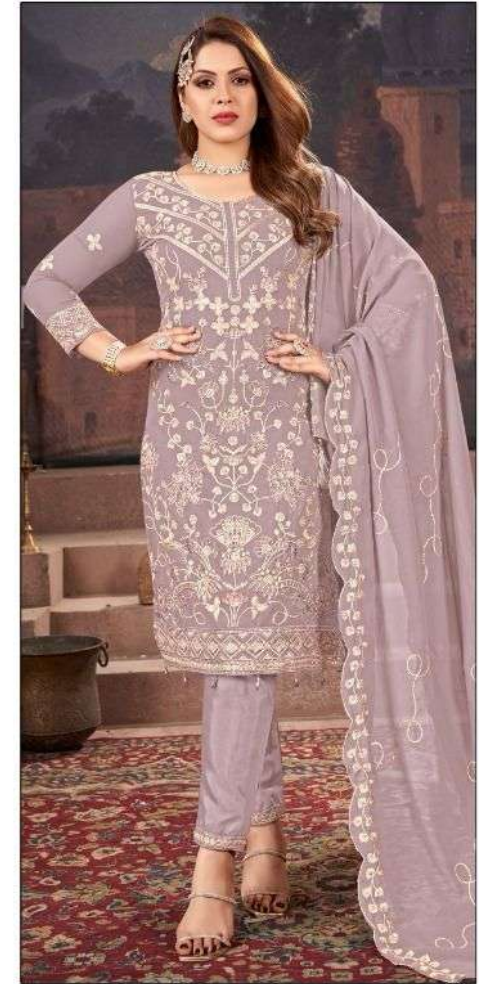

**Bilqis**<sup>TM</sup>  
By Balaji Suti's  
PAKISTANI CONCEPT

TOP - FOX GEORGETTE HEAVY EMBROIDERED  
WITH KHATLI WORK  
INNER BOTTOM - DULL SANTOON WITC EMB PATCH  
DUPATTA - FOX GEORGETTE HEAVY EMBROIDERED

**B-45 B**

**Bilqis**<sup>TM</sup>  
By Balaji Suti's  
PAKISTANI CONCEPT

TOP - FOX GEORGETTE HEAVY EMBROIDERED  
WITH KHATLI WORK  
INNER BOTTOM - DULL SANTOON WITH EMB PATCH  
DUPATTA - FOX GEORGETTE HEAVY EMBROIDERED

B-45 C

**Bilqis**<sup>TM</sup>  
By Balaji Suti's  
PAKISTANI CONCEPT

TOP - FOX GEORGETTE HEAVY EMBROIDERED  
WITH KHATLI WORK  
INNER BOTTOM - DULL SANTOON WITC EMB PATCH  
DUPATTA - FOX GEORGETTE HEAVY EMBROIDERED

**B-45 D**

TOP-FOX GEORGETTE HEAVY EMBROIDERED  
WITH KHATLI WORK  
INNER BOTTOM - DULL SANTOON WITH EMB PATCH  
DUPATTA - FOX GEORGETTE HEAVY EMBROIDERED

B 45- A

B 45 - B

B 45- C

B 45 - D