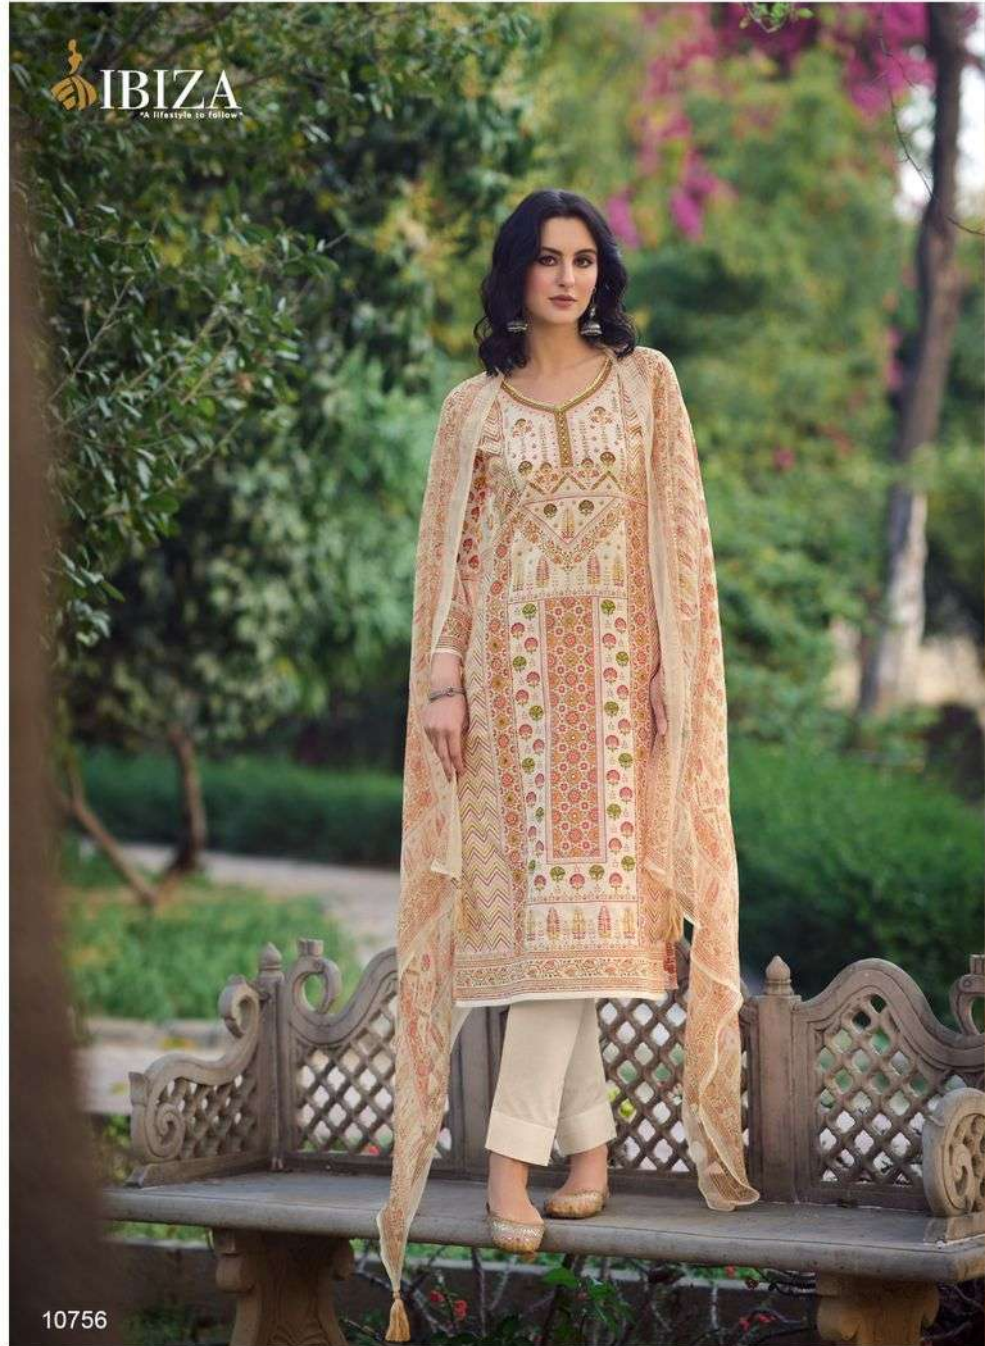

IBIZA
A lifestyle to follow™

FABIANA

10754

● SUMMER TREAND

10755

IBIZA
A lifestyle to follow

10757

● FASHION SAGA

IBIZA
A lifestyle to follow

10759

● FABULOUS TREAND

FABIANA

10754

10755

10756

10757

10758

10759

FABIANA

TOP

CUT:-3.15 2*2 RUBIA PURE LAWN COTTON DIGITAL
PRINT WITH HANDWORK
[TOP:-CUT3.15]

DUPATTA

PURE JAPAN CHIFFRON DIGITAL PRINT
[DUPATTA:-2.5MITTER]

BOTTOM