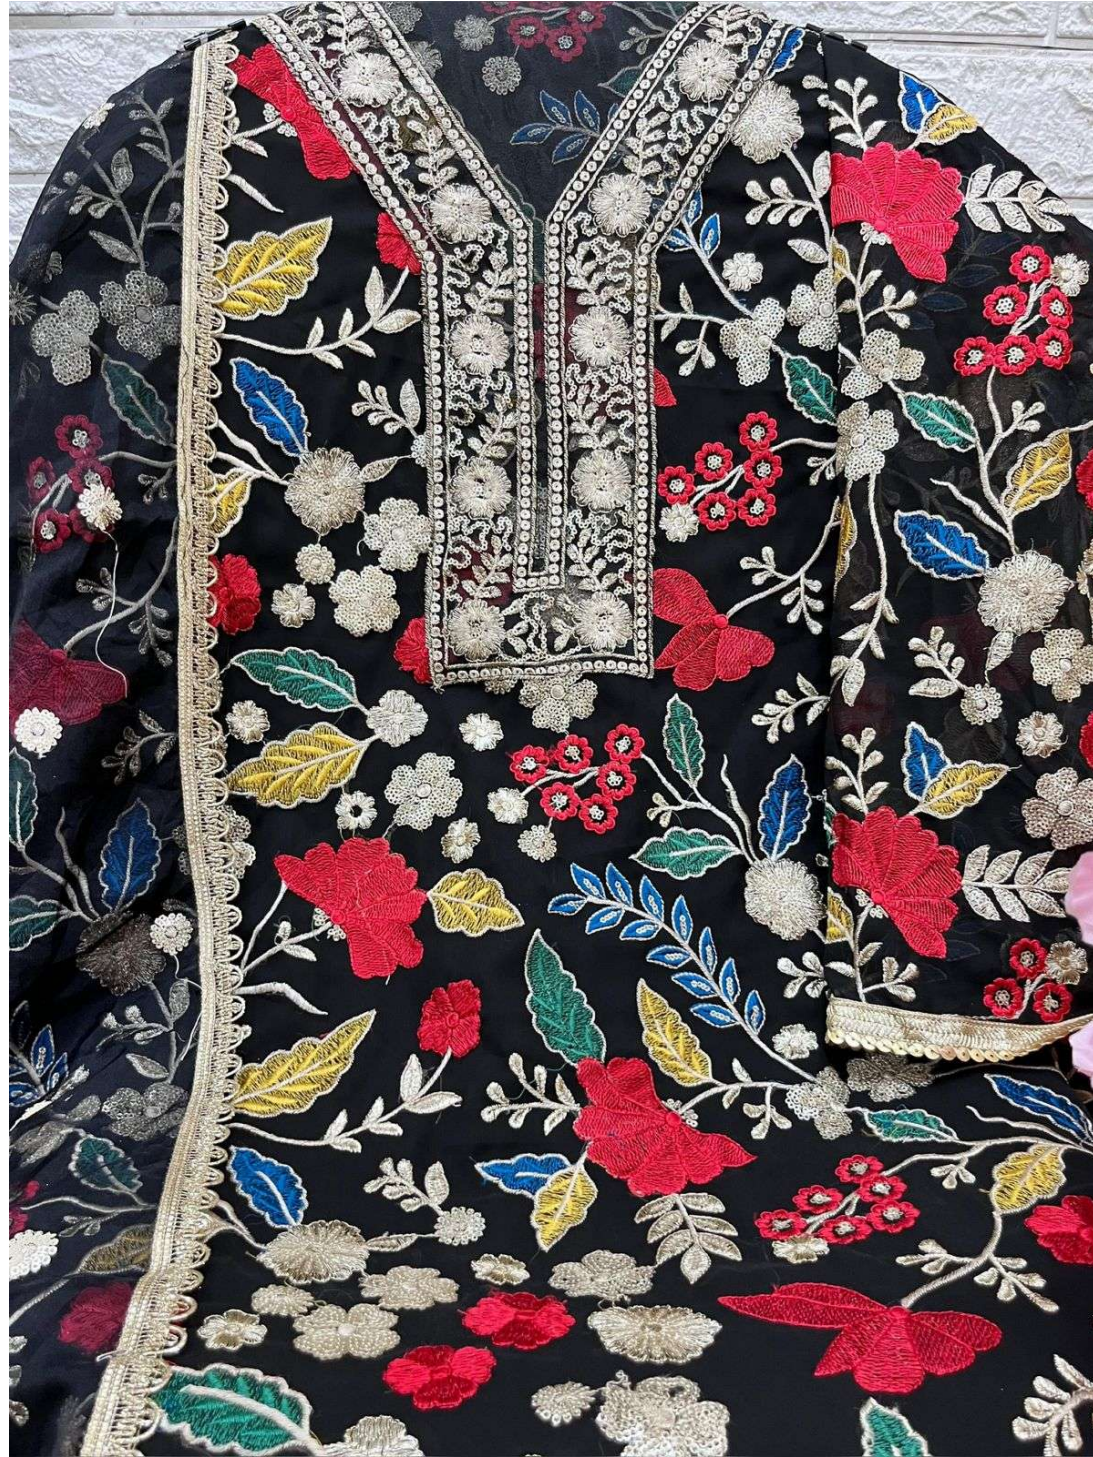

7048 A

ADAN'S LIBAS

7048 B

TOP:- FOX JORJET WITH HEAVY EMBROIDERY
WORK
BOTTOM/INNER:- SANTOON WITH PEACH WORK
DUPATTA:- ORGANZA WITH HEAVY EMBROIDERY
WORK

7048-A

7048-B