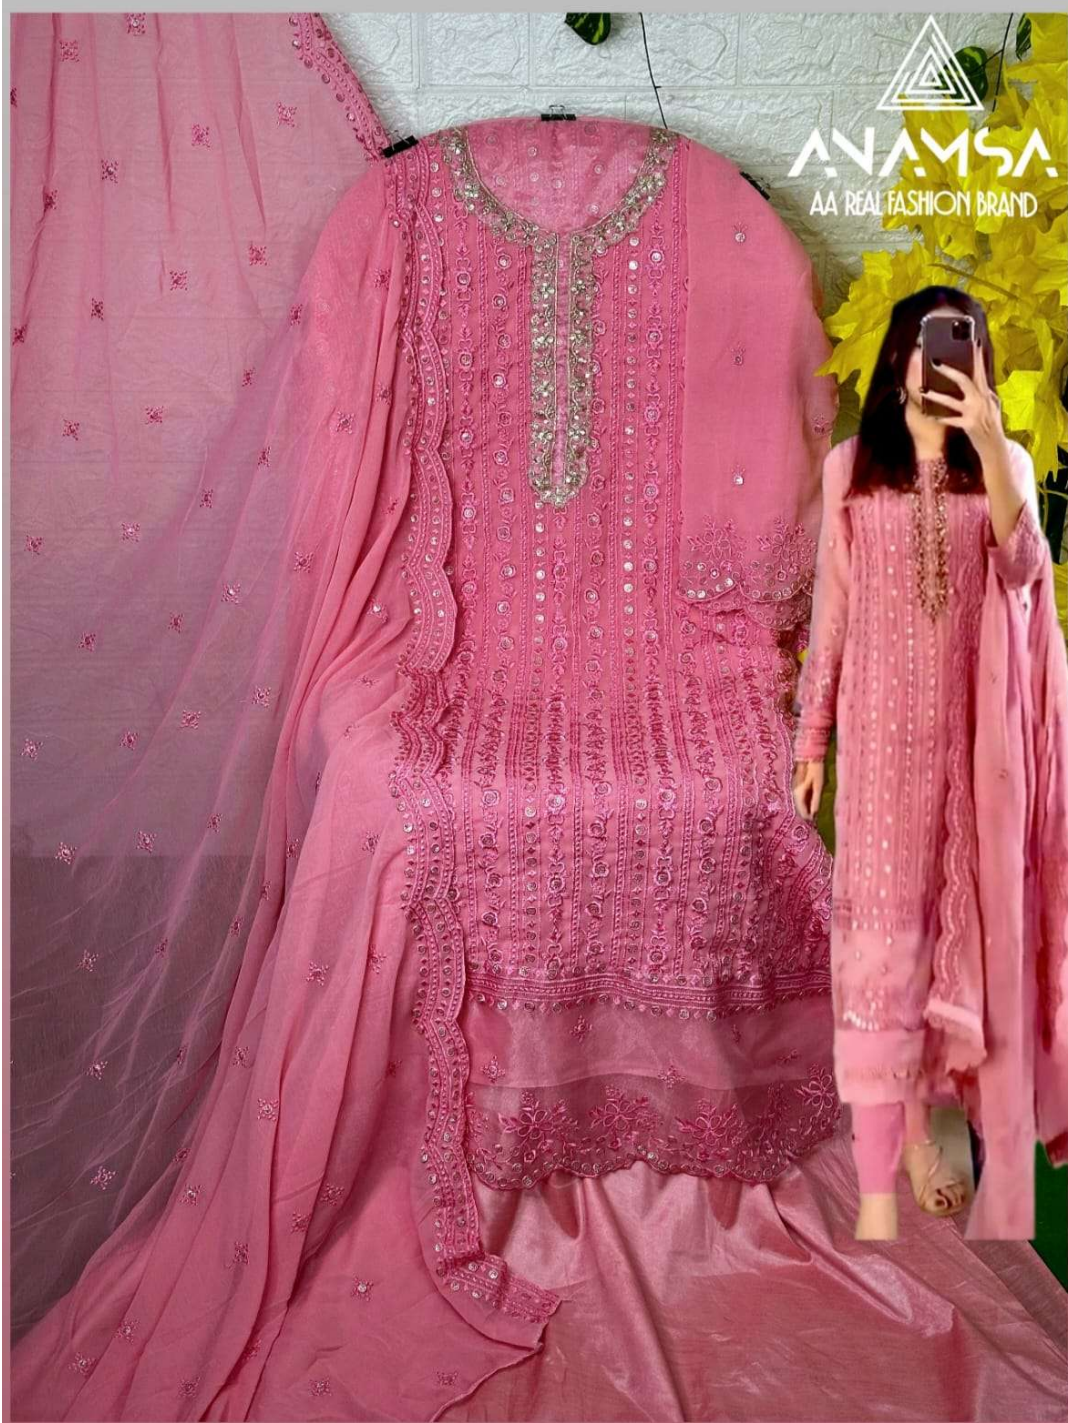

ANAMSA
AA REAL FASHION BRAND

TOP- PURE FOX GEORGETTE WITH HEAVY EMBROIDERY AND SEQUENCE WORK

BOTTOM/INNER- DULL SHANTOON

DUPATTA- PURE FOX GEORGETTE FANCY DUPATTA AND HEAVY EMBROIDERY

7773
D.No:-417

ANAMSA
AA REAL FASHION BRAND