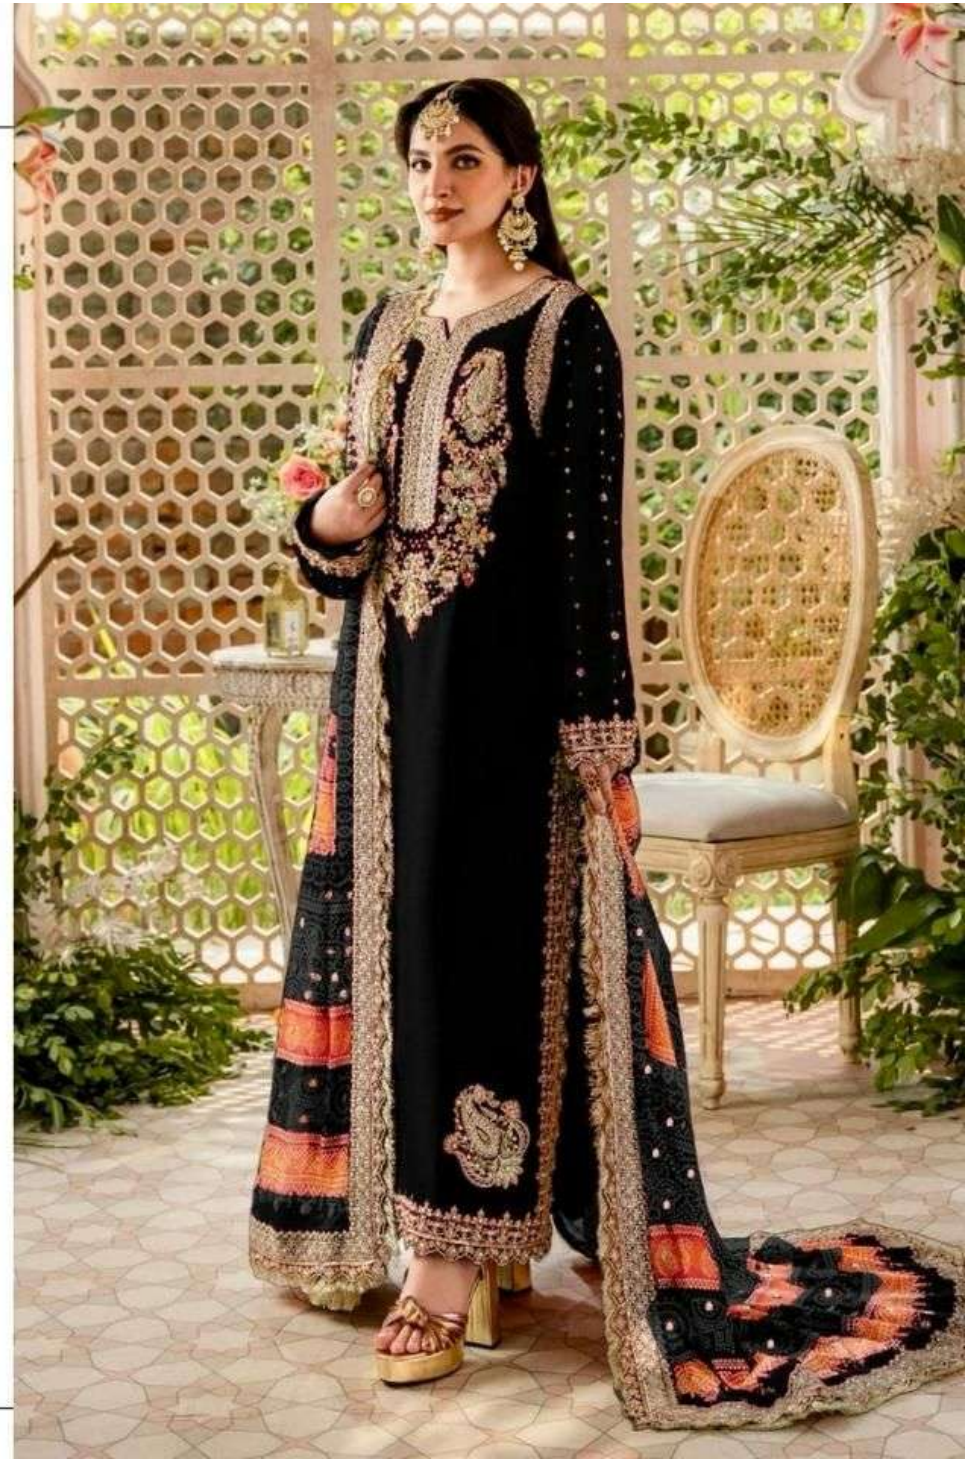

ANAMSA
HIT BEAUTIFUL COLOURS

TOP- PURE FOX GEORGETTE WITH HEAVY EMBROIDERY AND SEQUENCE WORK
BOTTOMINNER- DULL SHANTOON
DUPATTA- PURE CHINON FANCY DUPATTA DIGITAL PRINT AND HEAVY EMBROIDERY

7773

... D.No:-263 D ...

TOP- PURE FOX GEORGETTE WITH HEAVY EMBROIDERY AND SEQUENCE WORK
BOTTOMINNER- DULL SHANTOON
DUPATTA- PURE CHINON FANCY DUPATTA DIGITAL PRINT AND HEAVY EMBROIDERY

7773

D.No:-263 C

TOP- PURE FOX GEORGETTE WITH HEAVY EMBROIDERY AND SEQUENCE WORK
BOTTOMINNER- DULL SHANTOON
DUPATTA- PURE CHINON FANCY DUPATTA DIGITAL PRINT AND HEAVY EMBROIDERY

7773

D.No:-263 B

TOP- PURE FOX GEORGETTE WITH HEAVY EMBROIDERY AND SEQUENCE WORK

BOTTOMINNER- DULL SHANTOON

DUPATTA- PURE CHINON FANCY DUPATTA DIGITAL PRINT AND HEAVY EMBROIDERY

7773

••• D.No:-263 A •••

ANAMSA
HIT BEAUTIFUL COLOURS

TOP- PURE FOX GEORGETTE WITH HEAVY EMBROIDERY AND SEQUENCE WORK
BOTTOMINNER- DULL SHANTOON
DUPATTA- PURE CHINON FANCY DUPATTA DIGITAL PRINT AND HEAVY EMBROIDERY

Z7773
D.No:-263 A

Z7773
D.No:-263 B

Z7773
D.No:-263 C