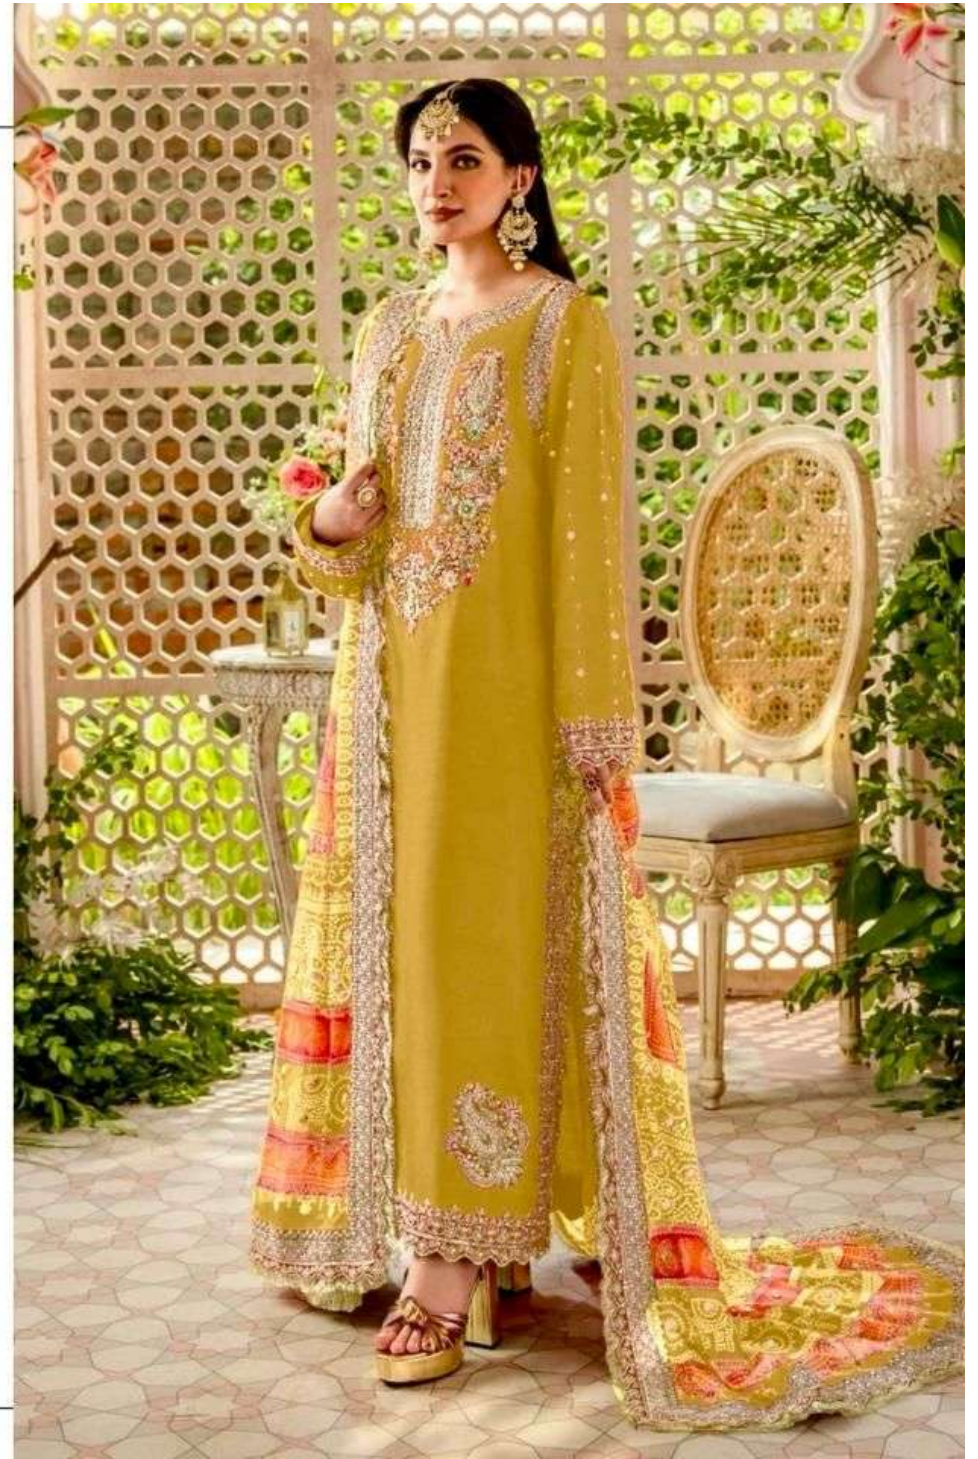

ANAMSA
HIT BEAUTIFUL COLOURS

TOP- PURE FOX GEORGETTE WITH HEAVY EMBROIDERY AND SEQUENCE WORK
BOTTOMINNER- DULL SHANTOON
DUPATTA- PURE CHINON FANCY DUPATTA DIGITAL PRINT AND HEAVY EMBROIDERY

7773

... D.No:-263 D ...

TOP- PURE FOX GEORGETTE WITH HEAVY EMBROIDERY AND SEQUENCE WORK
BOTTOMINNER- DULL SHANTOON
DUPATTA- PURE CHINON FANCY DUPATTA DIGITAL PRINT AND HEAVY EMBROIDERY

7773

D.No:-263 C

TOP- PURE FOX GEORGETTE WITH HEAVY EMBROIDERY AND SEQUENCE WORK
BOTTOMINNER- DULL SHANTOON
DUPATTA- PURE CHINON FANCY DUPATTA DIGITAL PRINT AND HEAVY EMBROIDERY

7773

D.No:-263 B

TOP- PURE FOX GEORGETTE WITH HEAVY EMBROIDERY AND SEQUENCE WORK

BOTTOMINNER- DULL SHANTOON

DUPATTA- PURE CHINON FANCY DUPATTA DIGITAL PRINT AND HEAVY EMBROIDERY

7773

••• D.No:-263 A •••

ANAMSA
HIT BEAUTIFUL COLOURS

TOP- PURE FOX GEORGETTE WITH HEAVY EMBROIDERY AND SEQUENCE WORK
BOTTOMINNER- DULL SHANTOON
DUPATTA- PURE CHINON FANCY DUPATTA DIGITAL PRINT AND HEAVY EMBROIDERY

Z7773
D.No:-263 A

Z7773
D.No:-263 B

Z7773
D.No:-263 C