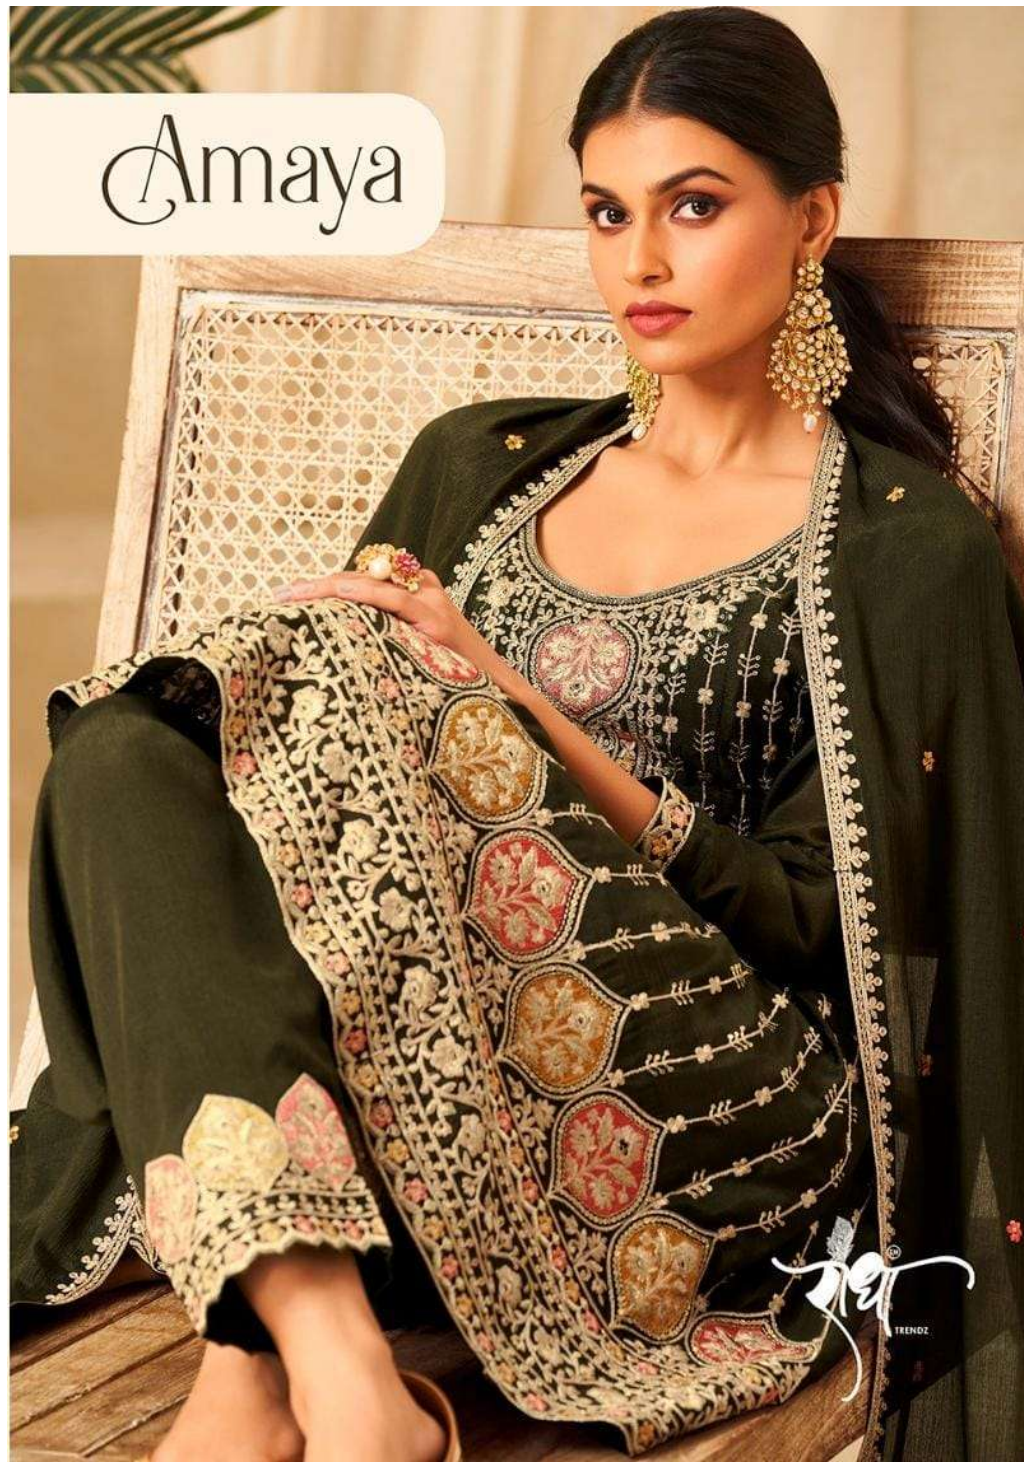

Amaya

TRINOZ

Amaya

FABRIC DETAILS

: TOP :

HEAVY CHINON (FREE SIZE STITCHED)

: BOTTOM :

HEAVY CHINNON (FREE SIZE STITCHED)

: DUPATTA :

HEAVY CHINNON WITH FOUR SIDE LACE

CODE#2031

Amaya

FABRIC DETAILS

: TOP :

HEAVY CHINON (FREE SIZE STITCHED)

: BOTTOM :

HEAVY CHINNON (FREE SIZE STITCHED)

: DUPATTA :

HEAVY CHINNON WITH FOUR SIDE LACE

CODE#2034

Amaya

FABRIC DETAILS

: TOP :

HEAVY CHINON (FREE SIZE STITCHED)

: BOTTOM :

HEAVY CHINNON (FREE SIZE STITCHED)

: DUPATTA :

HEAVY CHINNON WITH FOUR SIDE LACE

CODE#2033

Amaya

FABRIC DETAILS

: TOP :