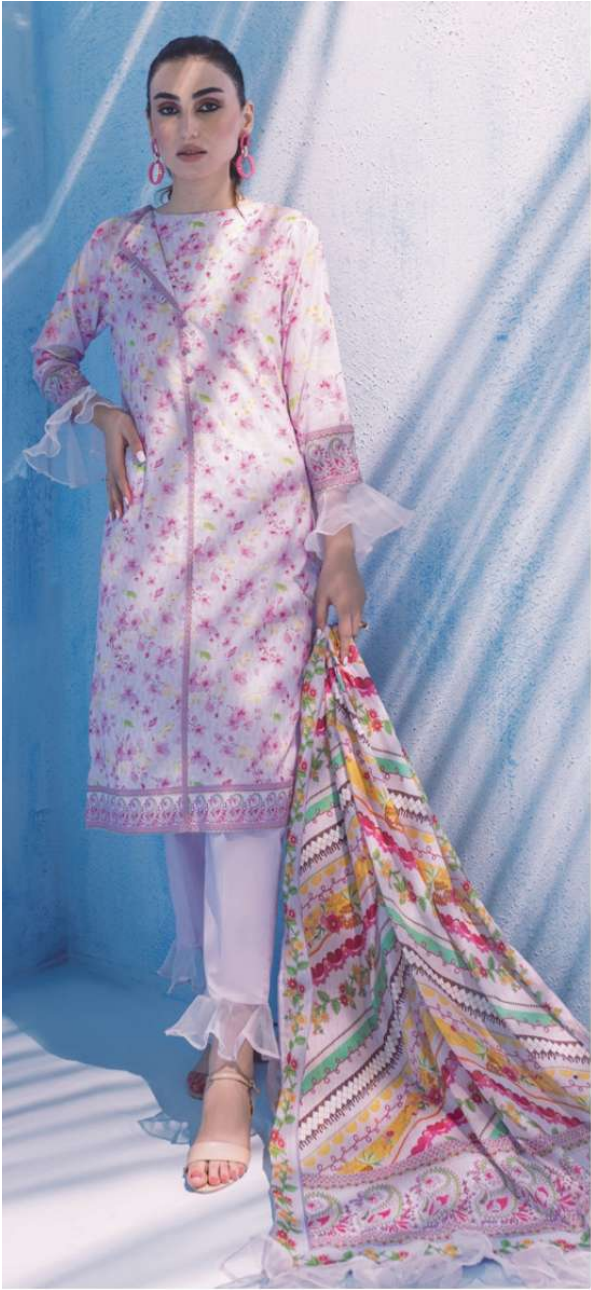

ALZOHAI B
Colors
VOL-3
DIGITAL PRINTED LAWN
with
FANCY LAWN DUPATTA

SHIRT: DIGITAL PRINTED
DUPATTA: DIGITAL PRINTED FANCY LAWN
TROUSER: DYED CAMBRIC

Design No.
01