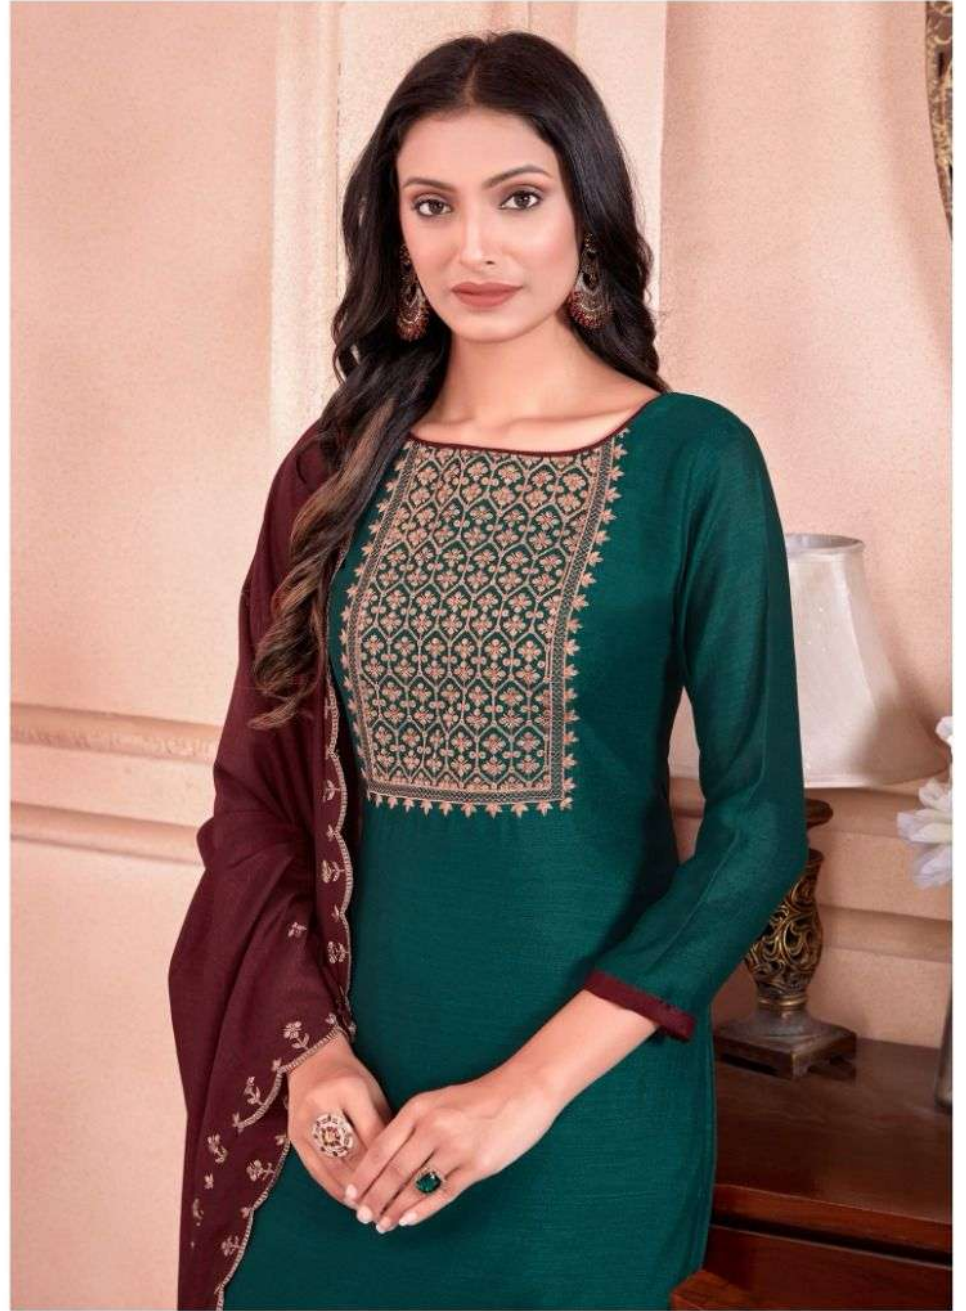

Exclusive Dress Materials & Sulf Dupattas  
**Vishnu**

*Sun Shine*

32001

Vishnu

32012

32001

32002

32003