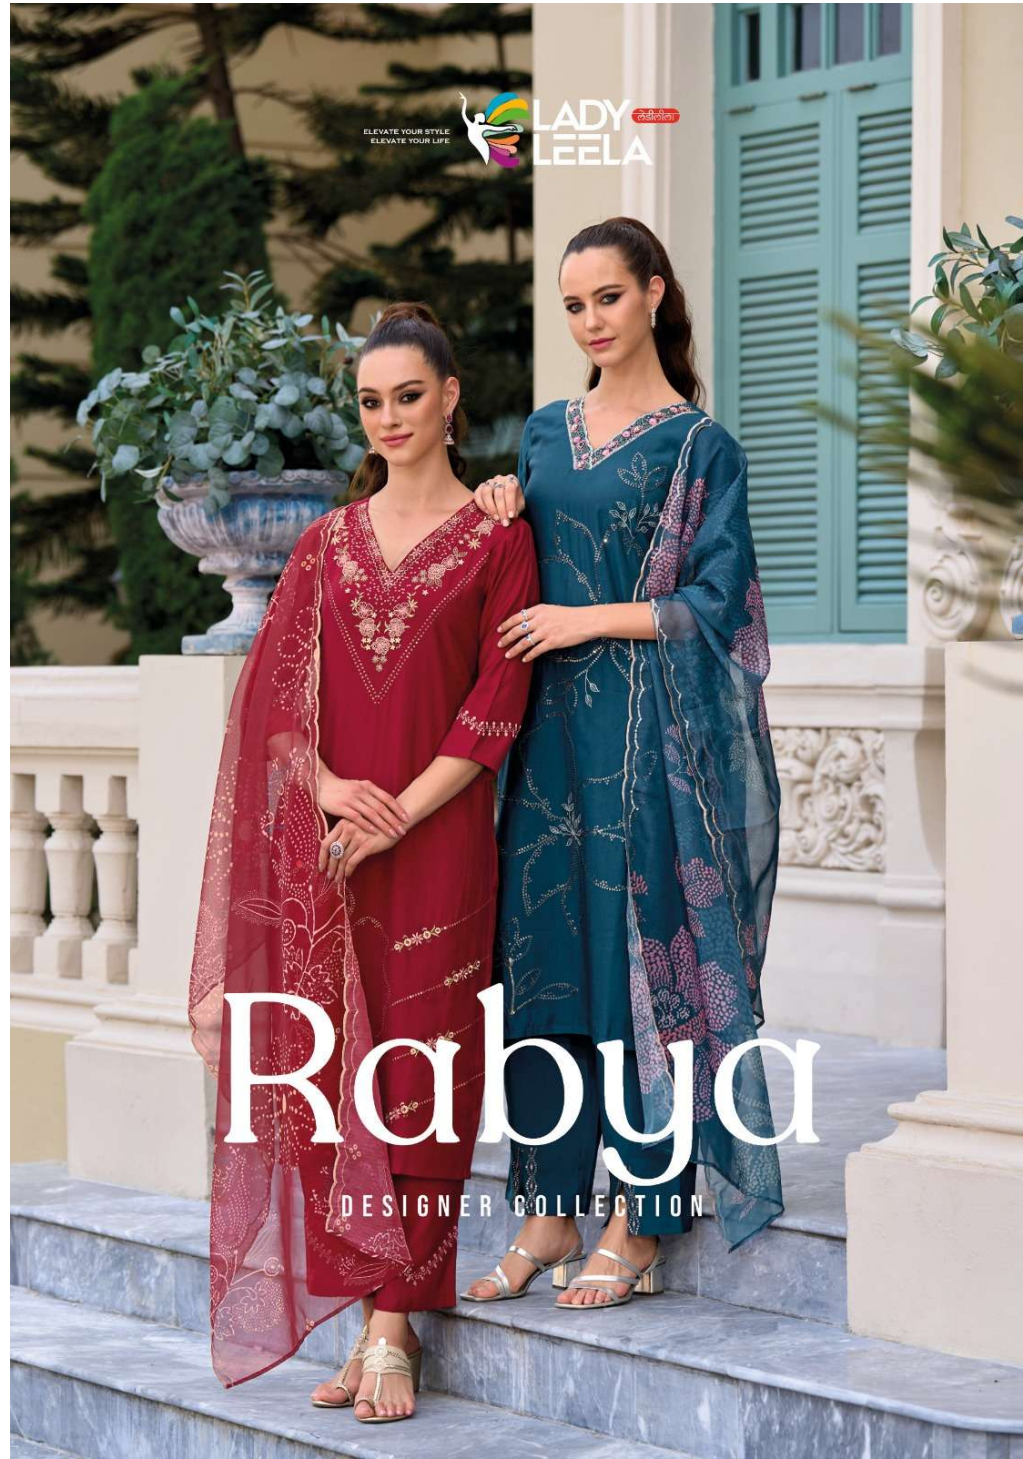

ELEVATE YOUR STYLE
ELEVATE YOUR LIFE

LADY
LEELA

Rabya

DESIGNER COLLECTION

1182

RELAXING COMFORTABLE
ELEVATE YOUR LIFE

LADY
LEELA

FABRIC DETAILS

TOP

DESIGNER EMBROIDERY & HANDWORK ON
VISCOSE SILK FABRIC KURTI WITH INNER

BOTTOM

VISCOSE SILK PANT WITH BOTTOM WORK & POCKET

DUPATTA

ORGANZA DIGITAL PRINT
DUPATTA WITH SCALPING

SIZES

M L XL XXL 3XL