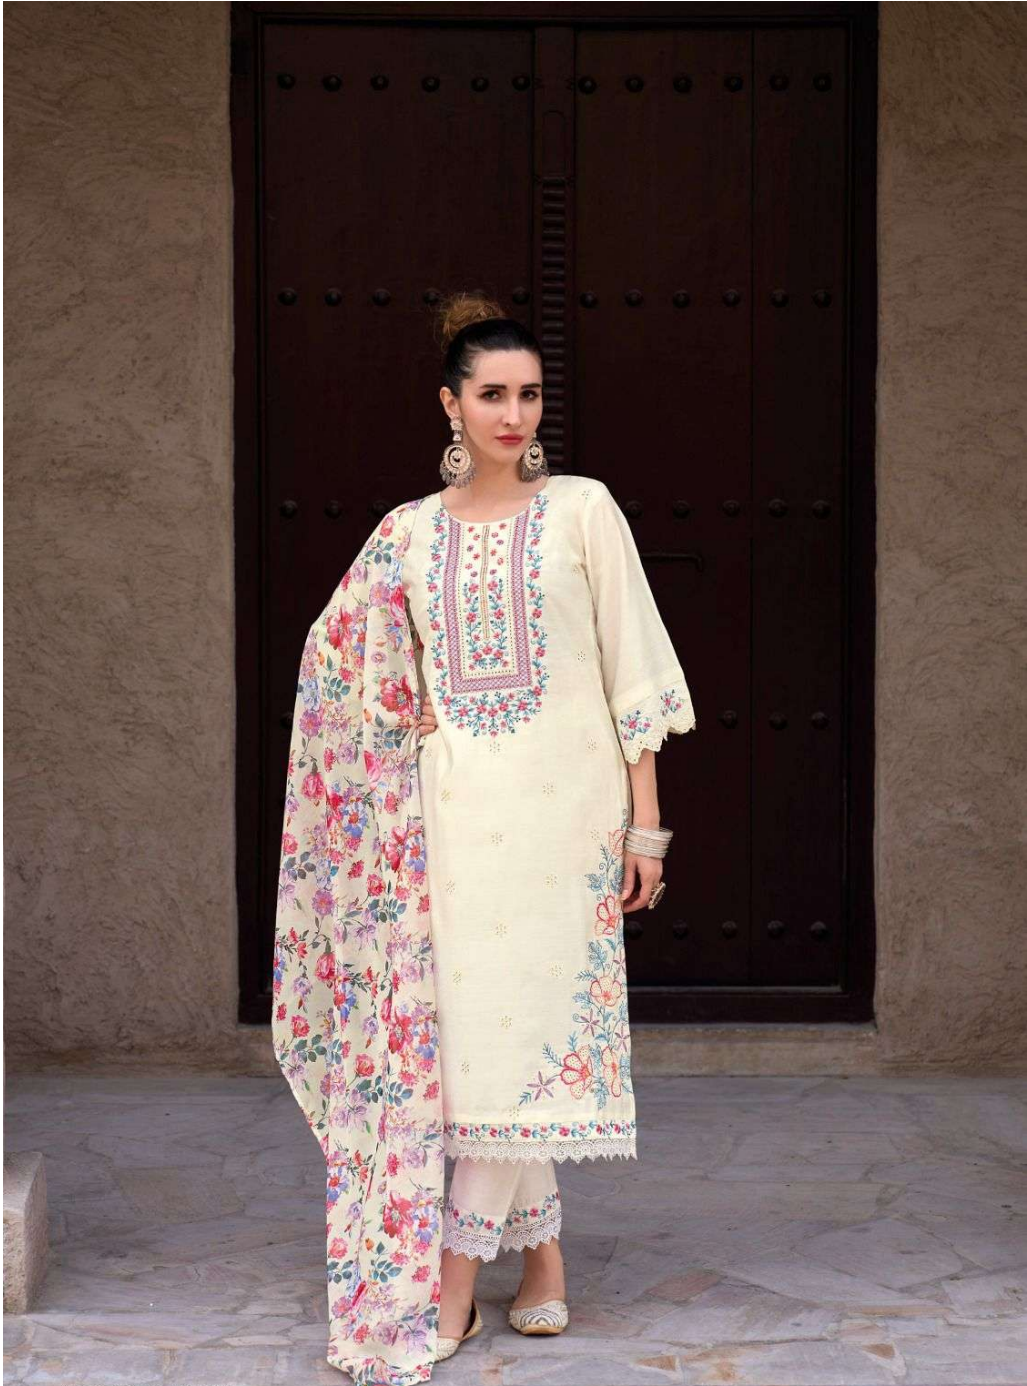

ELEVATE YOUR STYLE
ELEVATE YOUR LIFE

LADY
LEELA

Riwayat

Exclusive Collection

NOOREH // 1191

ELEVATE YOUR STYLE
ELEVATE YOUR LIFE

LADY
LEELA

NOOREH // 1192

NOOREH // 1193

NOOREH // 1194

ELEVATE YOUR STYLE
ELEVATE YOUR LIFE

LADY
LEELA

FABRIC DETAILS

TOP

HEAVY HANDWORK, EMBROIDERY & BORER
ON VISCOSE SILK FABRIC
KURTI WITH INNER

BOTTOM

VISCOSE SILK FABRIC PANT WITH BOTTOM WORK

DUPATTA

DIGITAL PRINT ON ORGANZA
WITH TESSELS (36" INCH)

SIZES

M L XL XXL 3XL

NOTE

* INNER INSIDE EVERY KURTI

*STICKER PHOTO INSIDE EVERY CATALOGUE