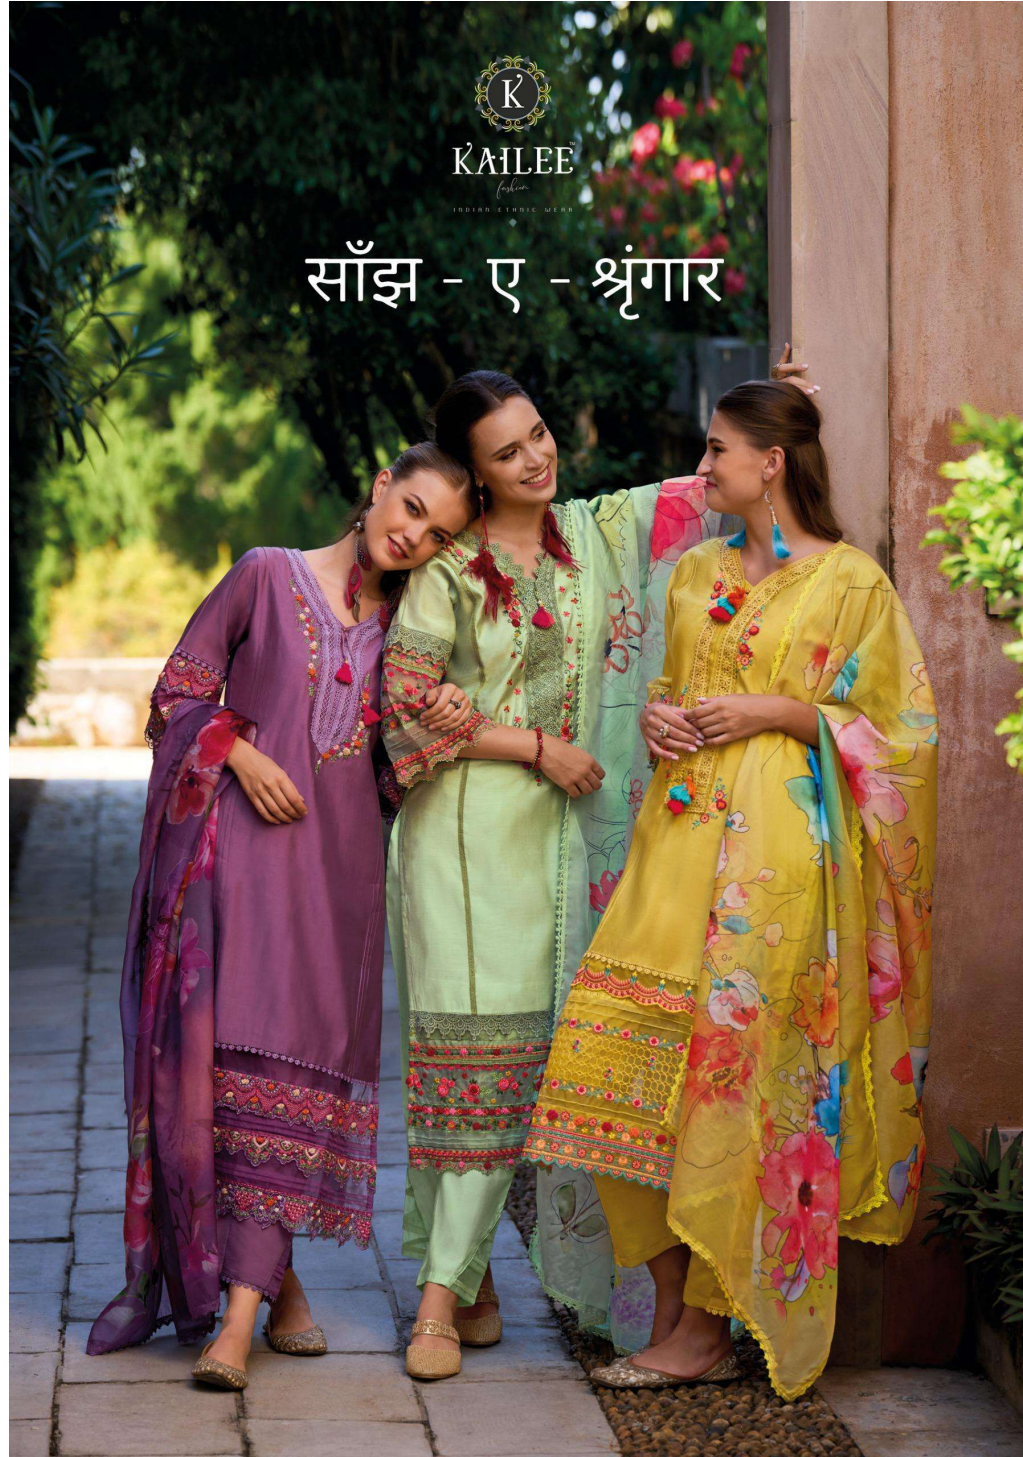

KAILEE
fashion
INDIAN ETHNIC WEAR

साँझ - ए - श्रृंगार

KAILEE™

fashion

INDIAN ETHNIC WEAR

KAILLEE

INDIAN ETHNIC WEAR

42465

KAILEE™

fashion

INDIAN ETHNIC WEAR

42462

KAILEE™
fashion
INDIAN ETHNIC WEAR

42463

KAILEE™

fashion
MODERN ETHNIC WEAR

42464

KAILEE™

for her
INDIAN ETHNIC WEAR

साँझ - ए - श्रृंगार

42461

42462

42463

42464