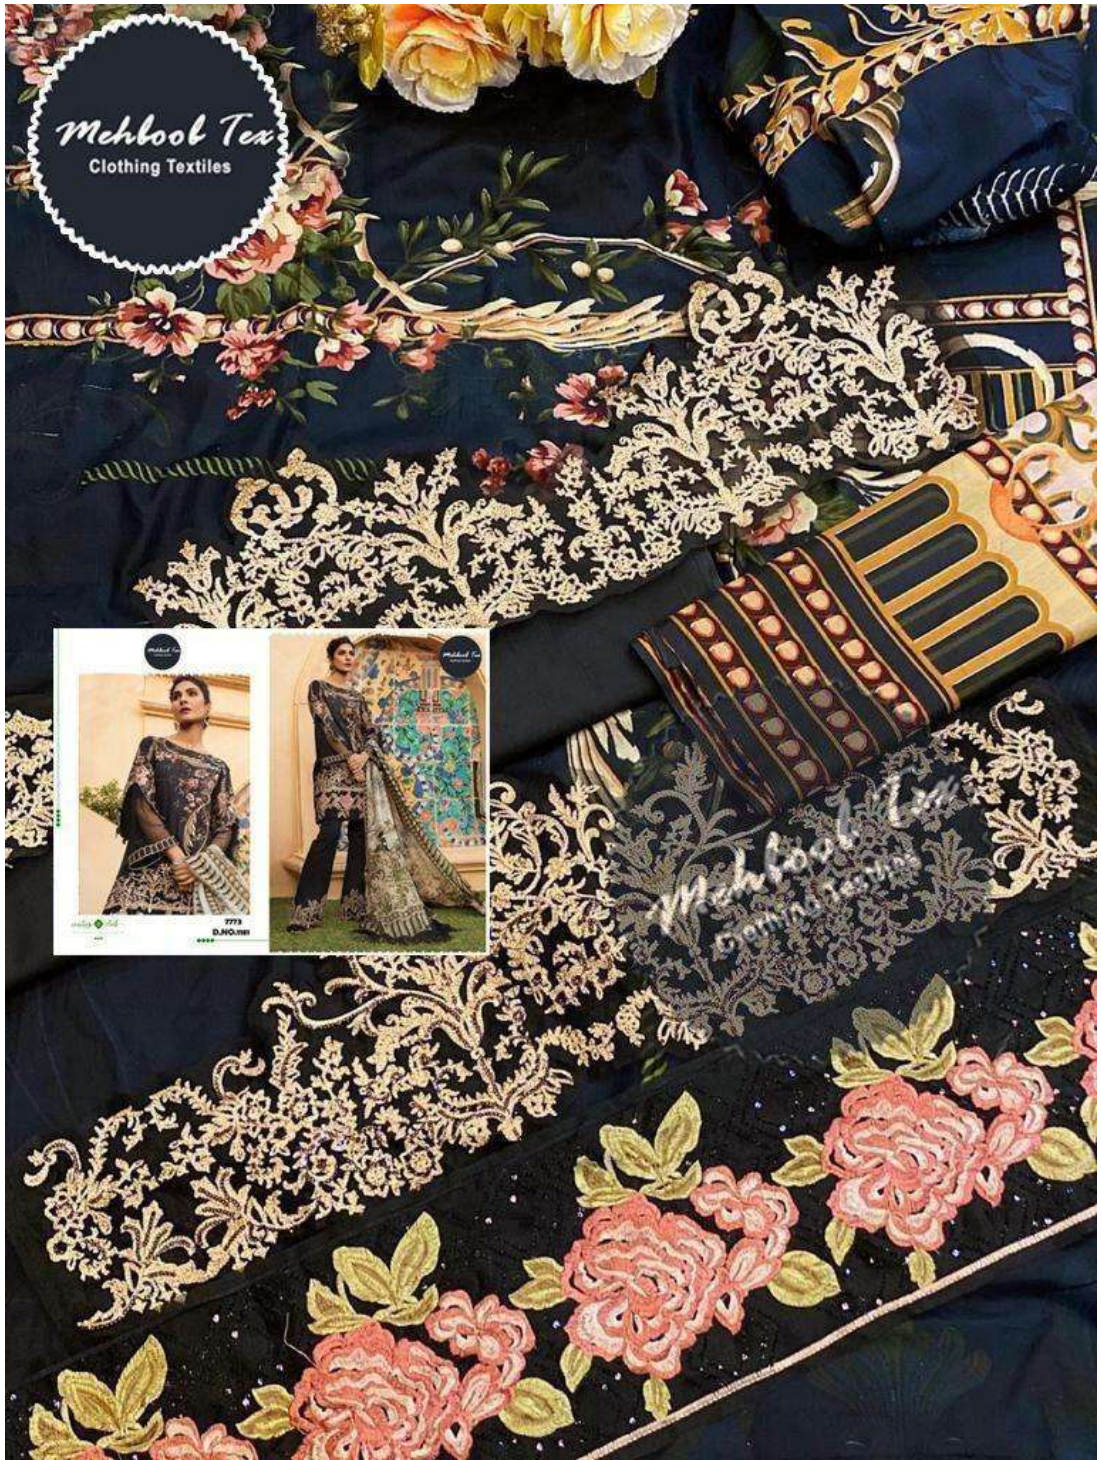

Mehboob Text
Clothing Textiles