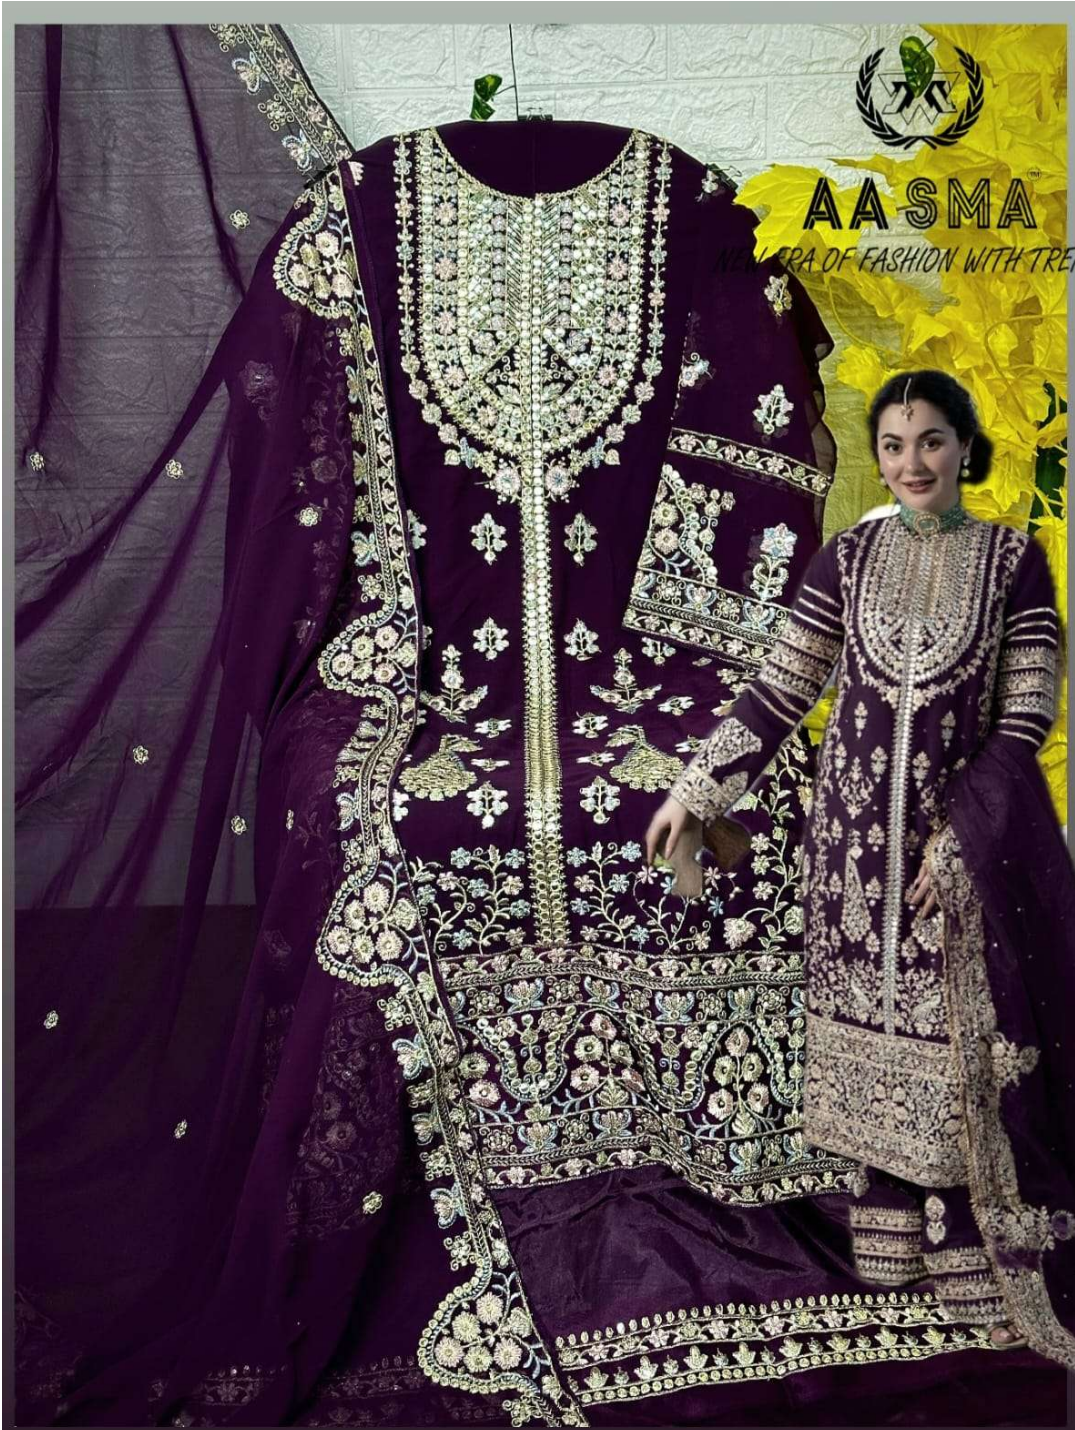

**AASMA**<sup>®</sup>

*NEW ERA OF FASHION WITH TRENDS*

**AASMA**

HIT BEAUTIFUL COLOURS

AA SMA<sup>®</sup>

NEW ERA OF FASHION WITH TRENDS

**TOP-** PURE FOX GEORGETTE WITH HEAVY EMBROIDERY AND SEQUENCE WORK

**BOTTOM/INNER-** DULL SHANTOON WITH HEAVY EMBROIDERY PATCH

**DUPATTA-** PURE FOX GEORGETTE FANCY DUPATTA AND HEAVY EMBROIDERY

77773

D.No:-203 E

**AASMA**

NEW ERA OF FASHION WITH TR

**AA SMA<sup>®</sup>**

*NEW ERA OF FASHION WITH TRENDS*

**TOP-** PURE FOX GEORGETTE WITH HEAVY EMBROIDERY AND SEQUENCE WORK

**BOTTOM/INNER-** DULL SHANTOON WITH HEAVY EMBROIDERY PATCH

**DUPATTA-** PURE FOX GEORGETTE FANCY DUPATTA AND HEAVY EMBROIDERY

77773

D.No:-203 F

**AASMA**

ERA OF FASHION WITH TRE...

AA SMA<sup>®</sup>

NEW ERA OF FASHION WITH TRENDS

**TOP-** PURE FOX GEORGETTE WITH HEAVY EMBROIDERY AND SEQUENCE WORK

**BOTTOM/INNER-** DULL SHANTOON WITH HEAVY EMBROIDERY PATCH

**DUPATTA-** PURE FOX GEORGETTE FANCY DUPATTA AND HEAVY EMBROIDERY

77773

D.No:-203 G