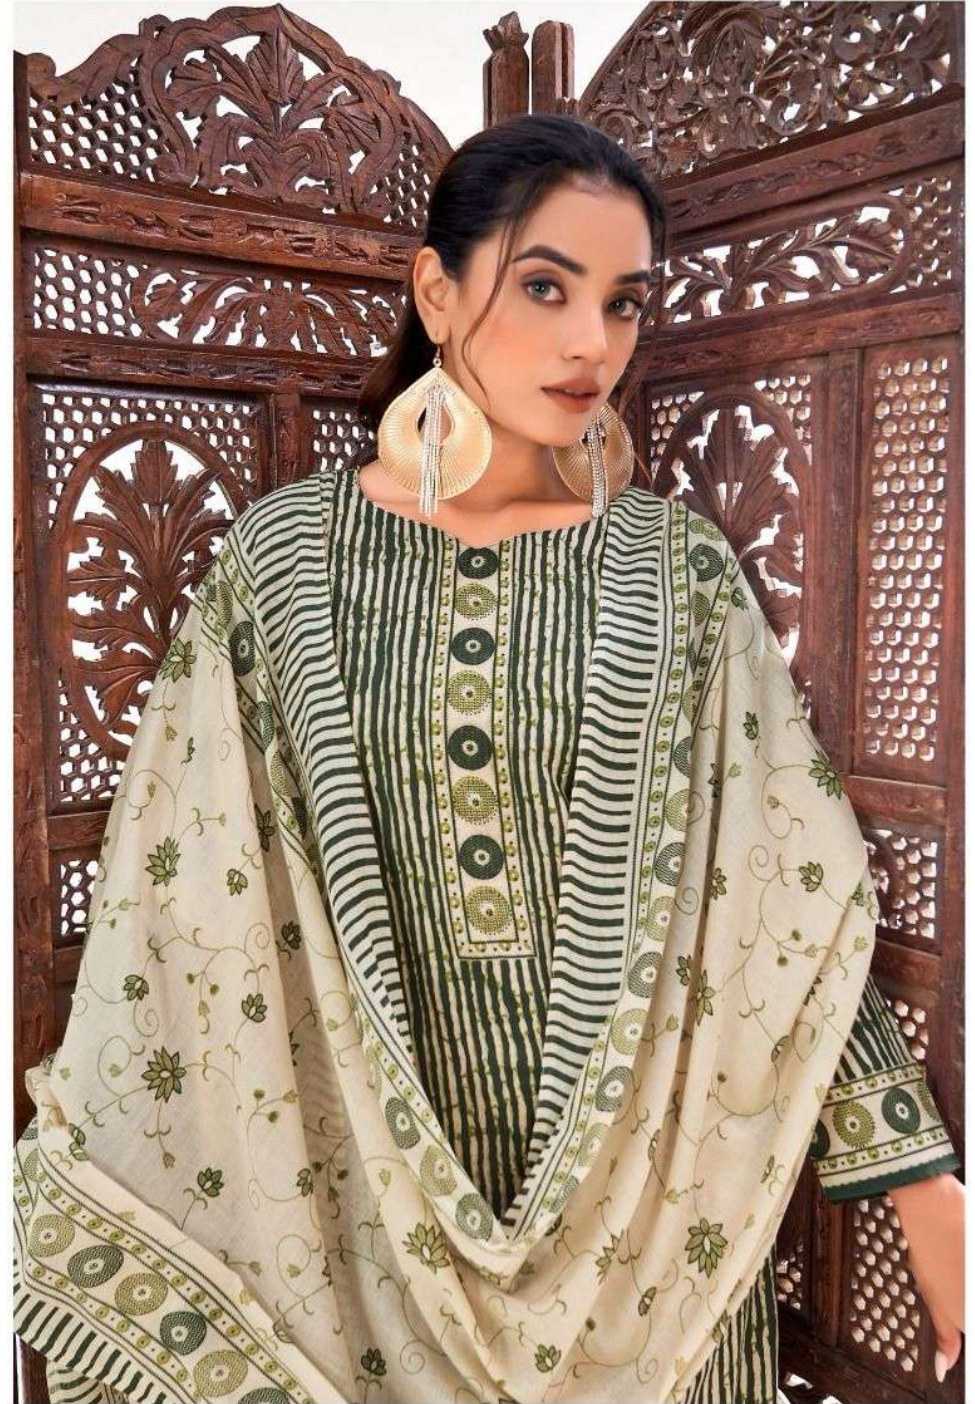

TANISHK  
Fashion

**SANJH**

  
**TANISHK**  
Fashion  
60003  

  
**TANISHK**  
Fashion  
**60008**  

**60001**  
❁

**60002**  
❁

**60005**  
❁

**60006**  
❁

# SANJH

**-: TOP :-**

PURE SEMI LAWN COTTON PRINT

**-: BOTTOM :-**

PURE SOLID COTTON

**-: DUPATTA :-**

PURE SEMI MAL MAL COTTON PRINT

TANISHK  
Fashion