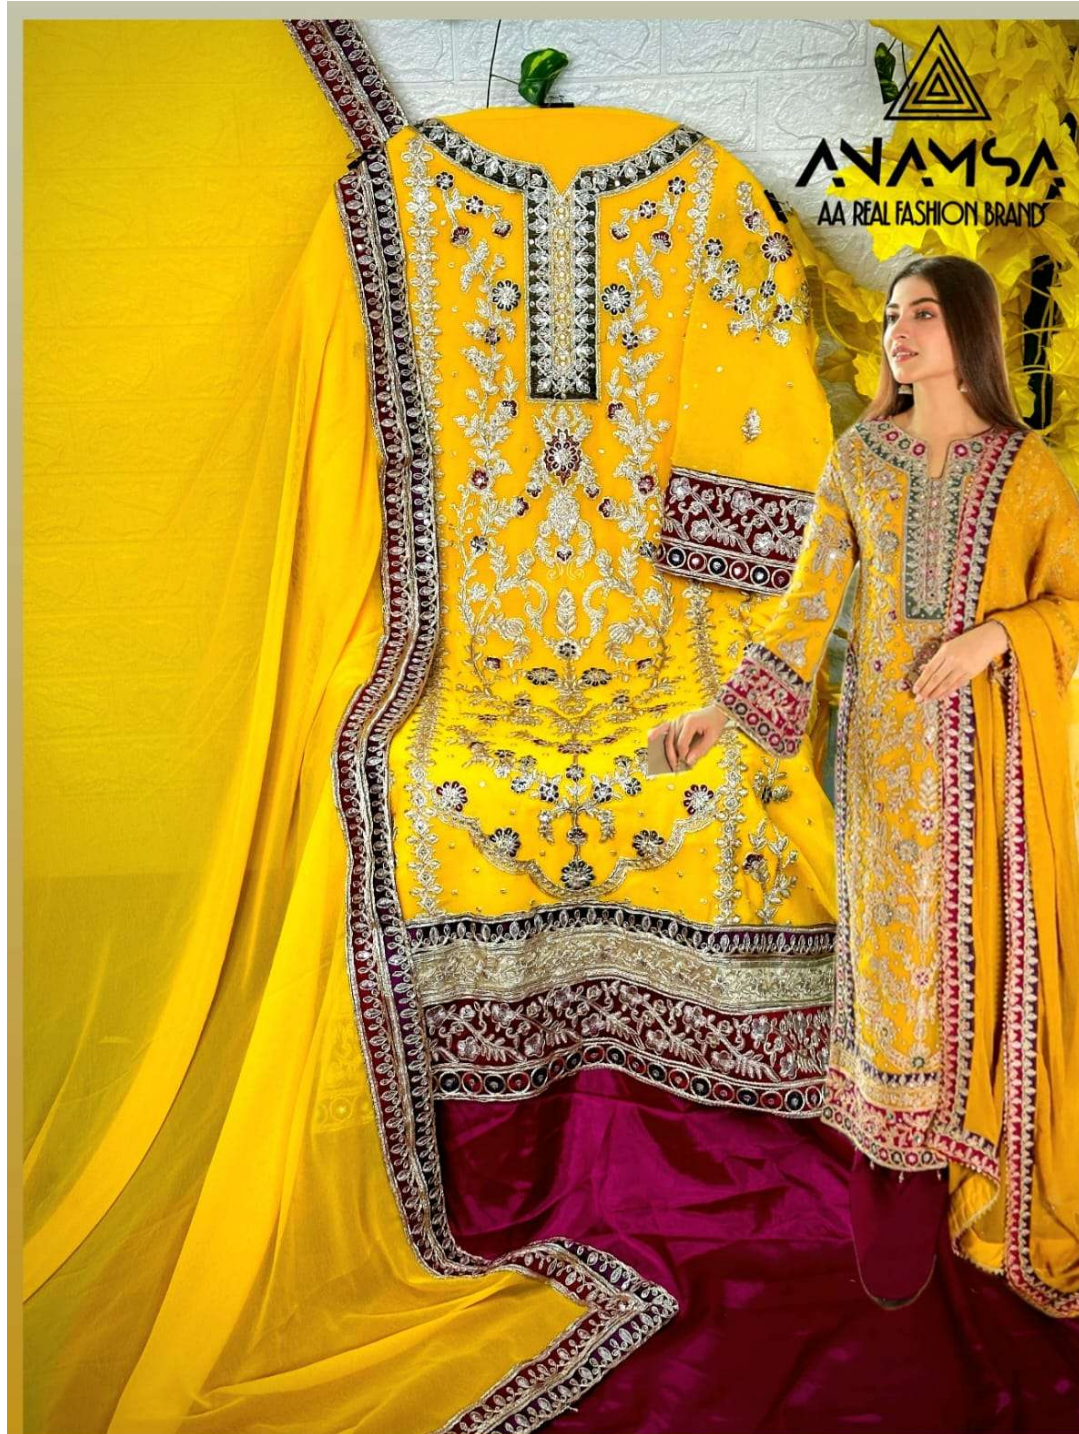

  
**ANAMSA**  
AA REAL FASHION BRAND

**TOP- PURE FOX GEORGETTE WITH HEAVY EMBROIDERY AND SEQUENCE WORK**  
**BOTTOM/INNER- DULL SHANTOON**  
**DUPATTA- PURE FOX GEORGETTE FANCY DUPATTA AND HEAVY EMBROIDERY**