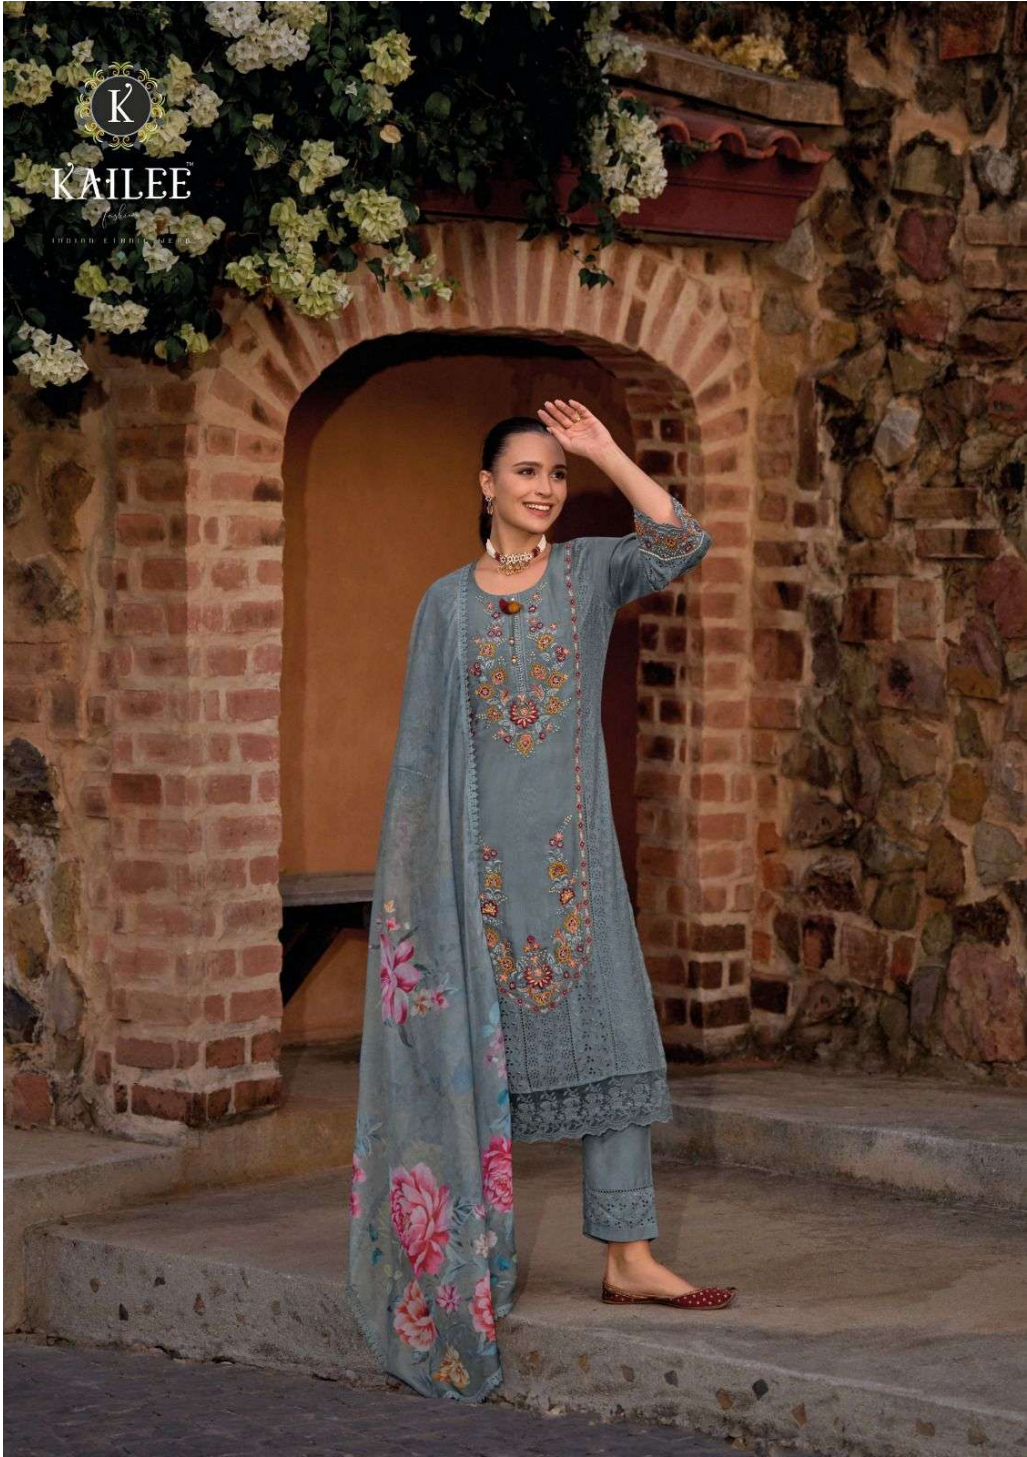

KAILEE

fashion

DESIGN ETHNIC WEAR

Safarnama

KAILEE™

fashion

INDIAN ETHNIC WEAR

42452

KAILEE™
fashion
INDIAN ETHNIC WEAR

42453

KAILEE

fashion

INDIAN ETHNIC WEAR

KALEE

IN A GOOD COMPANY

K
KAILEE
LONDON LONDON LONDON