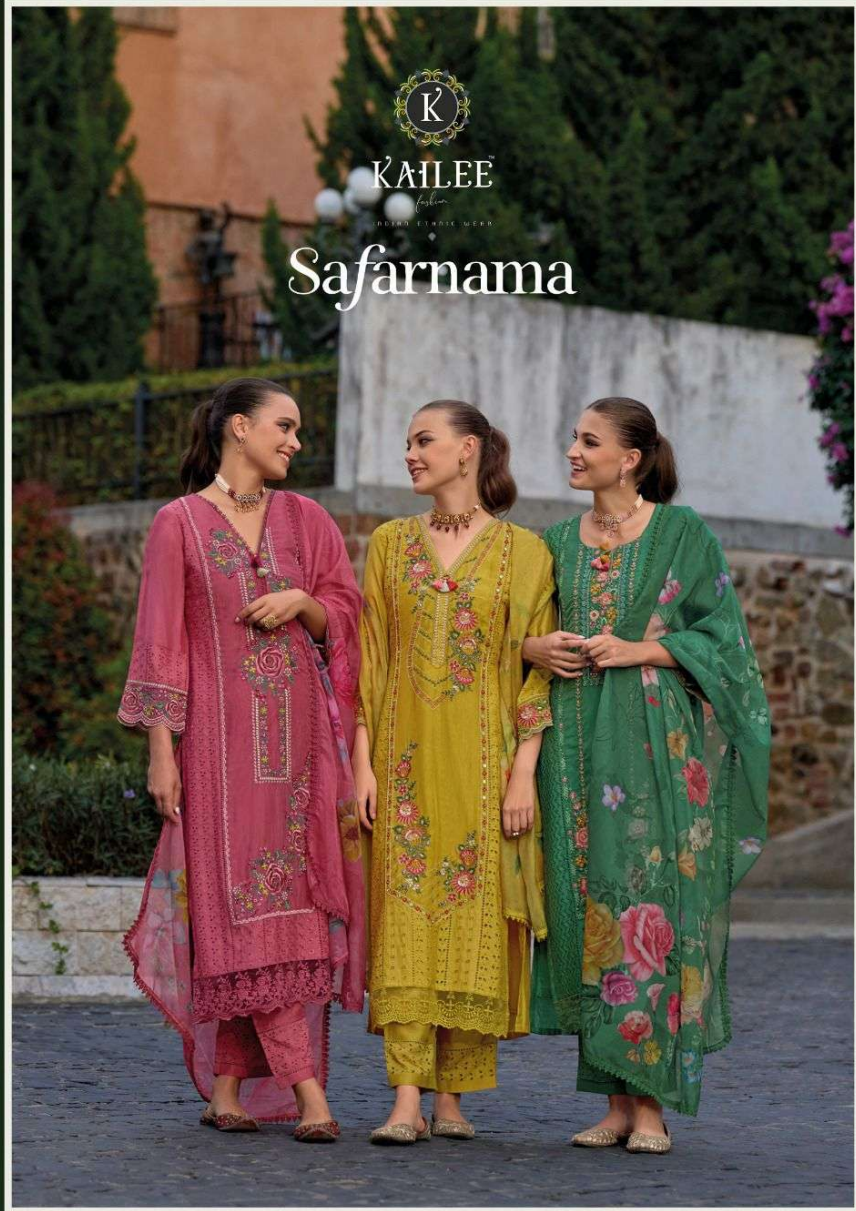

KAILEE

fashion

DESIGN ETHNIC WEAR

Safarnama

KAILEE™

fashion

INDIAN ETHNIC WEAR

42452

KAILEE™
fashion
INDIAN ETHNIC WEAR

42453

KAILEE

fashion

INDIAN ETHNIC WEAR

KALEE

IN A GOOD COMPANY

K
KAILEE
LONDON LONDON LONDON

42451

Safarnama

VOL-3

42451

42452

42453

42454

42455

42456