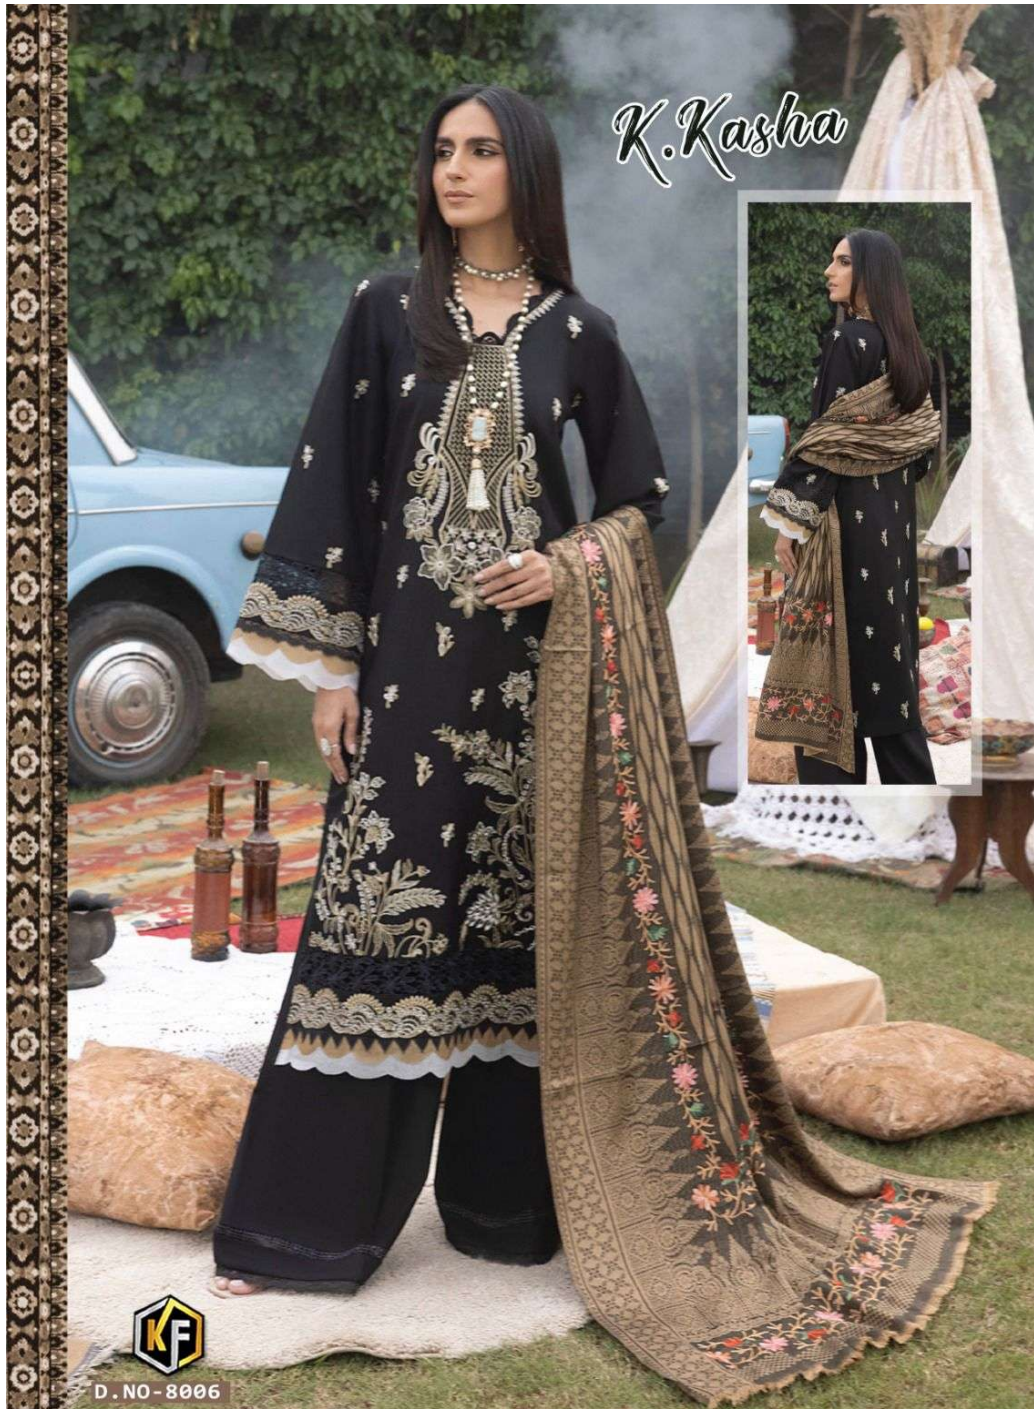

K. Kasha

D. NO - 8006