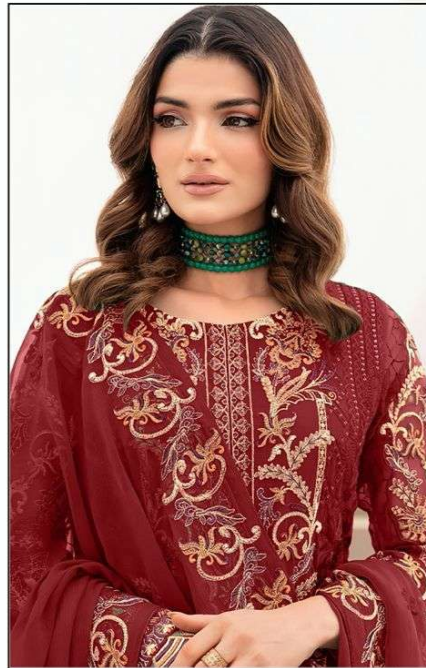

ALK®
AL KHUSHBU®
AADILA
VOL-2

ALK D.No.5056-C

TOP

FOX GEORGETTE
WITH EMBROIDERY

BOTTOM-INNER

DULL SANTOON

DUPATTA

NAZMIN
WITH EMBROIDERY