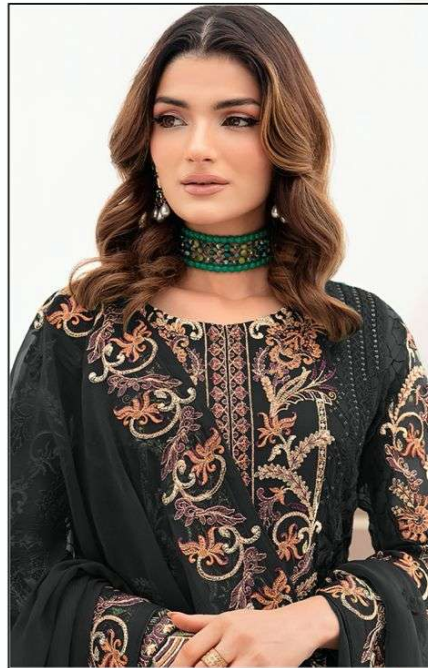

ALK D.No.5056-A

TOP

FOX GEORGETTE
WITH EMBROIDERY

BOTTOM-INNER

DULL SANTOON

DUPATTA

NAZMIN
WITH EMBROIDERY

AK
AL KUSHBU

AADILA
VOL-2

ALK D.No.5056-A

TOP
FOX GEORGETTE
WITH EMBROIDERY

BOTTOM-INNER
DULL SANTON

DUP
WITH

AK
AL KHUSHBU
AADILA
VOL-2

ALK D.No.5056-A

TOP
FOX GEORGETTE
WITH EMBROIDERY

BOTTOM-INNER
DULL SANTOON

DUPATTA
NET
WITH EMBROIDERY

ALK[®]
AL KHUSHBU[®]
AADILA
VOL-2

ALK D.No.5056-B

TOP

FOX GEORGETTE
WITH EMBROIDERY

BOTTOM-INNER
DULL SANTOON

DUPATTA
NAZMIN
WITH EMBROIDERY