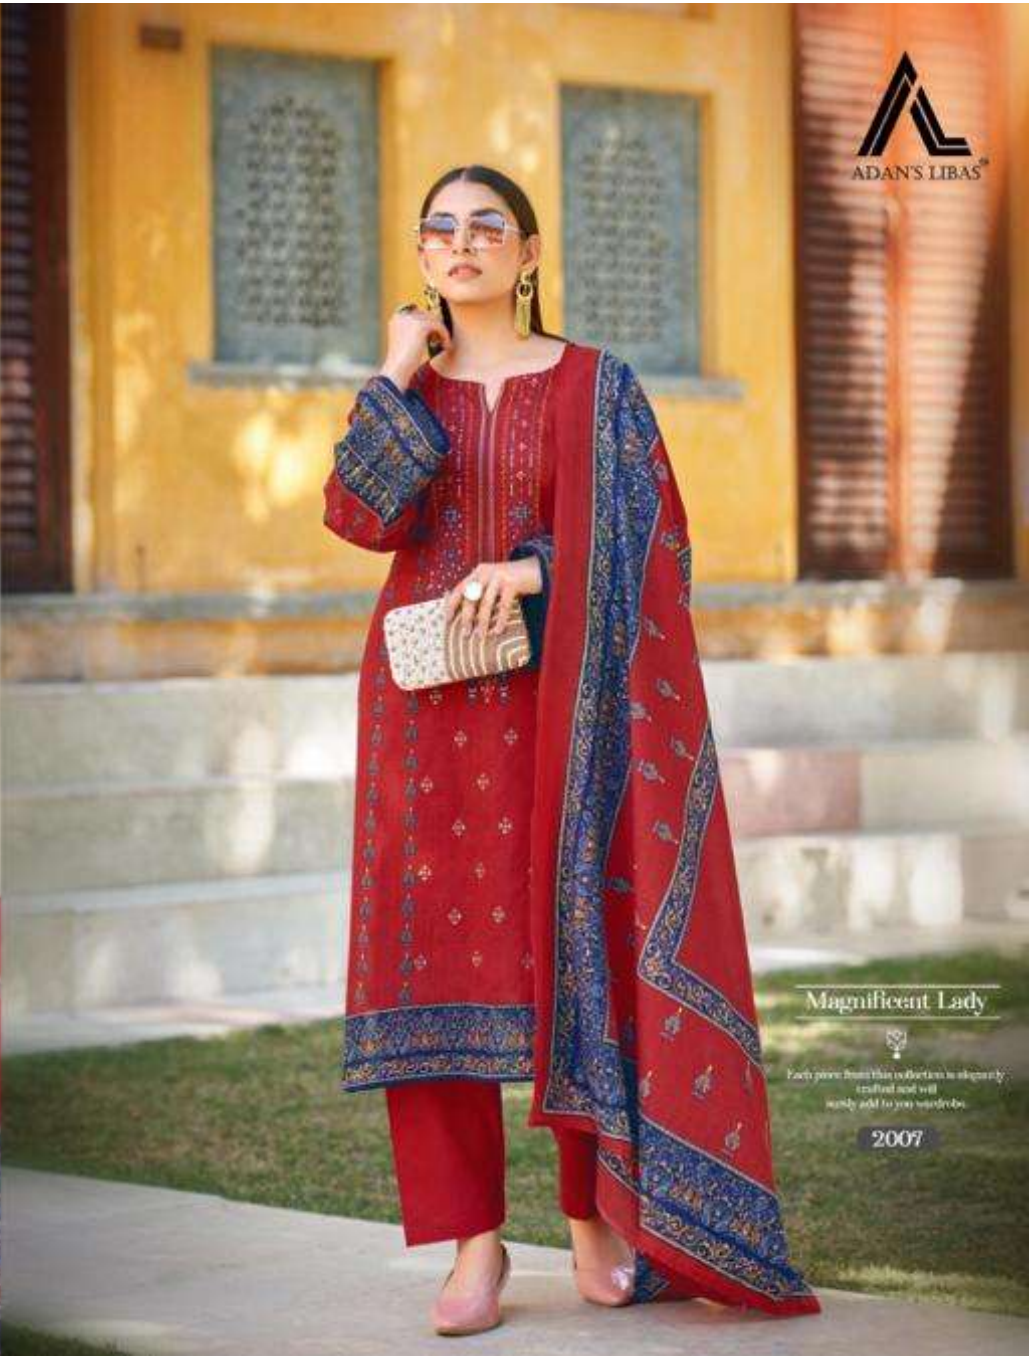

## Graceful Beauty

A stylish but subtle colour that is perfect for my morning events.  
Shimmer in this incredible ensemble.

2002

ADAN'S LIBAS

2005

2004

Ruffle Fashion

A beautiful idea done with incredible taste  
in the hands of application

2008

  
ADAN'S LIBAS®

Magnificent Lady

  
Each piece from this collection is elegantly  
crafted and will  
surely add to your wardrobe.

2007

2008

Graceful Beauty

A stylish but subtle color that is perfect for any evening events. Shimmer in this incredible ensemble.