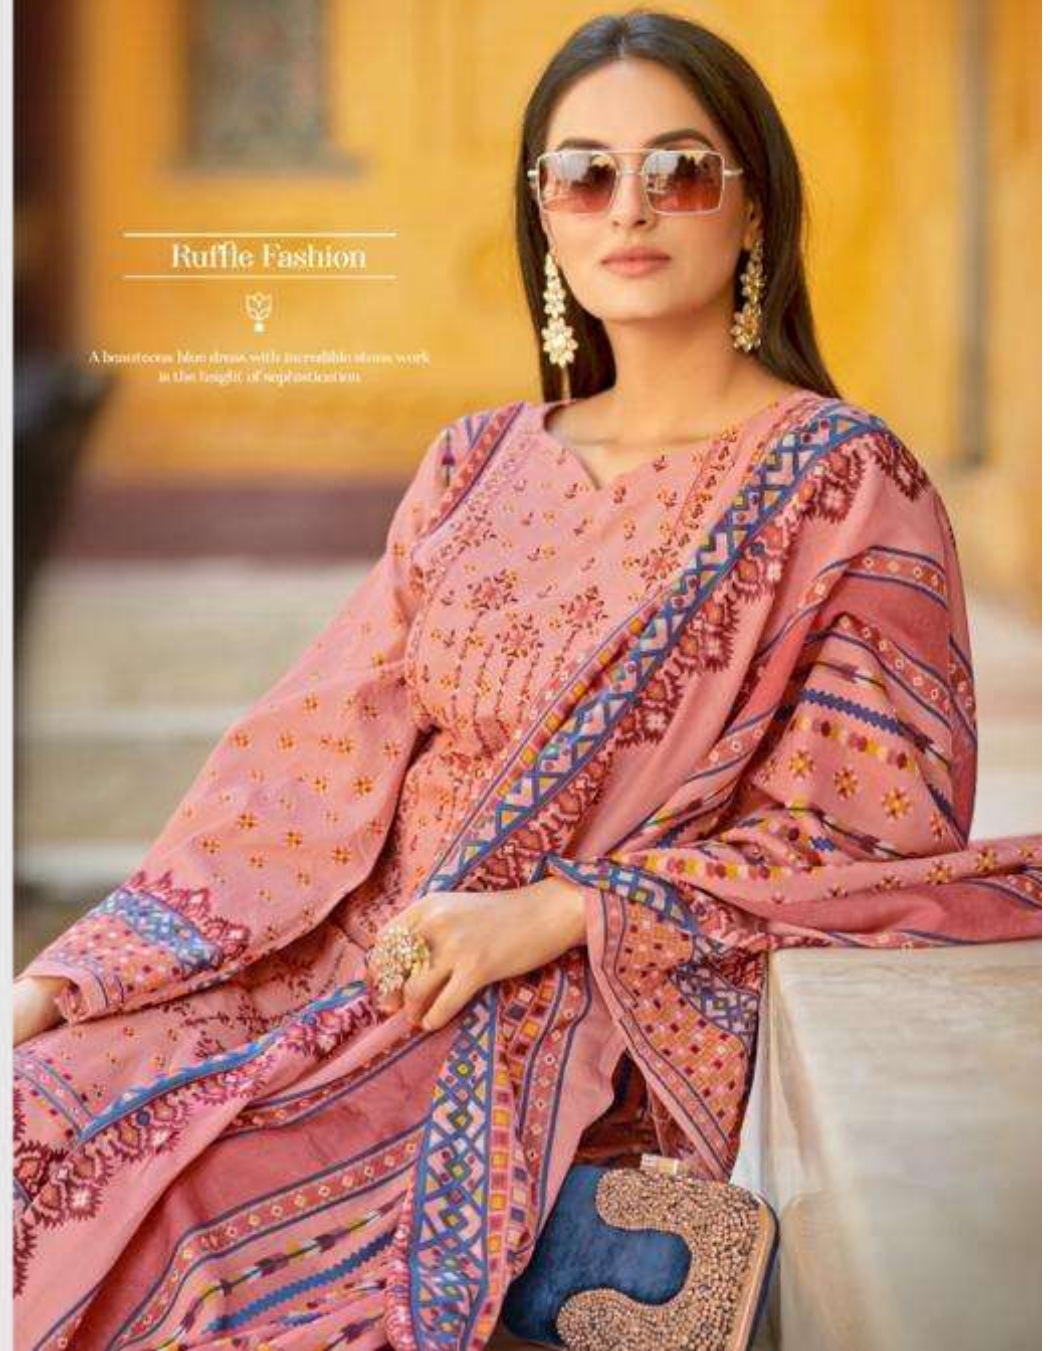

## Graceful Beauty

A stylish but subtle colour that is perfect for my morning events.  
Shimmer in this incredible ensemble.

2002

ADAN'S LIBAS

2005

2004

Ruffle Fashion

A beautiful idea done with incredible taste  
in the hands of application