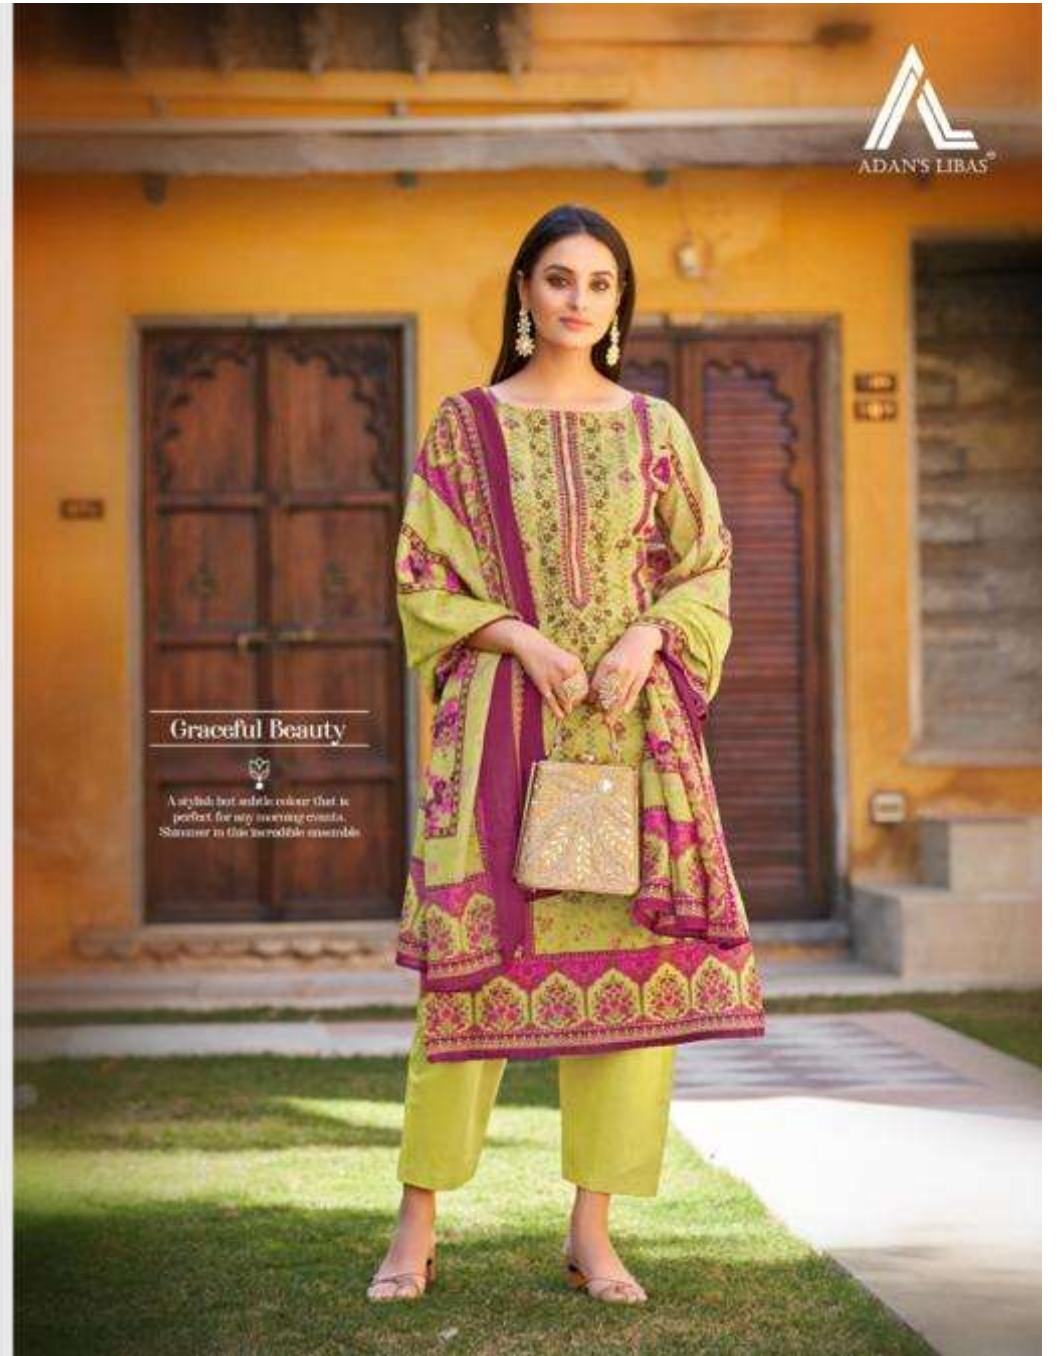

2008

  
ADAN'S LIBAS®

Magnificent Lady

  
Each piece from this collection is elegantly  
crafted and will  
surely add to your wardrobe.

2007

2008

Graceful Beauty

A stylish but subtle color that is perfect for any evening events. Shimmer in this incredible ensemble.