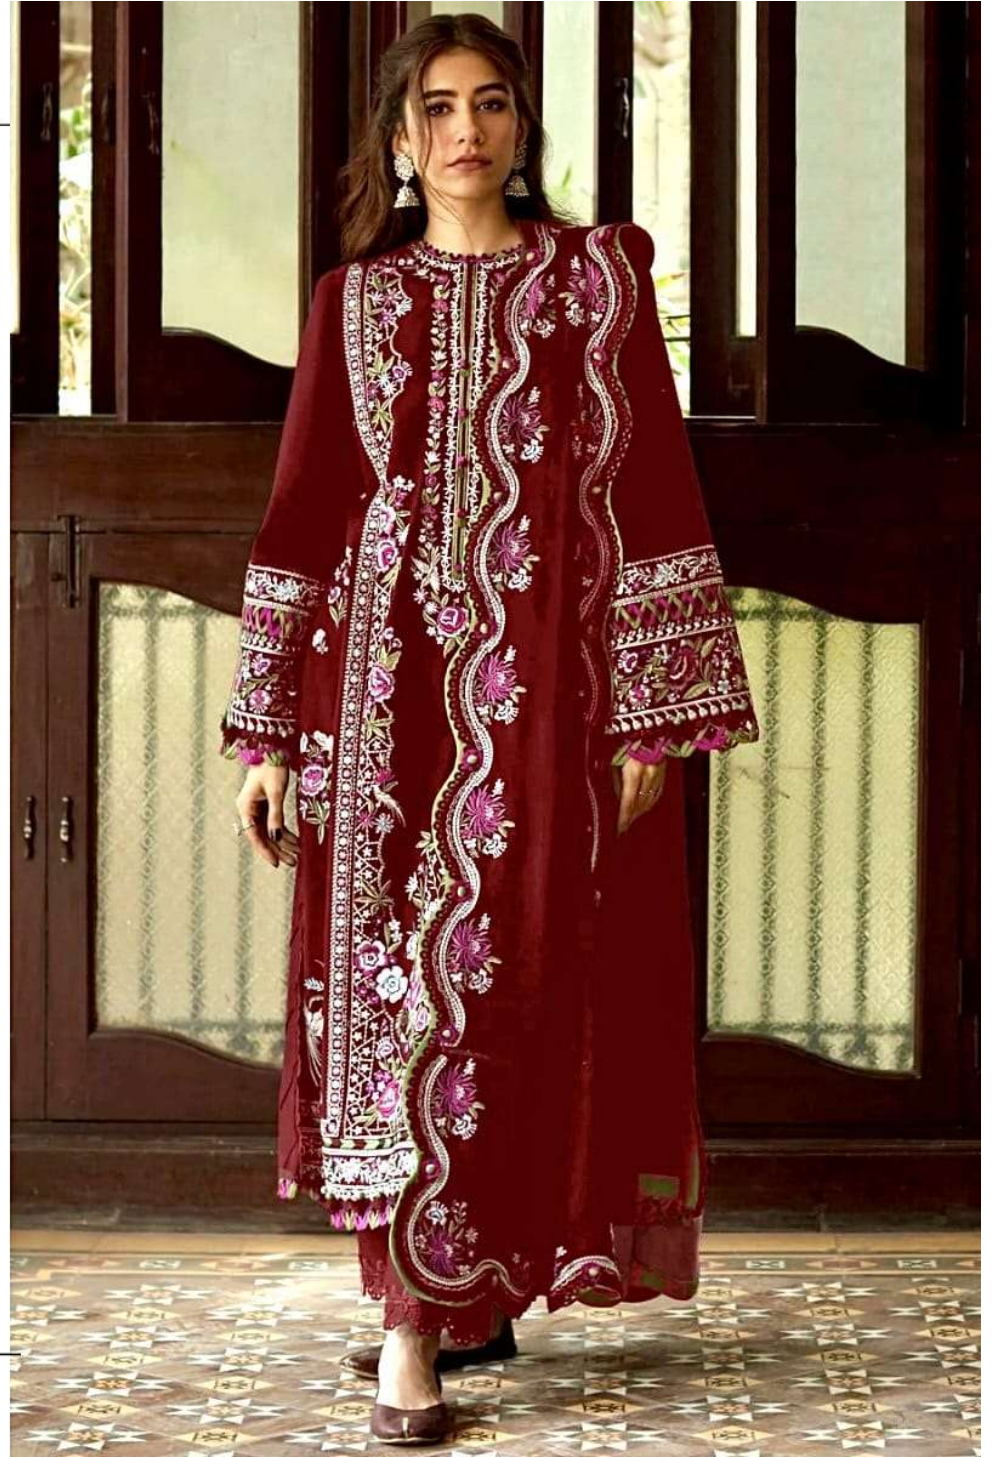

**TOP- PURE FOX GEORGETTE WITH HEAVY EMBROIDERY AND SEQUENCE WORK**

**BOTTOM/INNER- DULL SHANTOON**

**DUPATTA- PURE GEORGETTE FANCY DUPATTA AND HEAVY EMBROIDERY**

77773

D.No:-277 A

**TOP- PURE FOX GEORGETTE WITH HEAVY EMBROIDERY AND SEQUENCE WORK**

**BOTTOM/INNER- DULL SHANTOON**

**DUPATTA- PURE GEORGETTE FANCY DUPATTA AND HEAVY EMBROIDERY**

**77773**  
**D.No:-277 A**

**TOP- PURE FOX GEORGETTE WITH HEAVY EMBROIDERY AND SEQUENCE WORK**

**BOTTOM/INNER- DULL SHANTOON**

**DUPATTA- PURE GEORGETTE FANCY DUPATTA AND HEAVY EMBROIDERY**

**77773**  
**D.No:-277 B**

**TOP- PURE FOX GEORGETTE WITH HEAVY EMBROIDERY AND SEQUENCE WORK**

**BOTTOM/INNER- DULL SHANTOON**

**DUPATTA- PURE GEORGETTE FANCY DUPATTA AND HEAVY EMBROIDERY**

77773

D.No:-277 C

**TOP- PURE FOX GEORGETTE WITH HEAVY EMBROIDERY AND SEQUENCE WORK**  
**BOTTOM/INNER- DULL SHANTOON**  
**DUPATTA- PURE GEORGETTE FANCY DUPATTA AND HEAVY EMBROIDERY**

77773  
D.No:-277 D