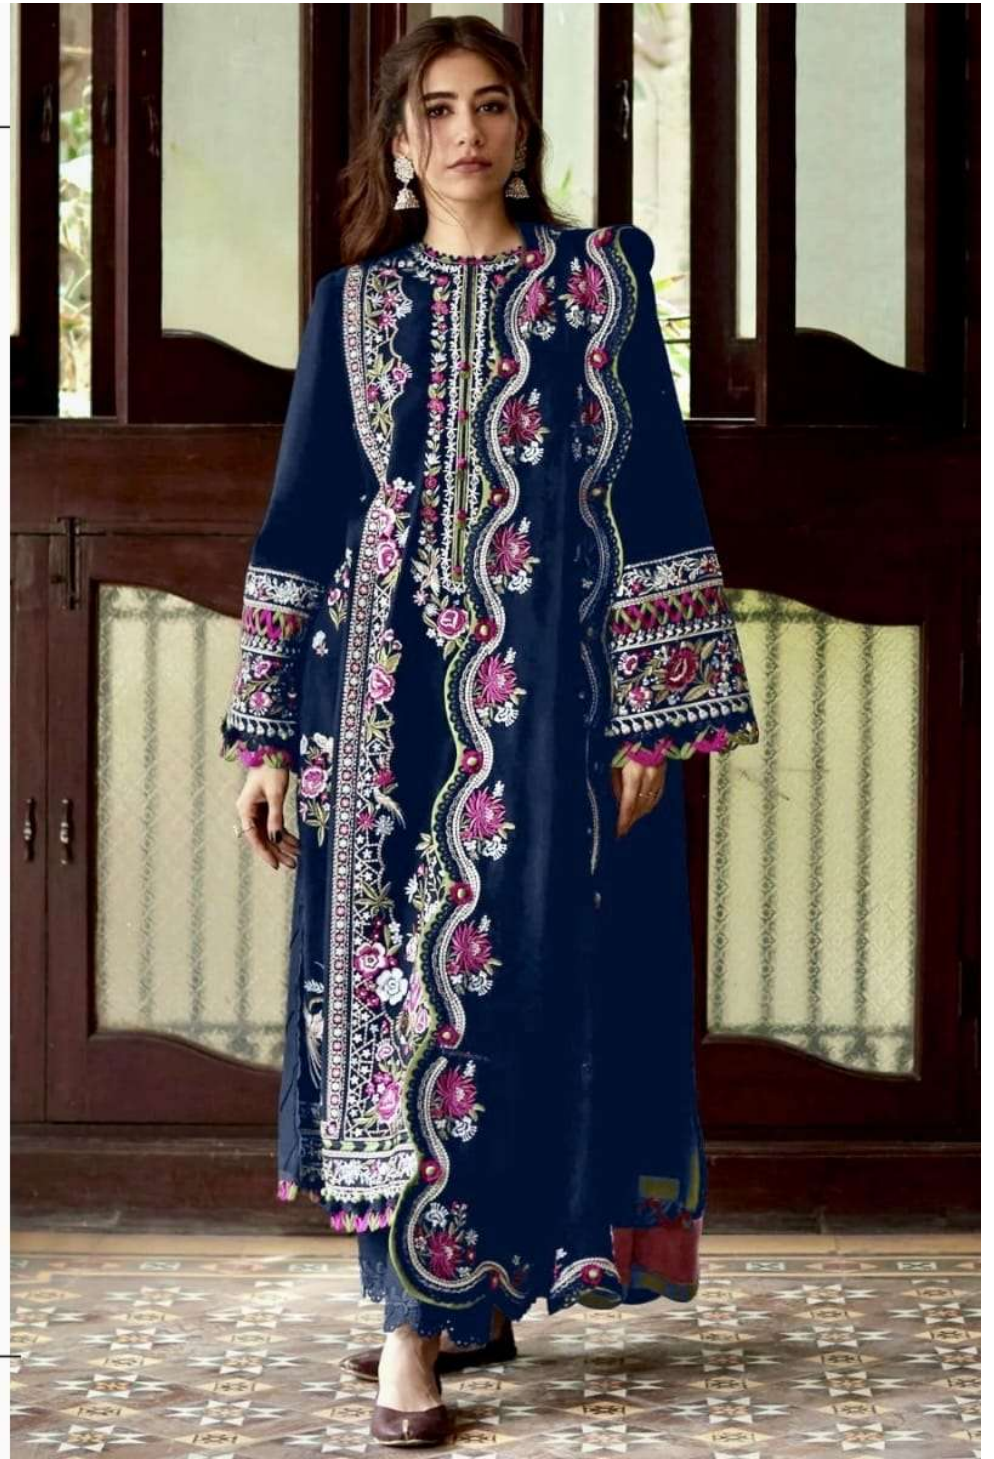

**TOP- PURE FOX GEORGETTE WITH HEAVY EMBROIDERY AND SEQUENCE WORK**

**BOTTOM/INNER- DULL SHANTOON**

**DUPATTA- PURE GEORGETTE FANCY DUPATTA AND HEAVY EMBROIDERY**

77773

D.No:-277 A

**TOP- PURE FOX GEORGETTE WITH HEAVY EMBROIDERY AND SEQUENCE WORK**

**BOTTOM/INNER- DULL SHANTOON**

**DUPATTA- PURE GEORGETTE FANCY DUPATTA AND HEAVY EMBROIDERY**

**77773**  
**D.No:-277 A**

**TOP- PURE FOX GEORGETTE WITH HEAVY EMBROIDERY AND SEQUENCE WORK**

**BOTTOM/INNER- DULL SHANTOON**

**DUPATTA- PURE GEORGETTE FANCY DUPATTA AND HEAVY EMBROIDERY**

**77773**  
**D.No:-277 B**

**TOP- PURE FOX GEORGETTE WITH HEAVY EMBROIDERY AND SEQUENCE WORK**

**BOTTOM/INNER- DULL SHANTOON**

**DUPATTA- PURE GEORGETTE FANCY DUPATTA AND HEAVY EMBROIDERY**

77773

D.No:-277 C

**TOP- PURE FOX GEORGETTE WITH HEAVY EMBROIDERY AND SEQUENCE WORK**  
**BOTTOM/INNER- DULL SHANTOON**  
**DUPATTA- PURE GEORGETTE FANCY DUPATTA AND HEAVY EMBROIDERY**

77773  
D.No:-277 D