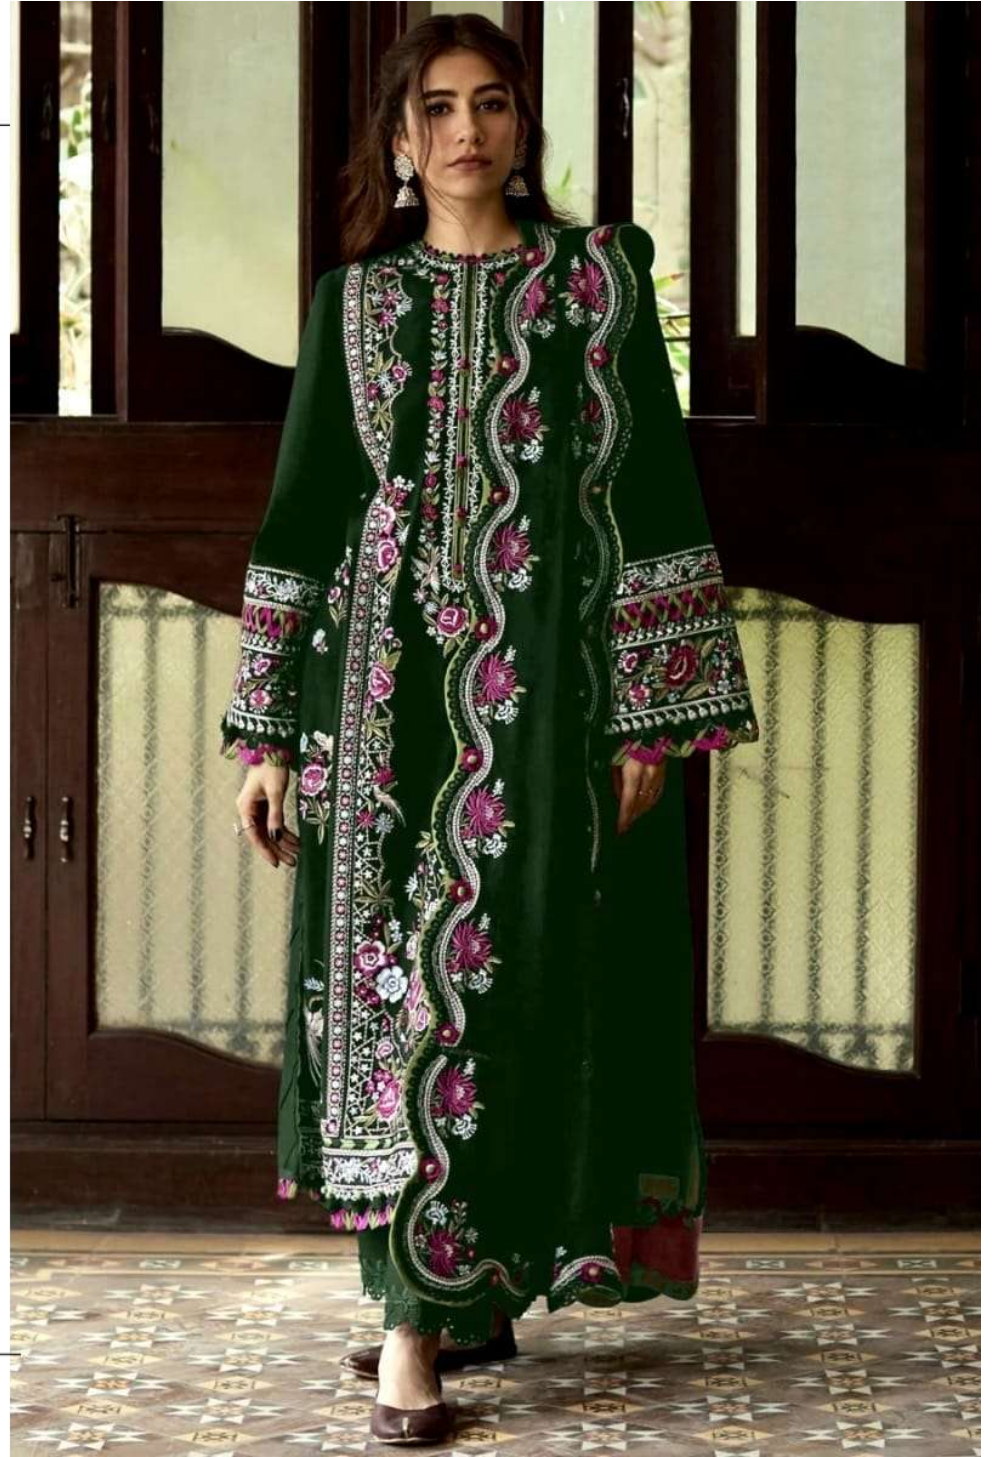

**TOP- PURE FOX GEORGETTE WITH HEAVY EMBROIDERY AND SEQUENCE WORK**

**BOTTOM/INNER- DULL SHANTOON**

**DUPATTA- PURE GEORGETTE FANCY DUPATTA AND HEAVY EMBROIDERY**

77773

D.No:-277 A

**TOP- PURE FOX GEORGETTE WITH HEAVY EMBROIDERY AND SEQUENCE WORK**

**BOTTOM/INNER- DULL SHANTOON**

**DUPATTA- PURE GEORGETTE FANCY DUPATTA AND HEAVY EMBROIDERY**

**77773**  
**D.No:-277 A**

**TOP- PURE FOX GEORGETTE WITH HEAVY EMBROIDERY AND SEQUENCE WORK**

**BOTTOM/INNER- DULL SHANTOON**

**DUPATTA- PURE GEORGETTE FANCY DUPATTA AND HEAVY EMBROIDERY**

**77773**  
**D.No:-277 B**

**TOP- PURE FOX GEORGETTE WITH HEAVY EMBROIDERY AND SEQUENCE WORK**

**BOTTOM/INNER- DULL SHANTOON**

**DUPATTA- PURE GEORGETTE FANCY DUPATTA AND HEAVY EMBROIDERY**

77773

D.No:-277 C

**TOP- PURE FOX GEORGETTE WITH HEAVY EMBROIDERY AND SEQUENCE WORK**  
**BOTTOM/INNER- DULL SHANTOON**  
**DUPATTA- PURE GEORGETTE FANCY DUPATTA AND HEAVY EMBROIDERY**

77773  
D.No:-277 D