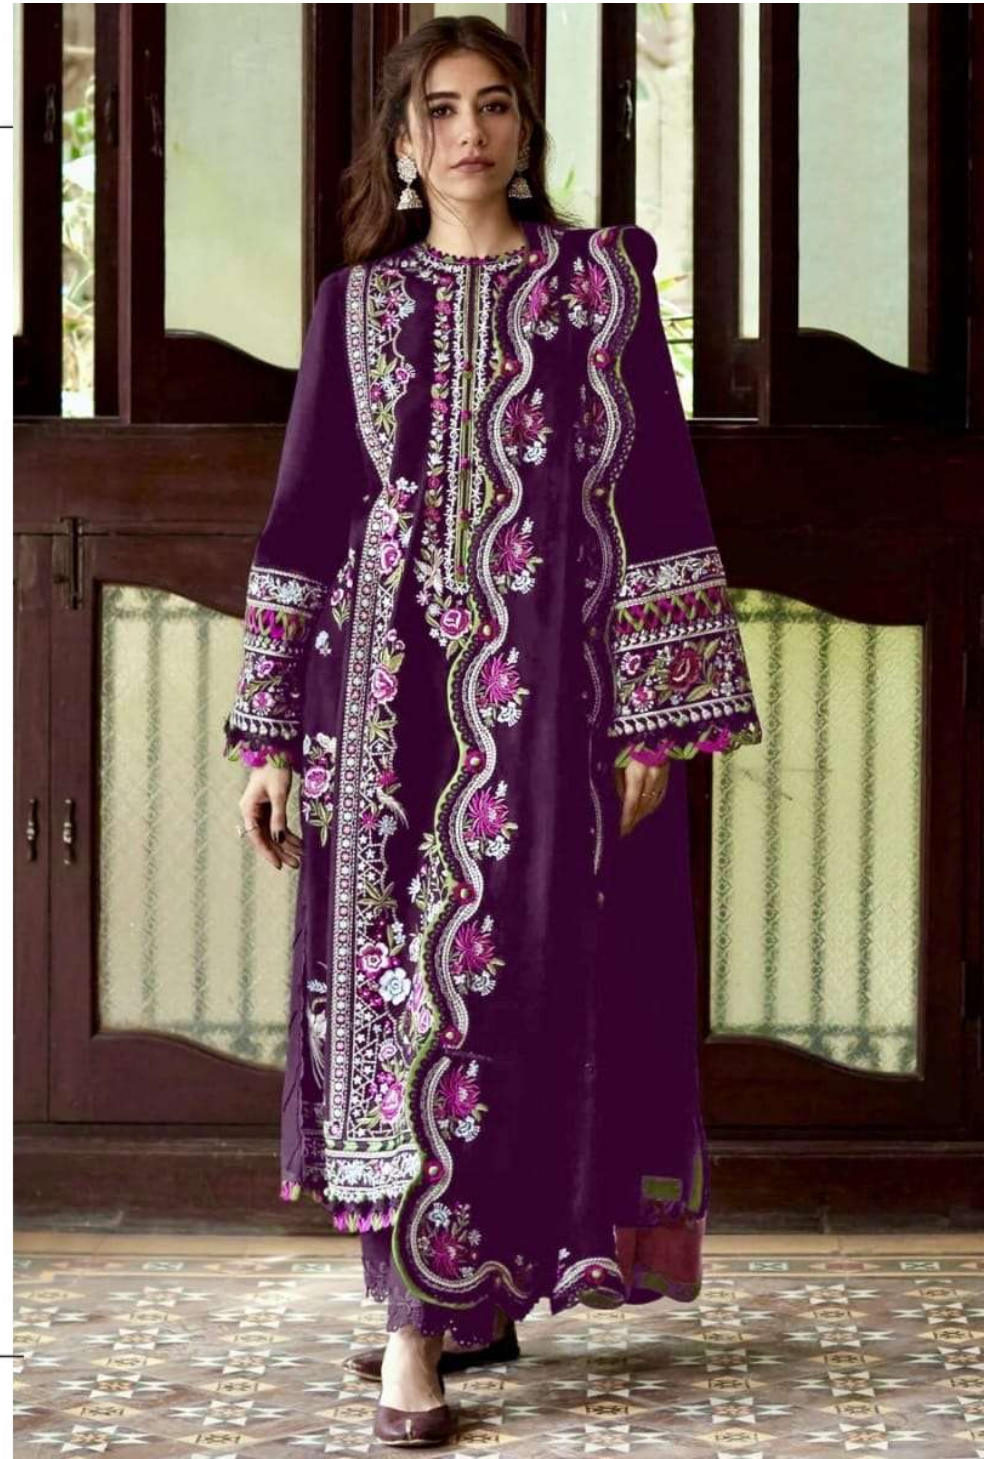

**TOP- PURE FOX GEORGETTE WITH HEAVY EMBROIDERY AND SEQUENCE WORK**

**BOTTOM/INNER- DULL SHANTOON**

**DUPATTA- PURE GEORGETTE FANCY DUPATTA AND HEAVY EMBROIDERY**

77773

D.No:-277 A

**TOP- PURE FOX GEORGETTE WITH HEAVY EMBROIDERY AND SEQUENCE WORK**

**BOTTOM/INNER- DULL SHANTOON**

**DUPATTA- PURE GEORGETTE FANCY DUPATTA AND HEAVY EMBROIDERY**

**77773**  
**D.No:-277 A**

**TOP- PURE FOX GEORGETTE WITH HEAVY EMBROIDERY AND SEQUENCE WORK**

**BOTTOM/INNER- DULL SHANTOON**

**DUPATTA- PURE GEORGETTE FANCY DUPATTA AND HEAVY EMBROIDERY**

**77773**  
**D.No:-277 B**

**TOP- PURE FOX GEORGETTE WITH HEAVY EMBROIDERY AND SEQUENCE WORK**

**BOTTOM/INNER- DULL SHANTOON**

**DUPATTA- PURE GEORGETTE FANCY DUPATTA AND HEAVY EMBROIDERY**

77773

D.No:-277 C

**TOP- PURE FOX GEORGETTE WITH HEAVY EMBROIDERY AND SEQUENCE WORK**  
**BOTTOM/INNER- DULL SHANTOON**  
**DUPATTA- PURE GEORGETTE FANCY DUPATTA AND HEAVY EMBROIDERY**

77773  
D.No:-277 D