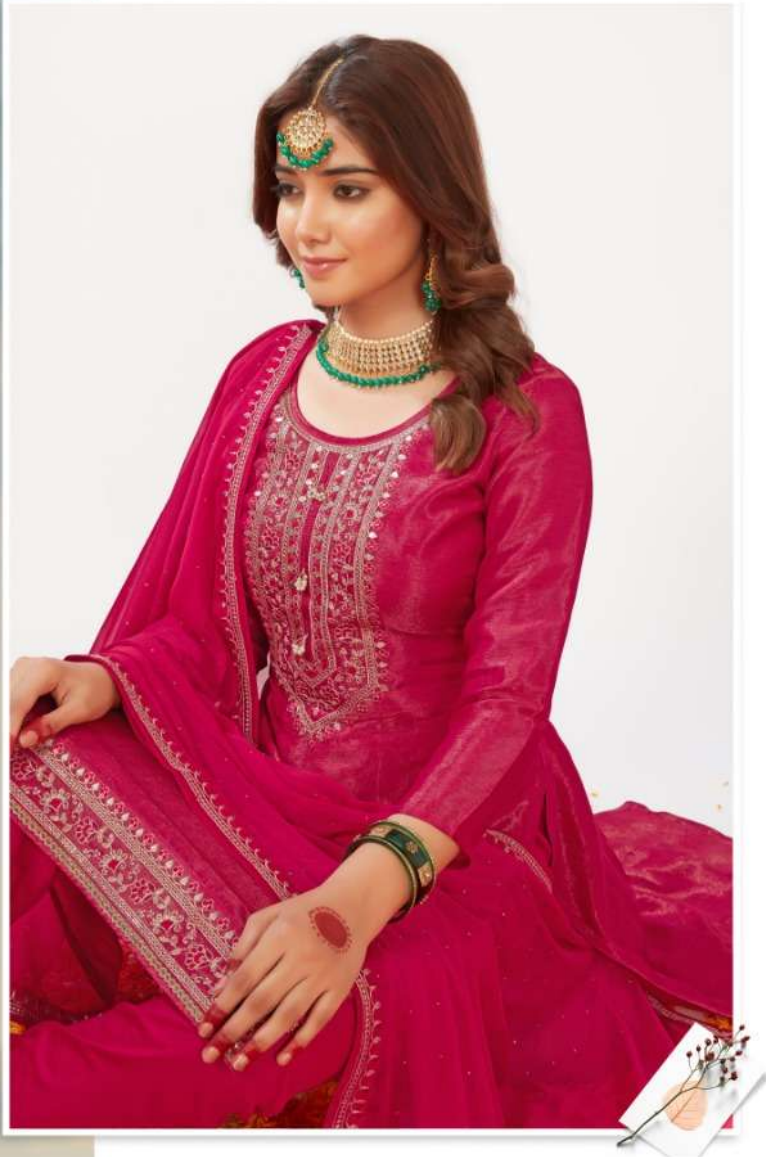

PANCH  
RATNA

**APARNA**

TOP: PURE ORGANZA SHIMAR SILK WITH SEQUENCE WORK  
 BOTTOM-INNER - SILK  
 DUPATTA: PURE SWAROVSKI DIAMOND WITH  
 4-SIDE HEAVY WORK BORDER WITH JUMKA

PANCH  
 RATNA

A  
 P  
 A  
 R  
 N  
 A