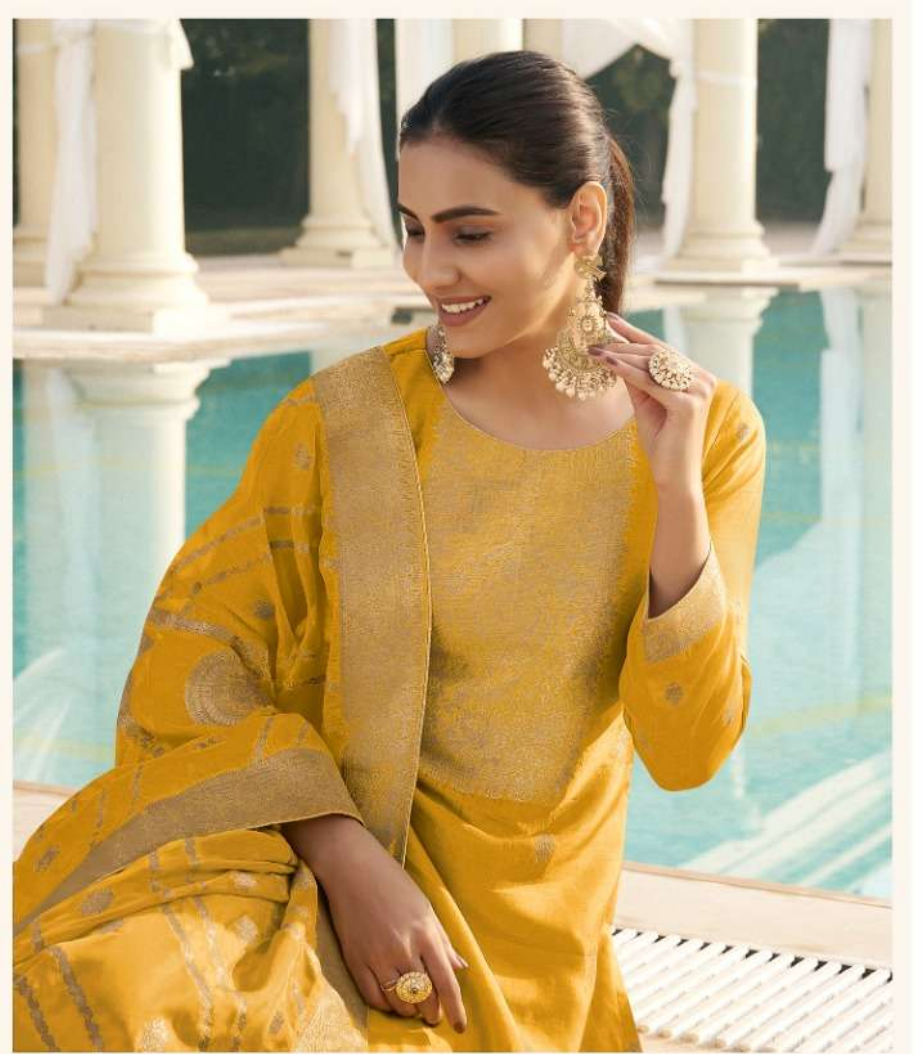

ZISA[®]

OLIVE-2

Elegant Radiance

*Radiate magnificence with our exquisitely crafted outfit,
delicately detailed with threads making it a stunning statement.*

15054

Modern Classics

There is a special design in each garment for those who enjoys the delicacy of shades and phenomena of details.

15053

Pattern Frenzy

Ensemble that will set you apart this festive season, define your unique style with a touch of elegance.

15051

Millennial gaze

*Elegant suit sets with utmost comfort and style.
The perfect outfit recipe of classical charm and feminine grace.*