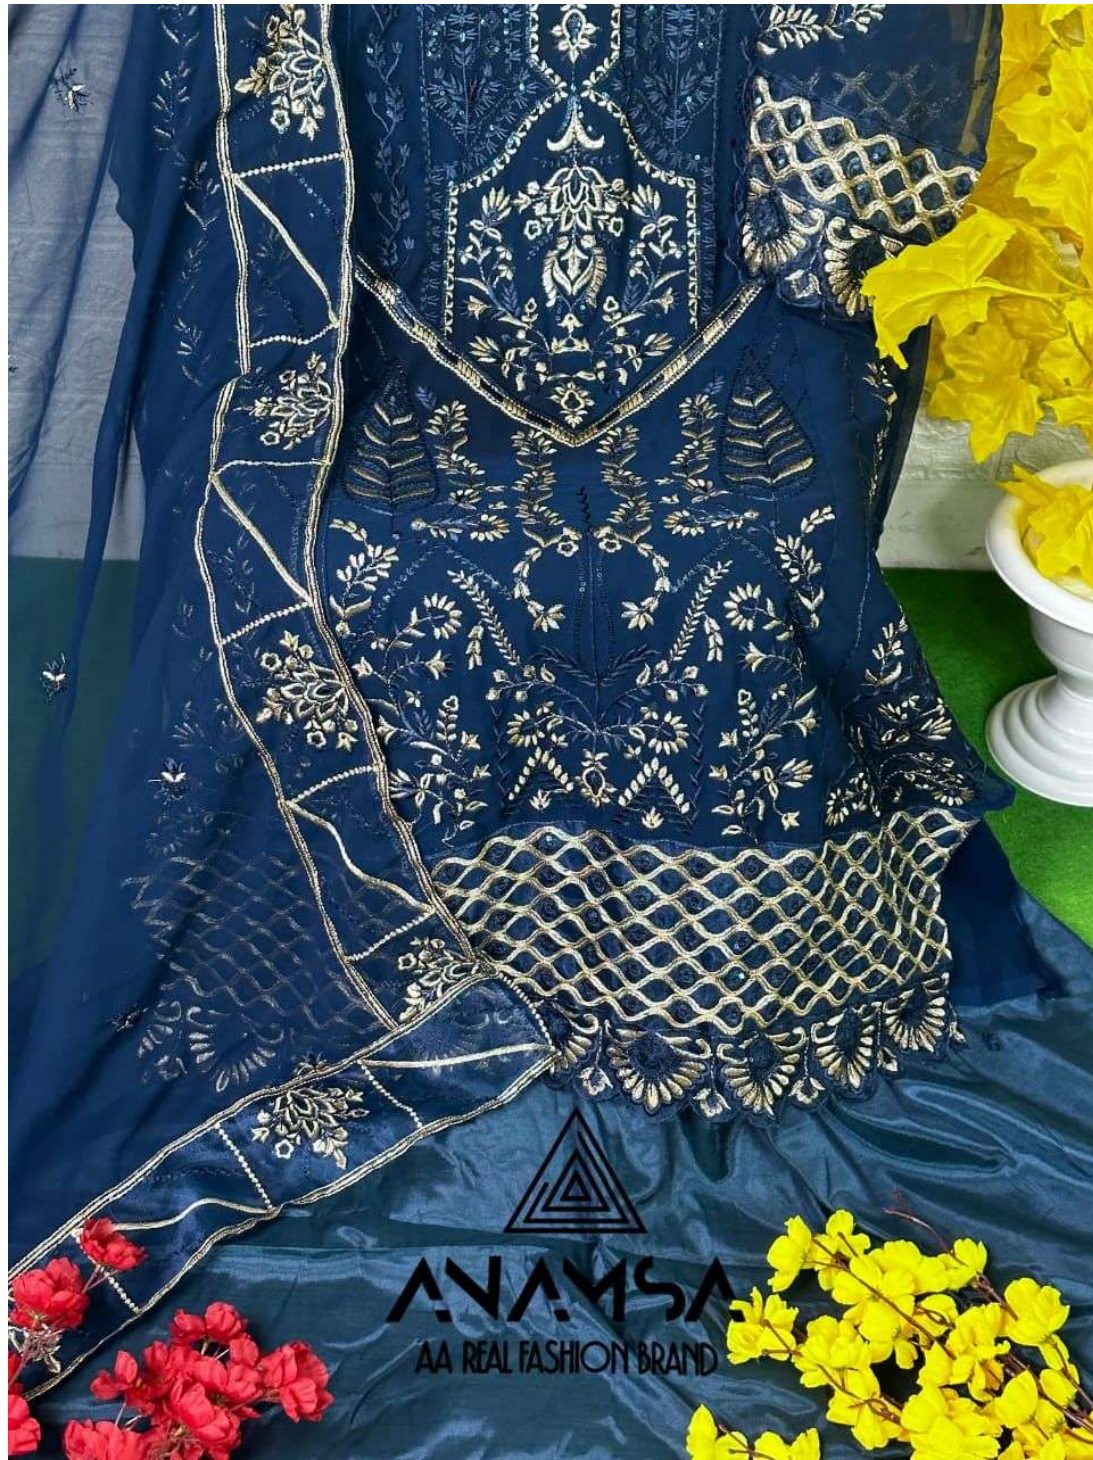

ANAYSA
AA REAL FASHION BRAND

SEMI STICH COLLECTION

TOP- PURE FOX GEORGETTE WITH HEAVY EMBROIDERY AND SEQUENCE WORK

BOTTOMINNER- DULL SHANTOON

DUPATTA- PURE GEORGETTE FANCY DUPATTA AND HEAVY EMBROIDERY

77773
D.No:-244