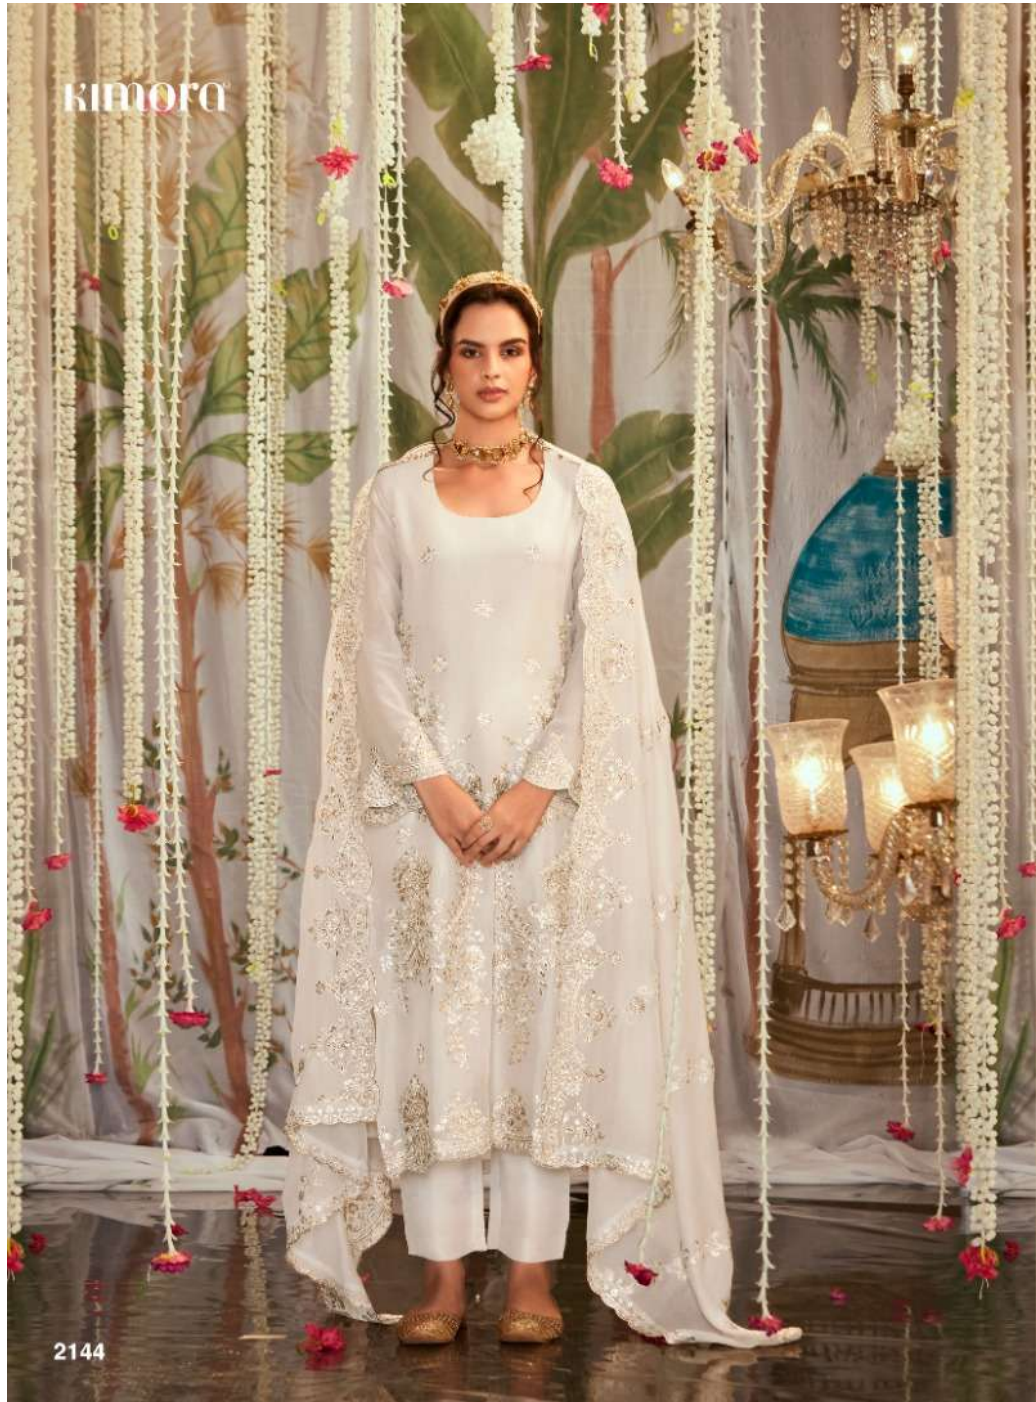

kimora®

ltrh

ltrh

TOP

TOP PURE ORGANZA WITH PLACEMENT SONA CHANDI EMBROIDERY
ON FRONT SCALLOPED BORDER ON HEMLINE AND
SLEEVES WITH MODALE SILK INNER

DUPATTA

PURE ORGANZA WITH PLACEMENT SONA CHANDI EMBROIDERY
AND SCALLOPED BORDER

BOTTOM

MODALE SILK

KIMORA[®]

2141

2142

2143

2144

2145

2146

2147

2148

KIMORO

KIMONO

KIMORO

LIMORO

kimora