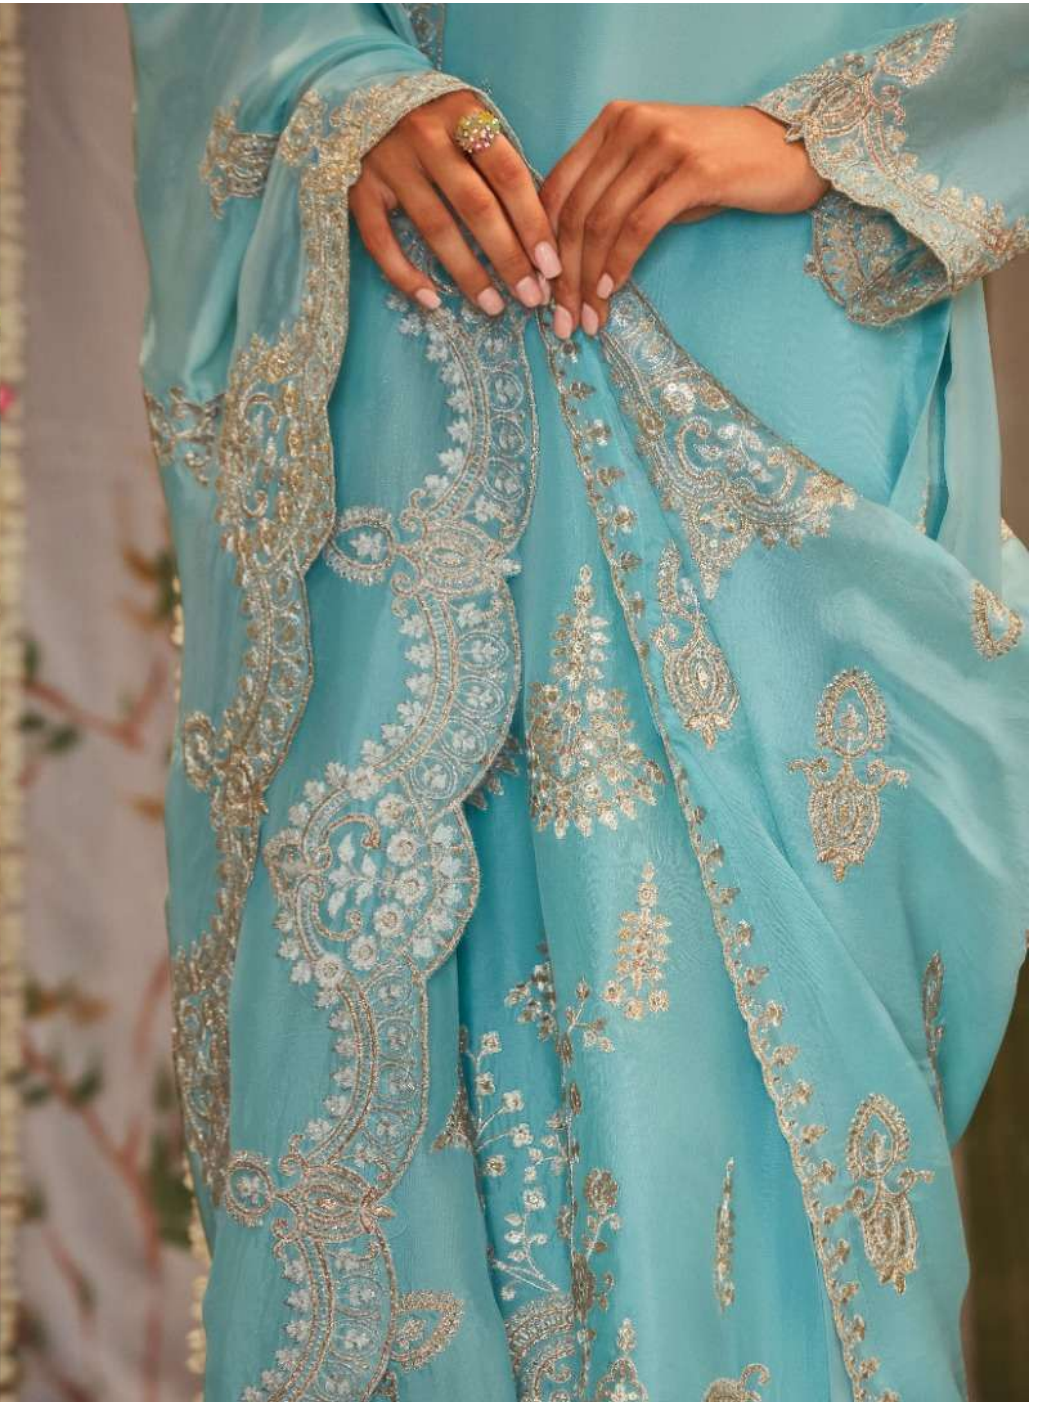

kimora®

ltrh

ltrh

TOP

TOP PURE ORGANZA WITH PLACEMENT SONA CHANDI EMBROIDERY
ON FRONT SCALLOPED BORDER ON HEMLINE AND
SLEEVES WITH MODALE SILK INNER

DUPATTA

PURE ORGANZA WITH PLACEMENT SONA CHANDI EMBROIDERY
AND SCALLOPED BORDER

BOTTOM

MODALE SILK

KIMORA[®]

2141

2142

2143

2144

2145

2146

2147

2148

KIMORO

KIMONO

KIMORO

LIMORO

kimora