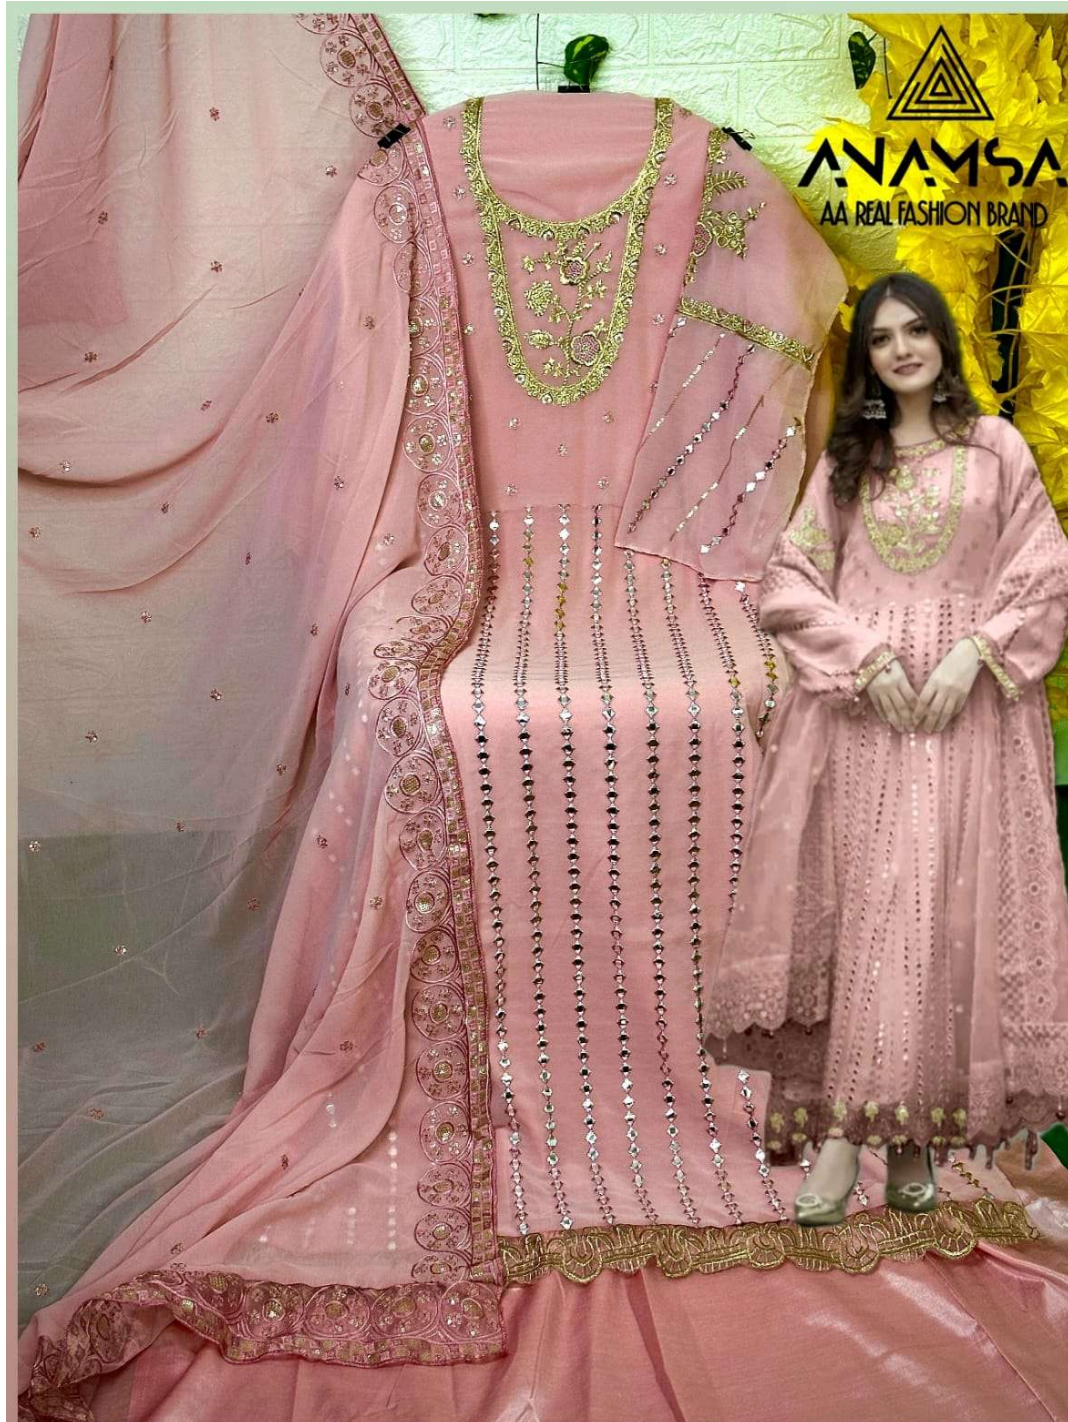

ANAMSA
HIT BEAUTIFUL COLOURS

TOP- PURE FOX GEORGETTE WITH HEAVY EMBROIDERY AND SEQUENCE WORK

BOTTOMINNER- DULL SHANTOON

DUPATTA- PURE GEORGETTE FANCY DUPATTA AND HEAVY EMBROIDERY

7773

D.No:-264 A

TOP- PURE FOX GEORGETTE WITH HEAVY EMBROIDERY AND SEQUENCE WORK

BOTTOMINNER- DULL SHANTOON

DUPATTA- PURE GEORGETTE FANCY DUPATTA AND HEAVY EMBROIDERY

7773

D.No:-264 B

TOP- PURE FOX GEORGETTE WITH HEAVY EMBROIDERY AND SEQUENCE WORK
BOTTOMINNER- DULL SHANTOON
DUPATTA- PURE GEORGETTE FANCY DUPATTA AND HEAVY EMBROIDERY

7773

TOP- PURE FOX GEORGETTE WITH HEAVY EMBROIDERY AND SEQUENCE WORK

BOTTOMINNER- DULL SHANTOON

DUPATTA- PURE GEORGETTE FANCY DUPATTA AND HEAVY EMBROIDERY

7773

D.No:-264 D

ANAMSA
HIT BEAUTIFUL COLOURS

TOP- PURE FOX GEORGETTE WITH HEAVY EMBROIDERY AND SEQUENCE WORK

BOTTOMINNER- DULL SHANTOON

DUPATTA- PURE GEORGETTE FANCY DUPATTA AND HEAVY EMBROIDERY

Z7773
D.No:-264 A

Z7773
D.No:-264 B

Z7773
D.No:-264 C

Z7773
D.No:-264 D