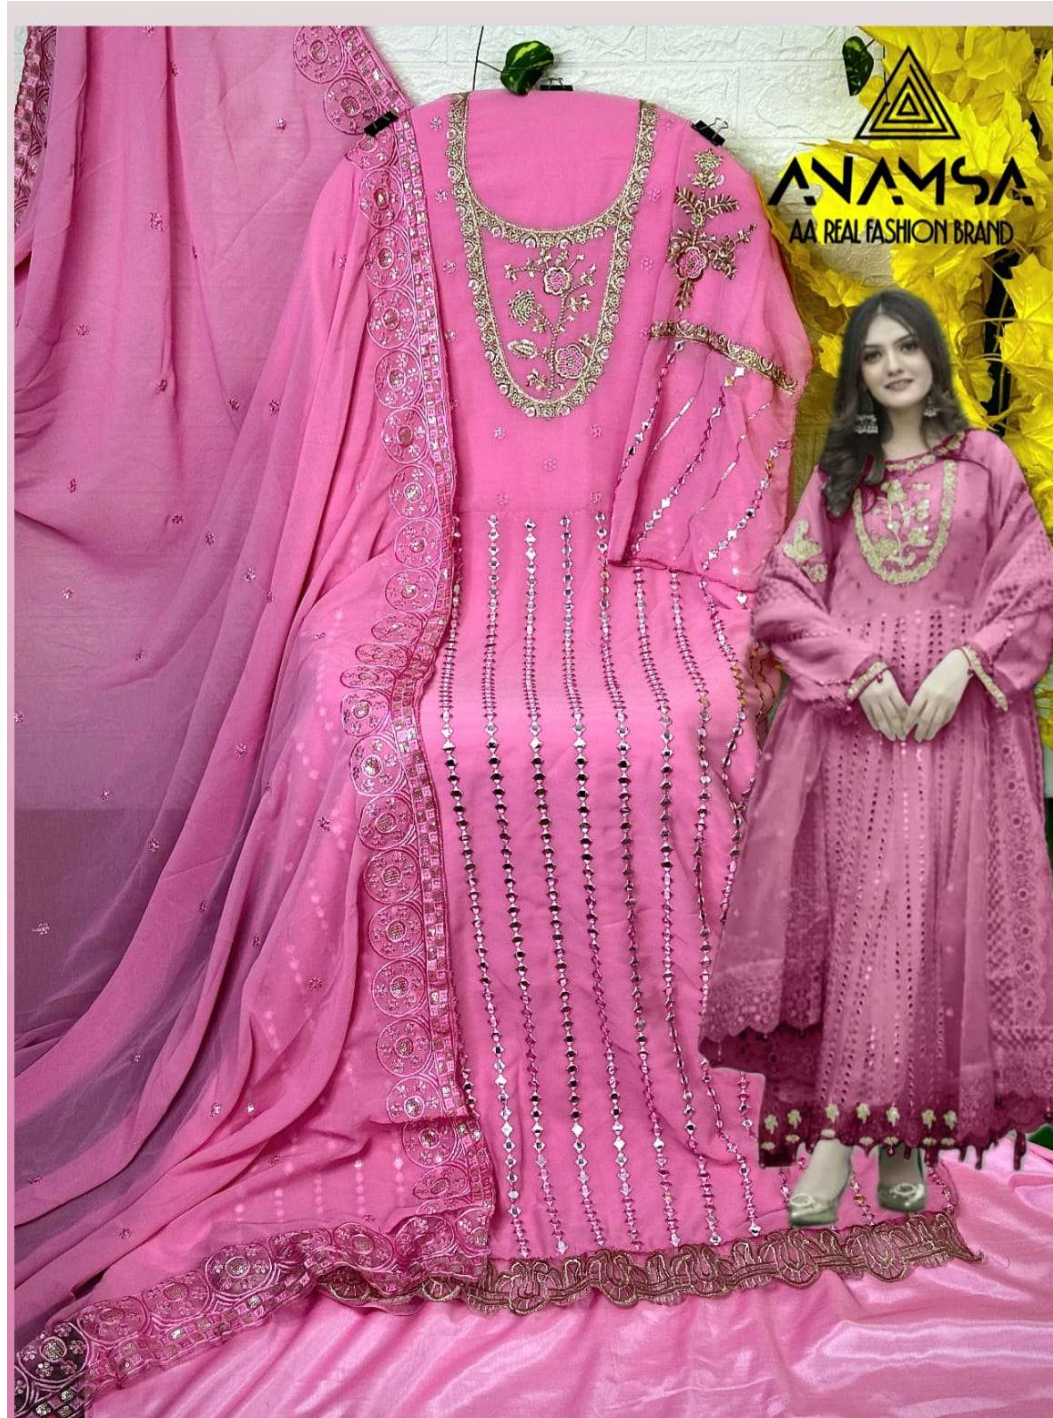

ANAMSA
HIT BEAUTIFUL COLOURS

TOP- PURE FOX GEORGETTE WITH HEAVY EMBROIDERY AND SEQUENCE WORK

BOTTOMINNER- DULL SHANTOON

DUPATTA- PURE GEORGETTE FANCY DUPATTA AND HEAVY EMBROIDERY

7773

D.No:-264 A

TOP- PURE FOX GEORGETTE WITH HEAVY EMBROIDERY AND SEQUENCE WORK

BOTTOMINNER- DULL SHANTOON

DUPATTA- PURE GEORGETTE FANCY DUPATTA AND HEAVY EMBROIDERY

7773

D.No:-264 B

TOP- PURE FOX GEORGETTE WITH HEAVY EMBROIDERY AND SEQUENCE WORK
BOTTOMINNER- DULL SHANTOON
DUPATTA- PURE GEORGETTE FANCY DUPATTA AND HEAVY EMBROIDERY

7773

TOP- PURE FOX GEORGETTE WITH HEAVY EMBROIDERY AND SEQUENCE WORK

BOTTOMINNER- DULL SHANTOON

DUPATTA- PURE GEORGETTE FANCY DUPATTA AND HEAVY EMBROIDERY

7773

D.No:-264 D

ANAMSA
HIT BEAUTIFUL COLOURS

TOP- PURE FOX GEORGETTE WITH HEAVY EMBROIDERY AND SEQUENCE WORK

BOTTOMINNER- DULL SHANTOON

DUPATTA- PURE GEORGETTE FANCY DUPATTA AND HEAVY EMBROIDERY

Z7773
D.No:-264 A

Z7773
D.No:-264 B

Z7773
D.No:-264 C

Z7773
D.No:-264 D