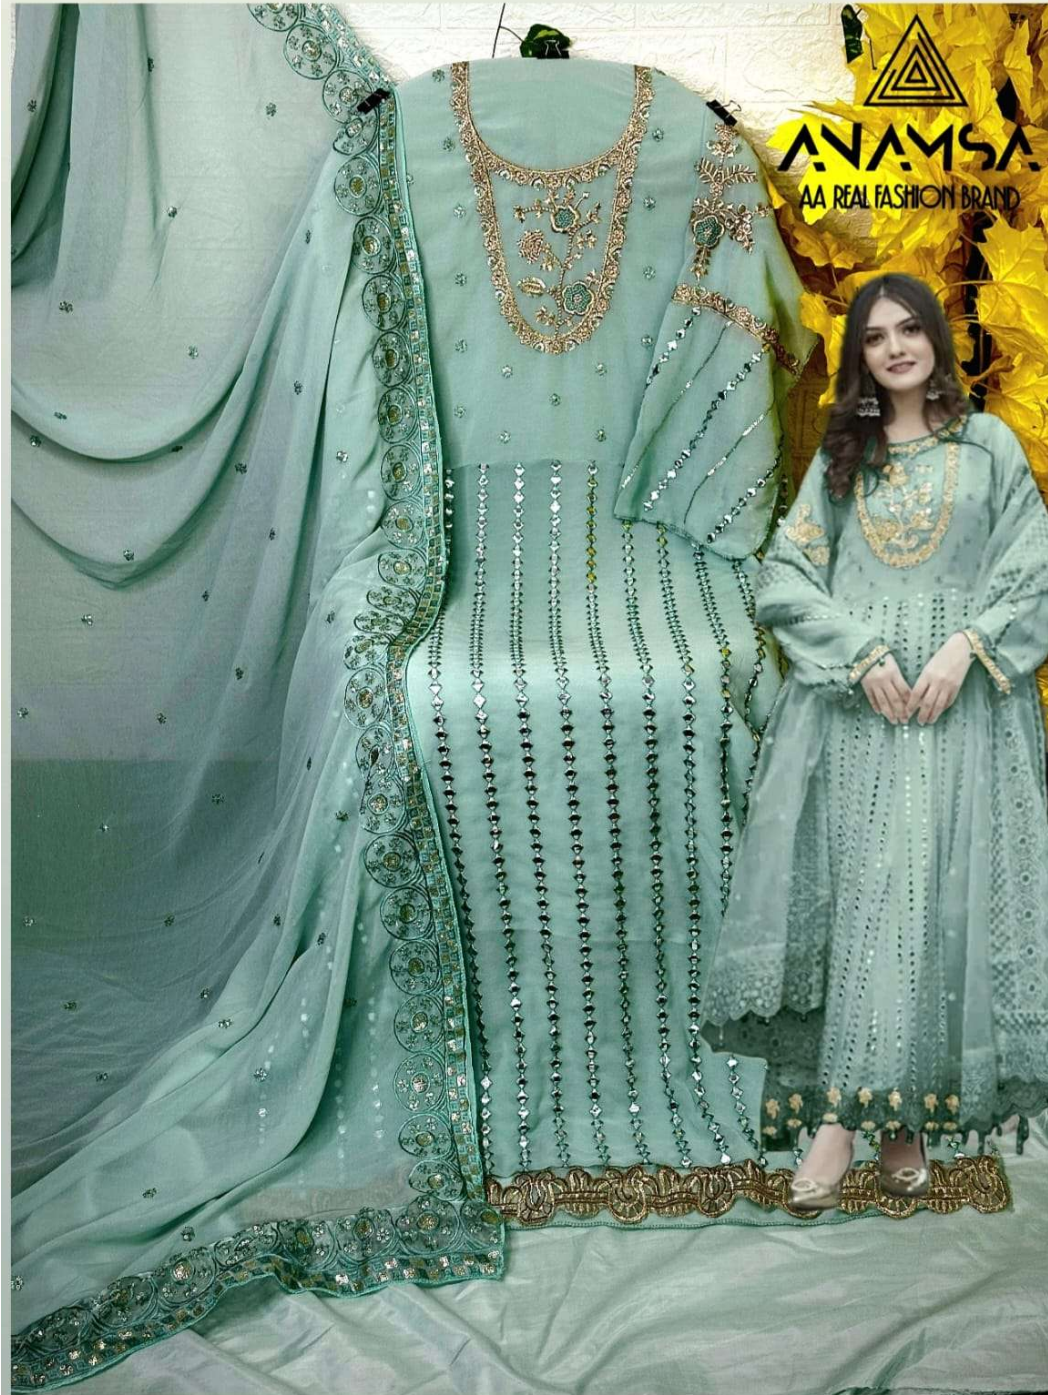

ANAMSA
HIT BEAUTIFUL COLOURS

TOP- PURE FOX GEORGETTE WITH HEAVY EMBROIDERY AND SEQUENCE WORK

BOTTOMINNER- DULL SHANTOON

DUPATTA- PURE GEORGETTE FANCY DUPATTA AND HEAVY EMBROIDERY

7773

D.No:-264 A

TOP- PURE FOX GEORGETTE WITH HEAVY EMBROIDERY AND SEQUENCE WORK

BOTTOMINNER- DULL SHANTOON

DUPATTA- PURE GEORGETTE FANCY DUPATTA AND HEAVY EMBROIDERY

7773

D.No:-264 B

TOP- PURE FOX GEORGETTE WITH HEAVY EMBROIDERY AND SEQUENCE WORK
BOTTOMINNER- DULL SHANTOON
DUPATTA- PURE GEORGETTE FANCY DUPATTA AND HEAVY EMBROIDERY

7773

TOP- PURE FOX GEORGETTE WITH HEAVY EMBROIDERY AND SEQUENCE WORK

BOTTOMINNER- DULL SHANTOON

DUPATTA- PURE GEORGETTE FANCY DUPATTA AND HEAVY EMBROIDERY

7773

D.No:-264 D

ANAMSA
HIT BEAUTIFUL COLOURS

TOP- PURE FOX GEORGETTE WITH HEAVY EMBROIDERY AND SEQUENCE WORK

BOTTOMINNER- DULL SHANTOON

DUPATTA- PURE GEORGETTE FANCY DUPATTA AND HEAVY EMBROIDERY

Z7773
D.No:-264 A

Z7773
D.No:-264 B

Z7773
D.No:-264 C

Z7773
D.No:-264 D