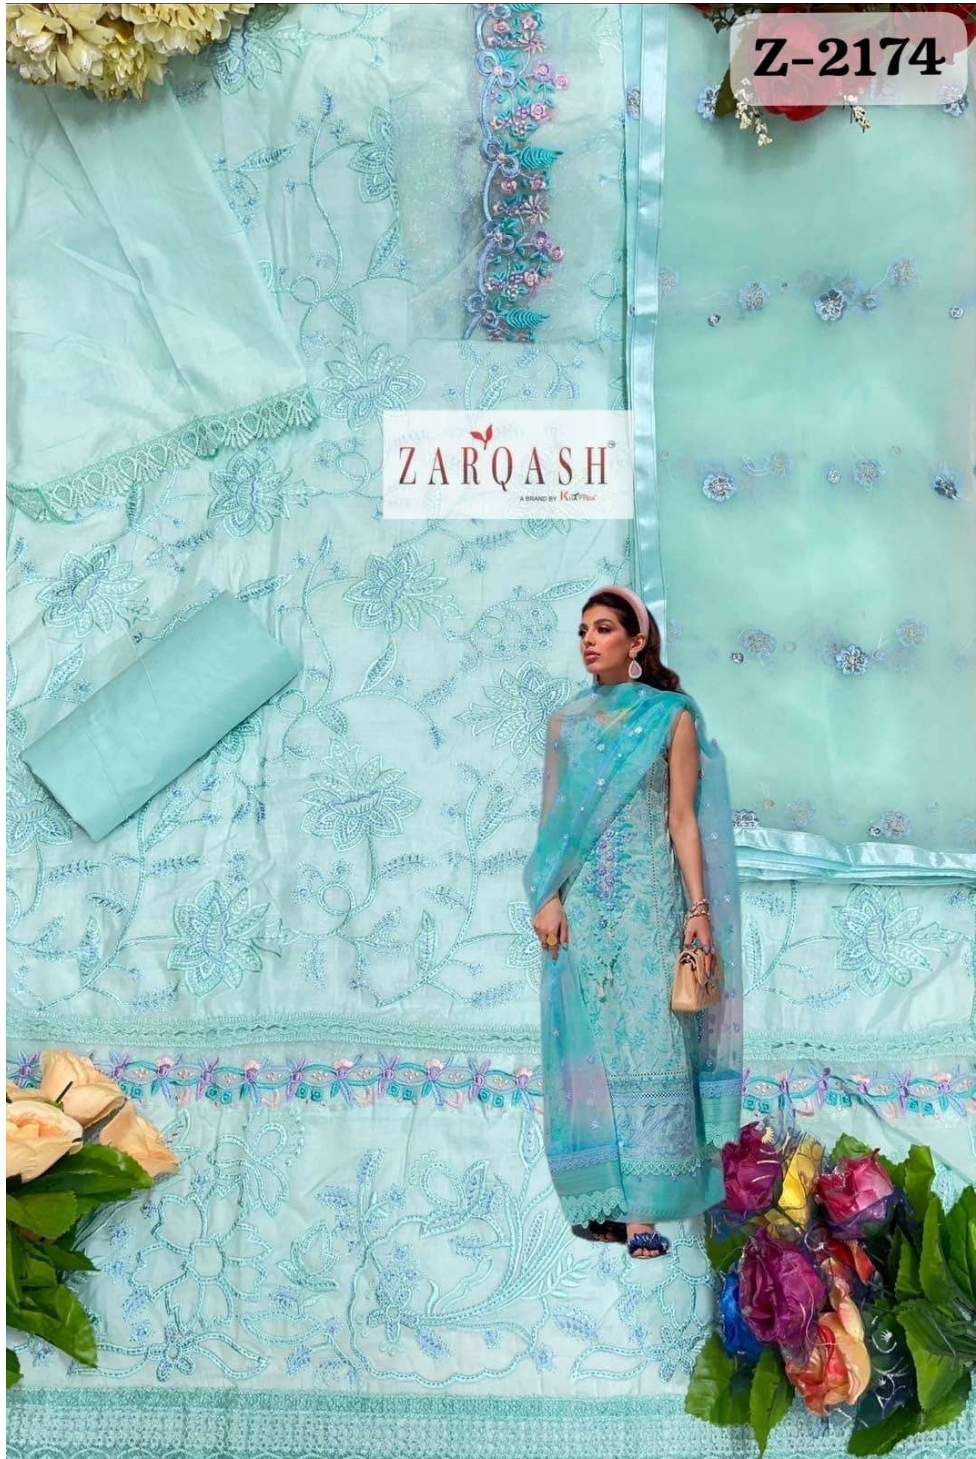

ZARQASHTM
A BRAND BY KHAYYRA

Z-2171

FEBRIC DETAILS

TOP :- Lawn Cotton Heavy Embroidered.

BOTTOM :- Seami Lawn Cotton.

DUPATTA :- Silk Chiffon Digital Print.

ZARQASHTM
A BRAND BY KHAYYRA

Z-2171

FEBRIC DETAILS

TOP :- Lawn Cotton Heavy Embroidered.

BOTTOM :- Seami Lawn Cotton.

DUPATTA :- Silk Chiffon Digital Print.

Z-2171

ZARQASH[®]
A BRAND BY KATRA

ZARQASHTM
A BRAND BY KHAYYRA

Z-2172

FEBRIC DETAILS

TOP :- Lawn Cotton Heavy Embroidered.

BOTTOM :- Seami Lawn Cotton.

DUPATTA :- Silk Chiffon Digital Print.

Z-2172

ZARQASH[®]
A BRAND BY KOTNIC

ZARQASHTM
A BRAND BY KHAYYRA

Z-2173

FEBRIC DETAILS

TOP :- Lawn Cotton Heavy Embroidered.

BOTTOM :- Seami Lawn Cotton.

DUPATTA :- Net Dupatta With Embroidery.

Z-2174

ZARQASH
A BRAND BY KAYEER

ZARQASH™

AZIZ LUXURY LAWN