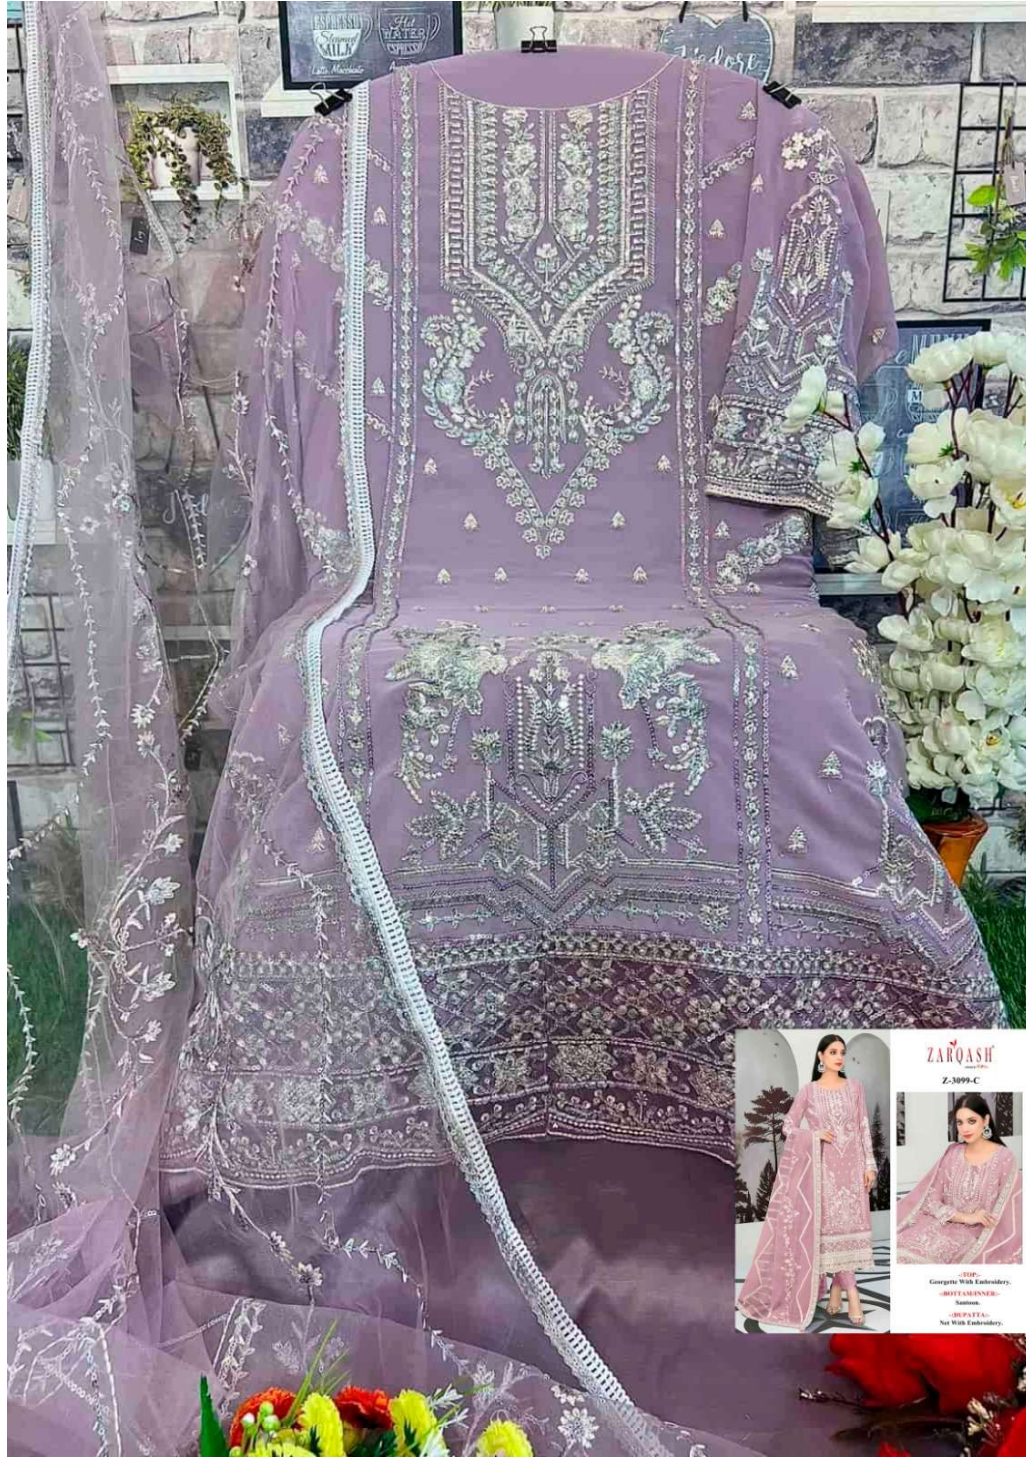

ZARQASH
Z-3099-C