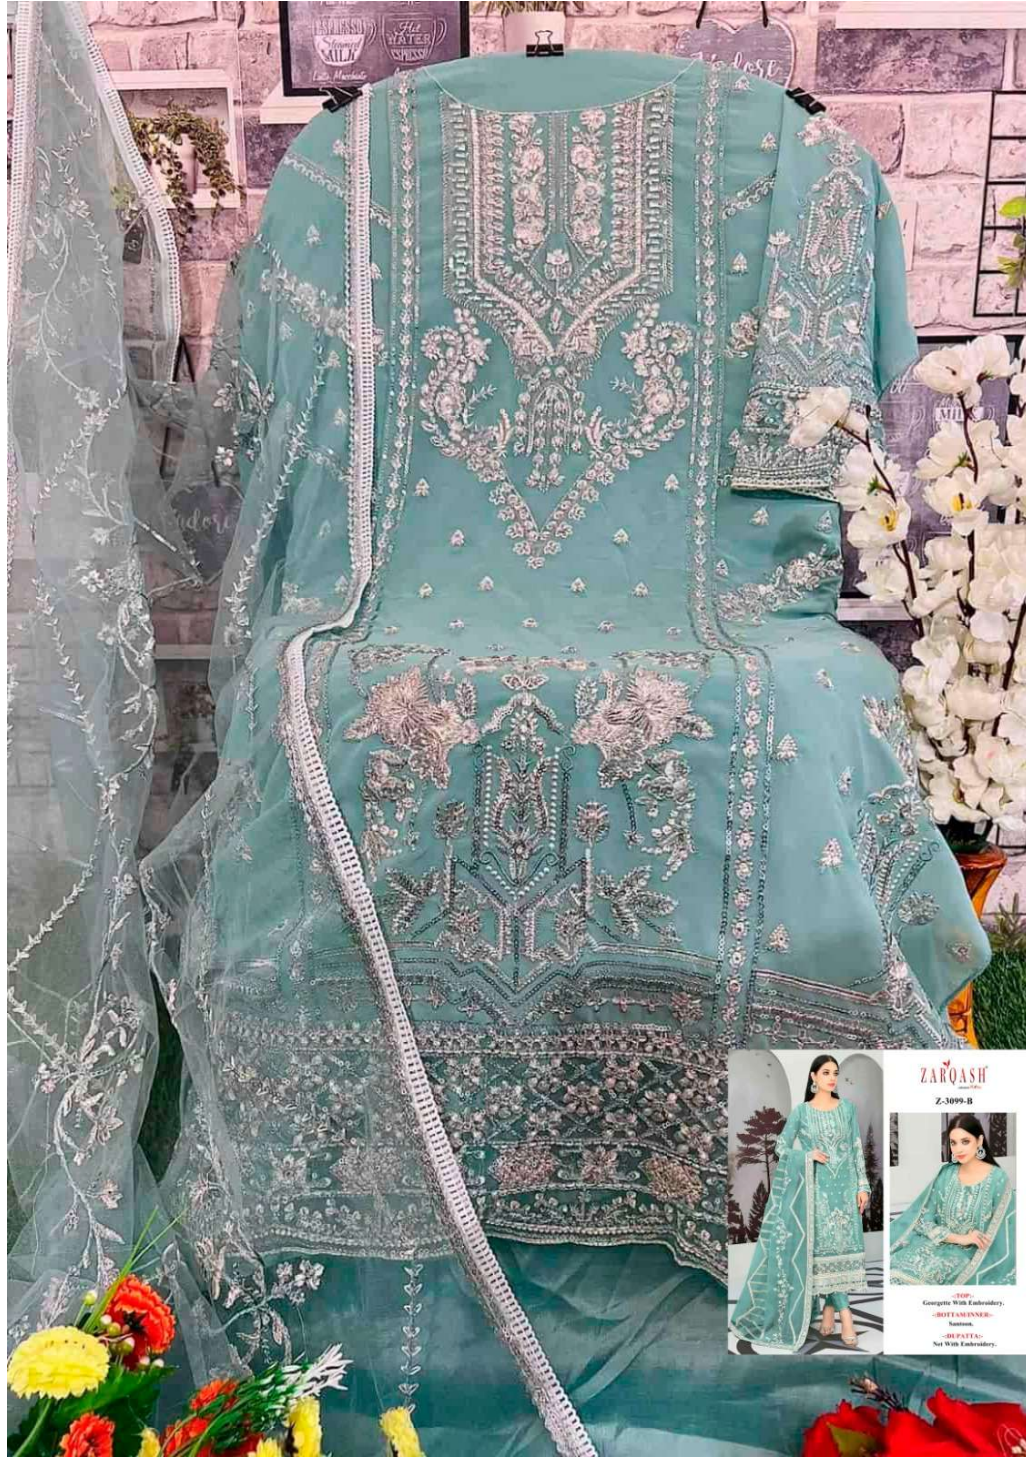

ZARQASH[®]
A BRAND BY K&P[®]

Z-3099-A

-:TOP:-

Georgette With Embroidery.

-:BOTTAM/INNER:-

Santoon.

-:DUPATTA:-

Net With Embroidery.

ZARQASH
Z-3099-A

•TOP:
Georgette With Embroidery.
•BOTTOMS/NECK:
Santoon.
•SHIRT/CYAL:
Net With Embroidery.

ZARQASH[®]
A BRAND BY *KaX* *India*

Z-3099-B

-:TOP:-

Georgette With Embroidery.

-:BOTTAM/INNER:-

Santoon.

-:DUPATTA:-

Net With Embroidery.

ZARQASH[®]
A BRAND BY K&S[®]

Z-3099-C

-:TOP:-

Georgette With Embroidery.

-:BOTTAM/INNER:-

Santoon.

-:DUPATTA:-

Net With Embroidery.

ZARQASH
Z-3099-C

•TOP:
Georgette With Embroidery.
•BOTTOMSLEEVES:
Satin.
•SHIRT:
Net With Embroidery.