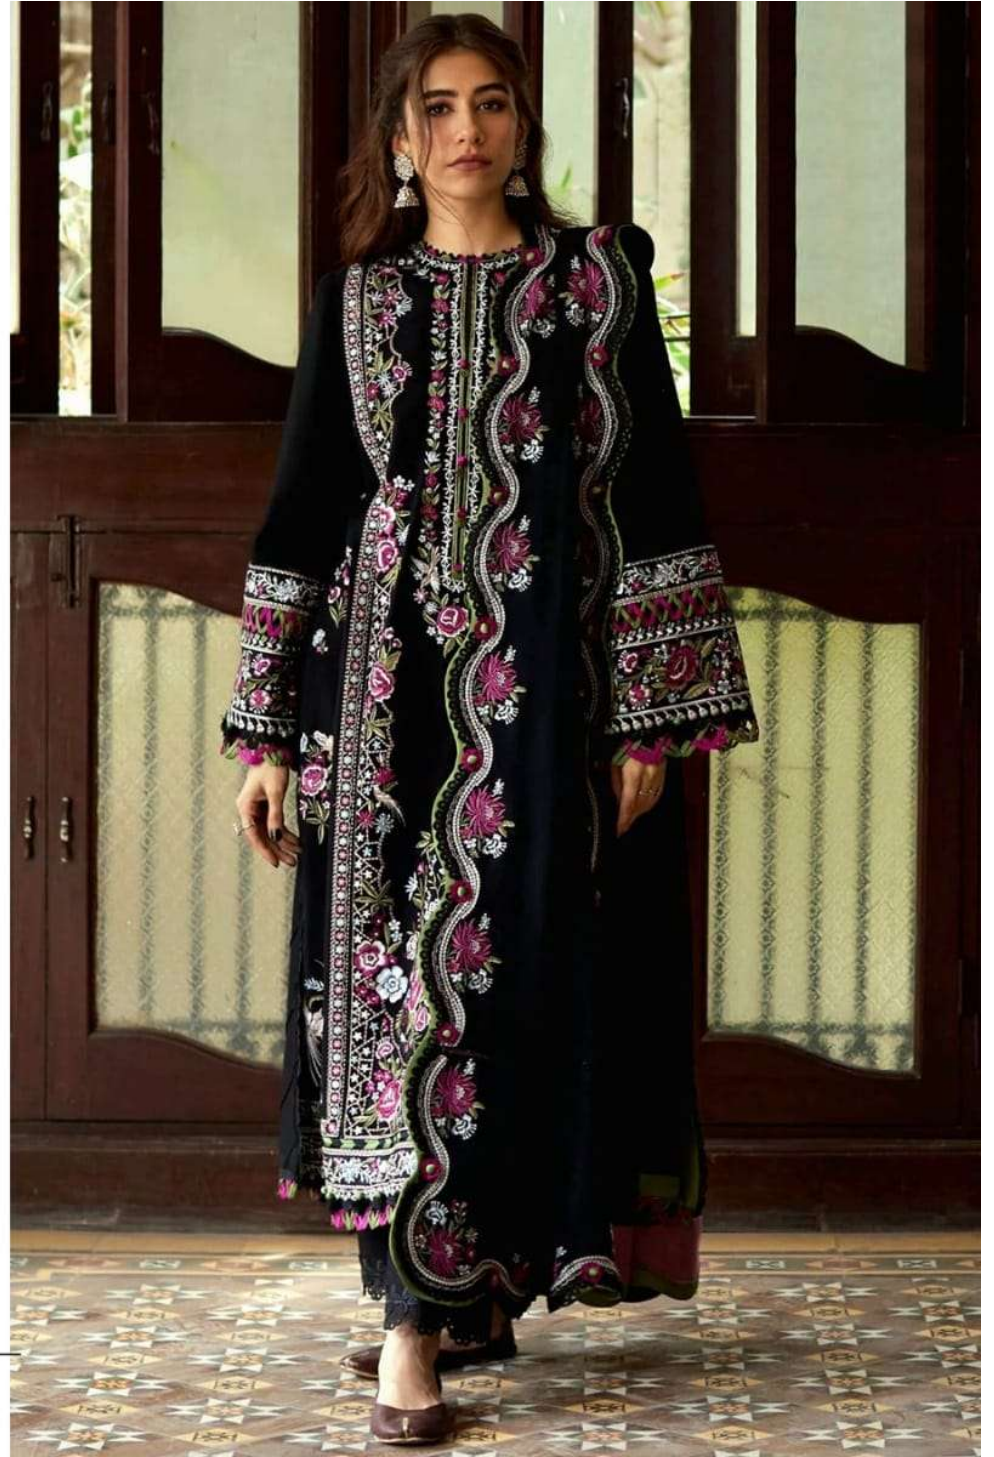

**TOP- PURE FOX GEORGETTE WITH HEAVY EMBROIDERY AND SEQUENCE WORK**

**BOTTOM/INNER- DULL SHANTOON**

**DUPATTA- PURE GEORGETTE FANCY DUPATTA AND HEAVY EMBROIDERY**

77773  
D.No:-277

**TOP- PURE FOX GEORGETTE WITH HEAVY EMBROIDERY AND SEQUENCE WORK**

**BOTTOM/INNER- DULL SHANTOON**

**DUPATTA- PURE GEORGETTE FANCY DUPATTA AND HEAVY EMBROIDERY**

77773  
D.No:-277

  
**ANAMSA**  
AA REAL FASHION BRAND