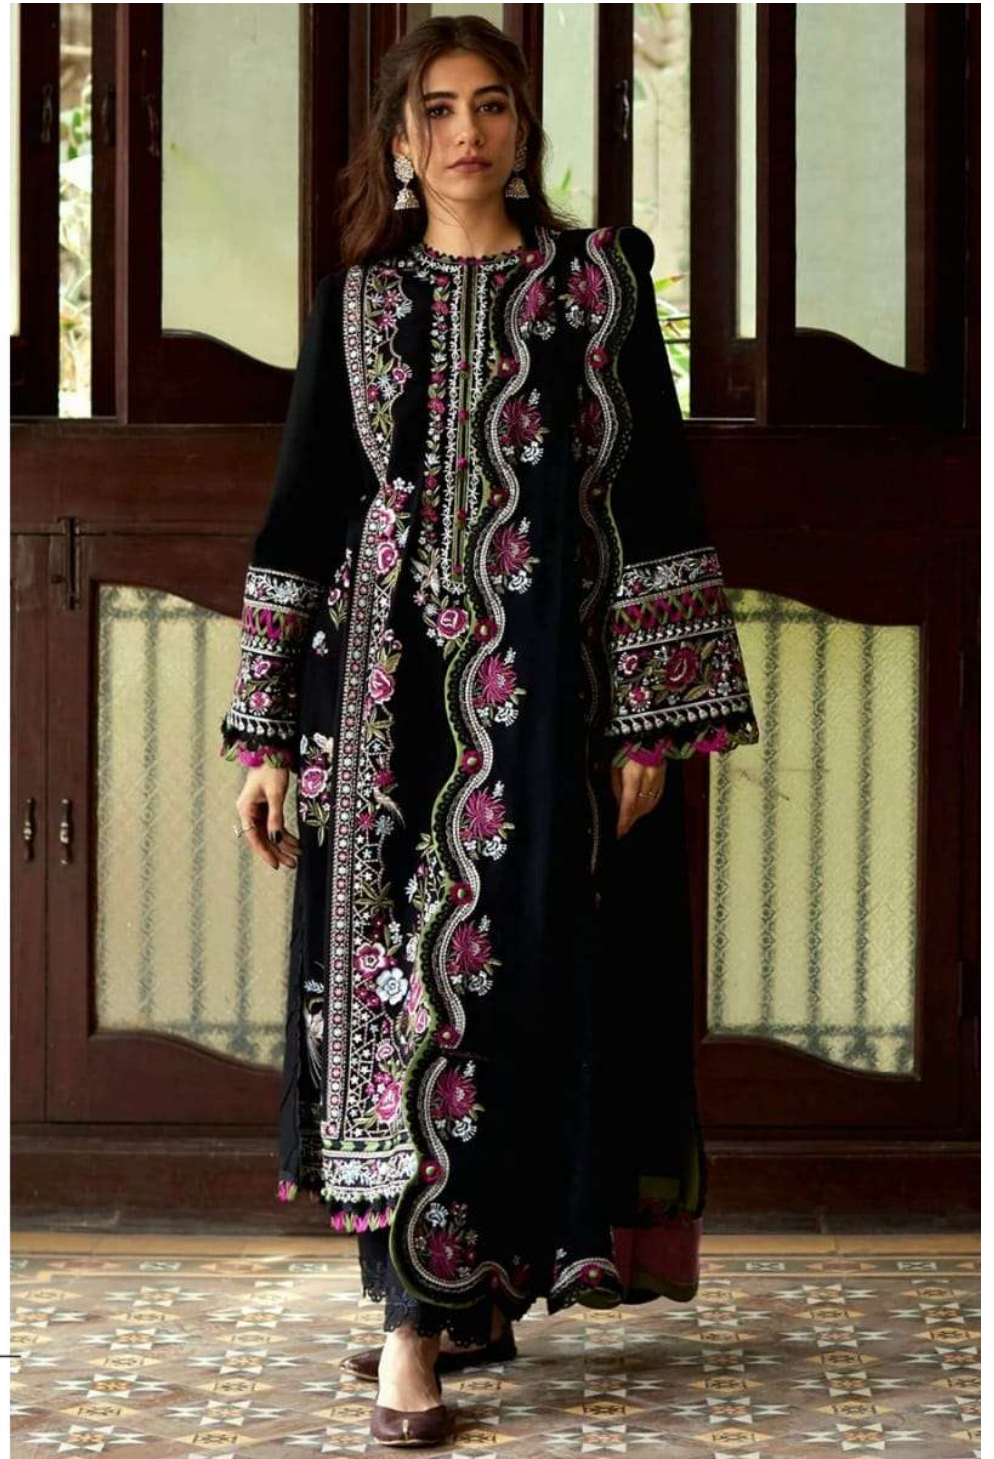

**TOP- PURE FOX GEORGETTE WITH HEAVY EMBROIDERY AND SEQUENCE WORK**

**BOTTOM/INNER- DULL SHANTOON**

**DUPATTA- PURE GEORGETTE FANCY DUPATTA AND HEAVY EMBROIDERY**

77773  
D.No:-277

**TOP- PURE FOX GEORGETTE WITH HEAVY EMBROIDERY AND SEQUENCE WORK**

**BOTTOM/INNER- DULL SHANTOON**

**DUPATTA- PURE GEORGETTE FANCY DUPATTA AND HEAVY EMBROIDERY**

77773  
D.No:-277

  
**ANAMSA**  
AA REAL FASHION BRAND