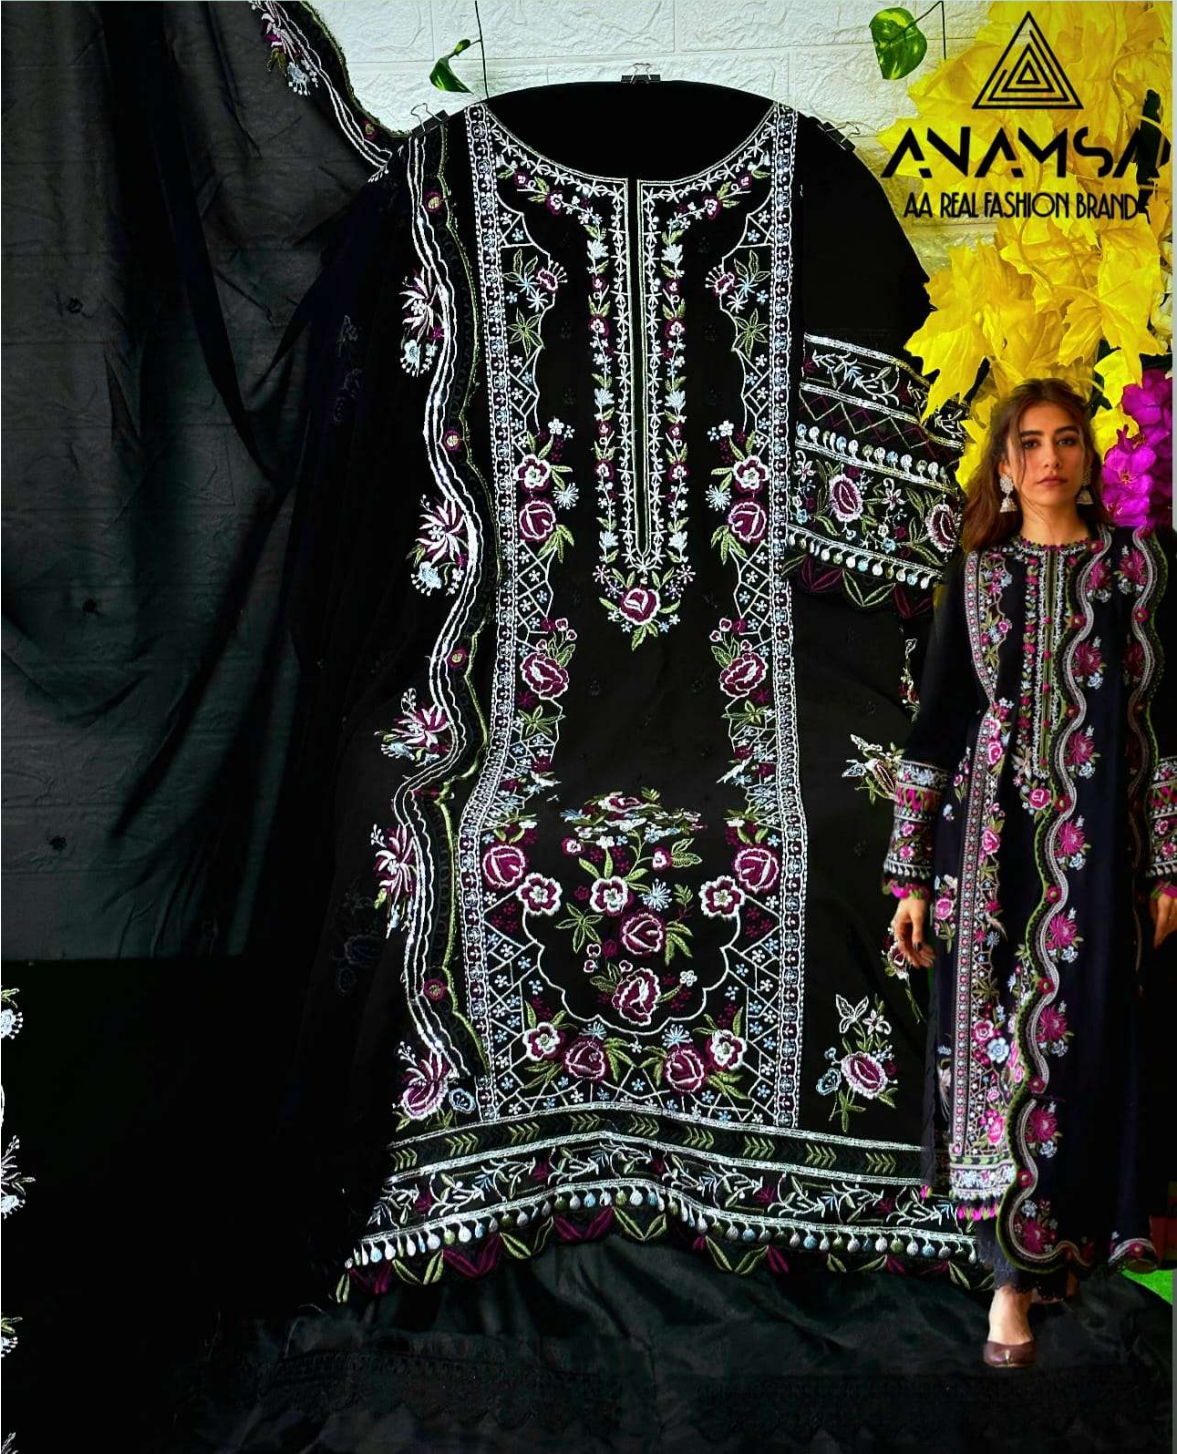

**TOP- PURE FOX GEORGETTE WITH HEAVY EMBROIDERY AND SEQUENCE WORK**

**BOTTOM/INNER- DULL SHANTOON**

**DUPATTA- PURE GEORGETTE FANCY DUPATTA AND HEAVY EMBROIDERY**

77773  
D.No:-277

**TOP- PURE FOX GEORGETTE WITH HEAVY EMBROIDERY AND SEQUENCE WORK**

**BOTTOM/INNER- DULL SHANTOON**

**DUPATTA- PURE GEORGETTE FANCY DUPATTA AND HEAVY EMBROIDERY**

77773  
D.No:-277

  
**ANAMSA**  
AA REAL FASHION BRAND