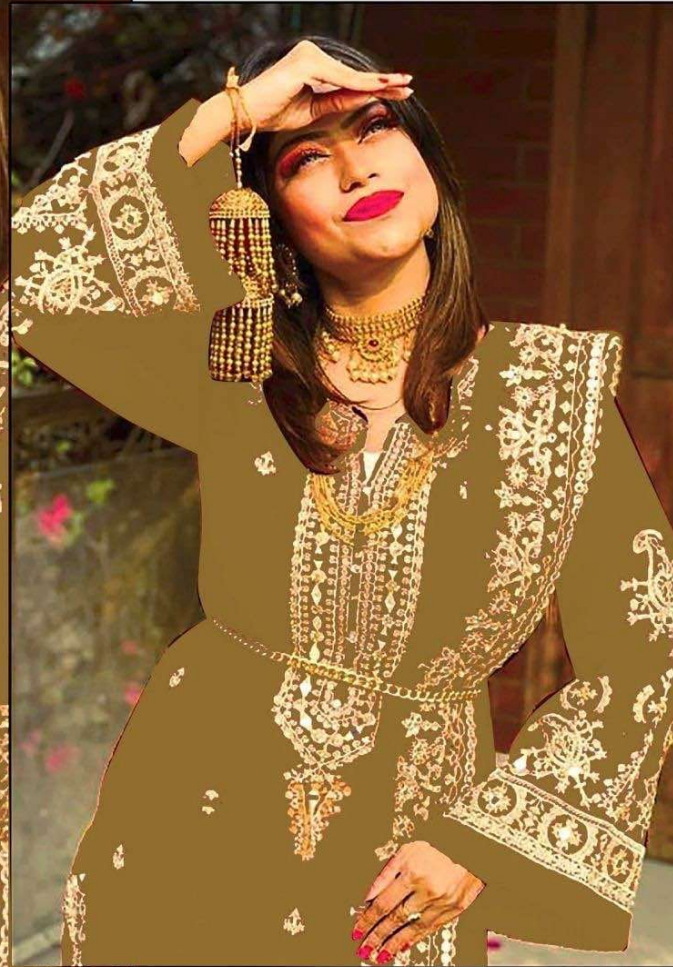

ZARQASH<sup>®</sup>

A BRAND BY KHAYYRA

Z-3023-A

-:TOP :-

ORGANZA EMBROIDERED.

-:BOTTOM/INNER :-

SANTOON

-:DUPATTA :-

Z-3023-B

-:TOP :-

ORGANZA EMBROIDERED.

-:BOTTOM/INNER :-

SANTOON

-:DUPATTA :-

ORGANZA EMBROIDERED.

ZAROASHI

A BRAND BY KUTMA

ZAROASHI

3023 B

ZARQASH<sup>®</sup>

A BRAND BY KHAYYARA

Z-3023-K

-:TOP :-

ORGANZA EMBROIDERED.