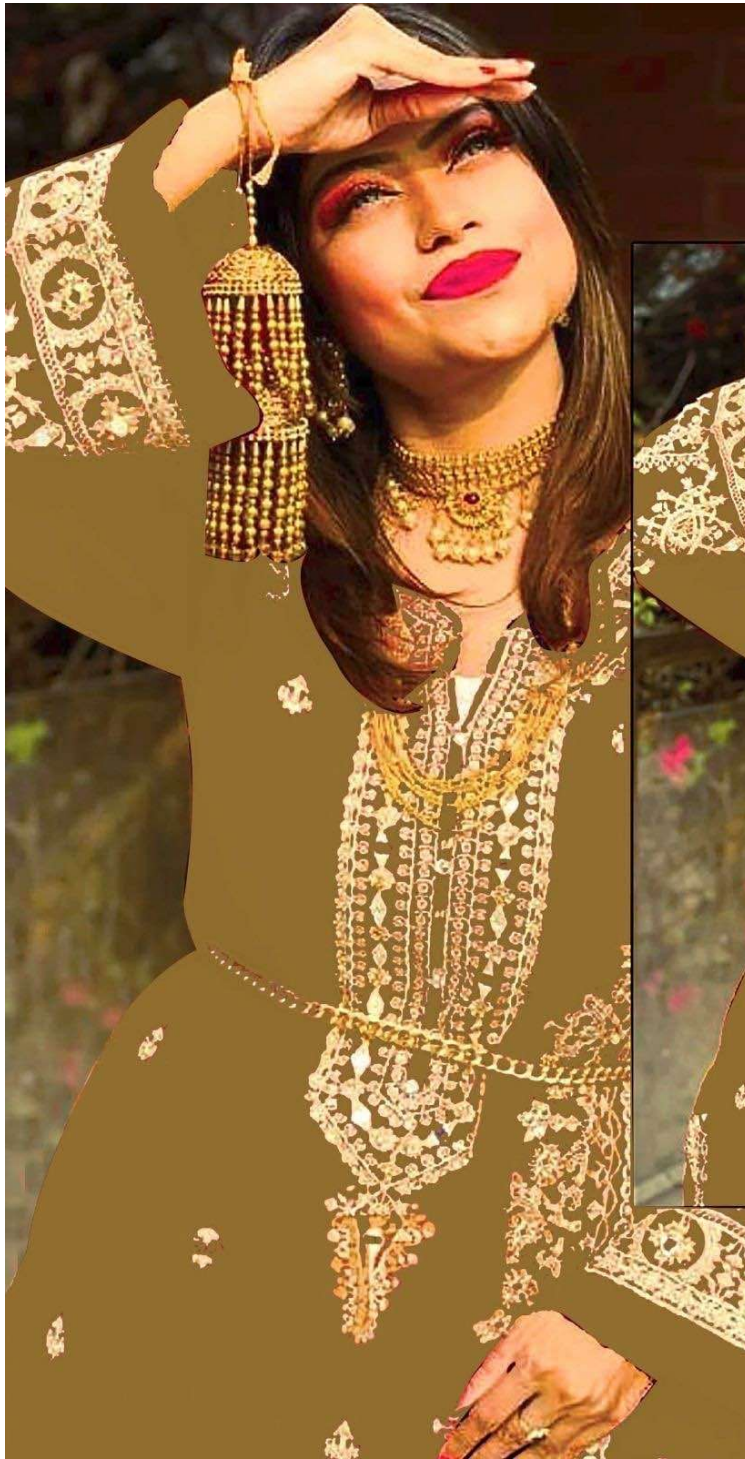

ZARQASH®

A BRAND BY KHAYYARA

Z-3023-K

-:TOP :-

ORGANZA EMBROIDERED.

-:BOTTOM/INNER :-

SANTOON

-:DUPATTA :-

ORGANZA EMBROIDERED.