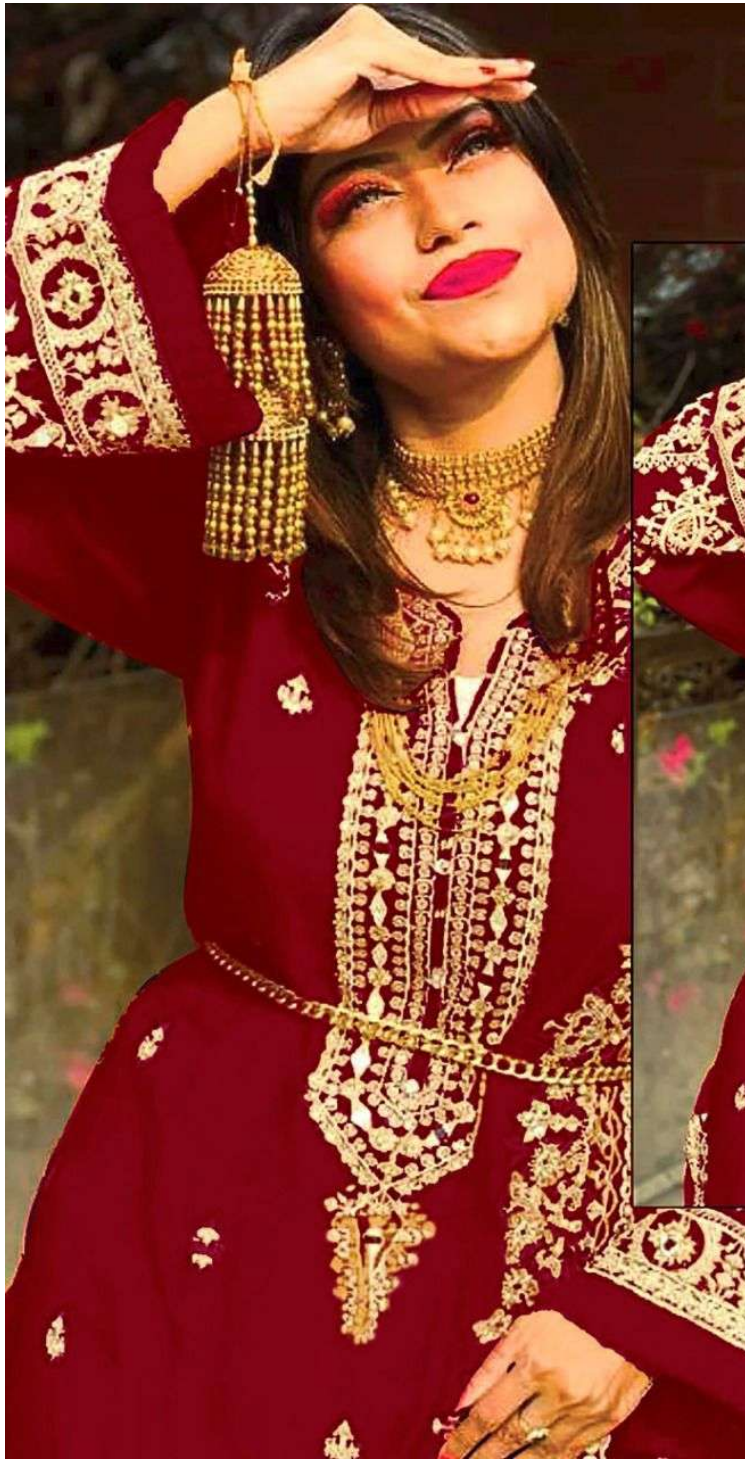

ZARQASH<sup>®</sup>

A BRAND BY KHAYYRA

Z-3023-A

-:TOP :-

ORGANZA EMBROIDERED.

-:BOTTOM/INNER :-

SANTOON

-:DUPATTA :-

ORGANZA EMBROIDERED.

3023 A

VAROASH

DESIGNED BY KUMAR

VAROASH

DESIGNED BY KUMAR

ZARQASH<sup>®</sup>

A BRAND BY KHAYYA

Z-3023-B

-:TOP :-

ORGANZA EMBROIDERED.

-:BOTTOM/INNER :-

SANTOON

-:DUPATTA :-

ORGANZA EMBROIDERED.

ZAROASHI