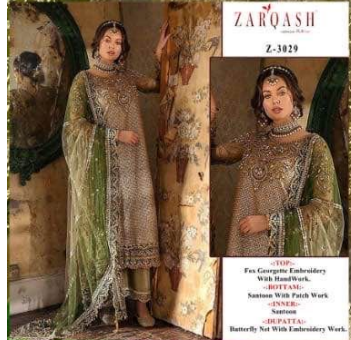

ZARQASH
Z-3029