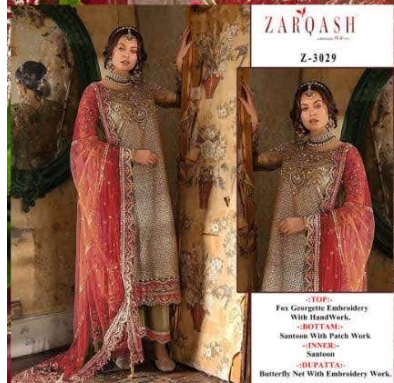

ZARQASH
Z-3029