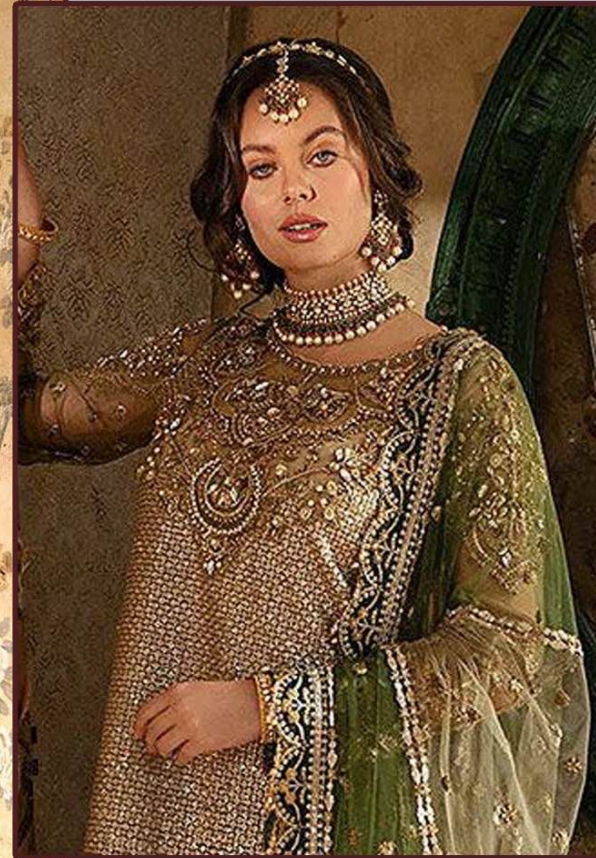

ZARQASH
A BRAND BY KUTYRA

Z-3029

-:TOP:-
Fox Georgette Embroidery
With HandWork.
-:BOTTAM:-
Santoon With Patch Work
-:INNER:-
Santoon
-:DUPATTA:-
Butterfly Net With Embroidery W

ZARQASH
A BRAND BY KUTYRA

Z-3029

-:TOP:-
Fox Georgette Embroidery
With HandWork.
-:BOTTAM:-
Santoon With Patch Work
-:INNER:-
Santoon
-:DUPATTA:-
Butterfly Net With Embroidery Wo

ZARQASHTM
A BRAND BY KAYYRA

Z-3029

-:TOP:-

**Fox Georgette Embroidery
With HandWork.**