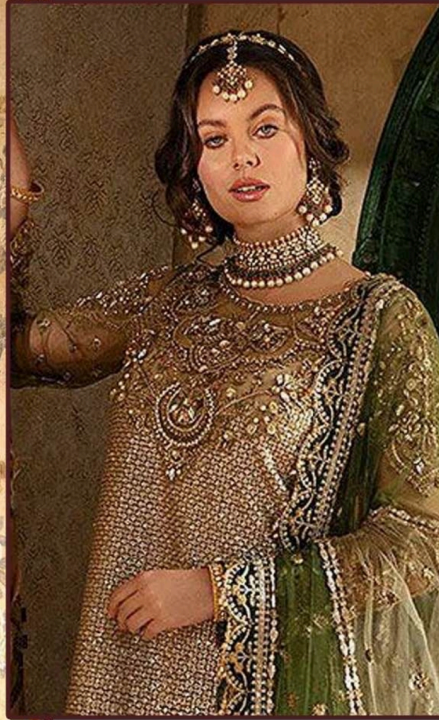

-:TOP:-
Fox Georgette Embroidery
With HandWork.
-:BOTTAM:-
Santoon With Patch Work
-:INNER:-
Santoon
-:DUPATTA:-
Butterfly Net With Embroidery W