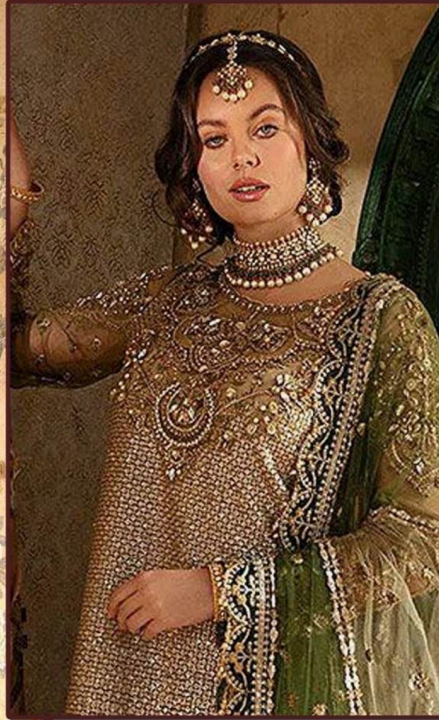

ZARQASH
A BRAND BY KUTYRA

Z-3029

-:TOP:-
Fox Georgette Embroidery
With HandWork.
-:BOTTAM:-
Santoon With Patch Work
-:INNER:-
Santoon
-:DUPATTA:-
Butterfly Net With Embroidery W

ZARQASH
A BRAND BY KUTYRA

Z-3029

-:TOP:-
Fox Georgette Embroidery
With HandWork.
-:BOTTAM:-
Santoon With Patch Work
-:INNER:-
Santoon
-:DUPATTA:-
Butterfly Net With Embroidery Wo

ZARQASHTM
A BRAND BY KAYYRA

Z-3029

-:TOP:-

**Fox Georgette Embroidery
With HandWork.**