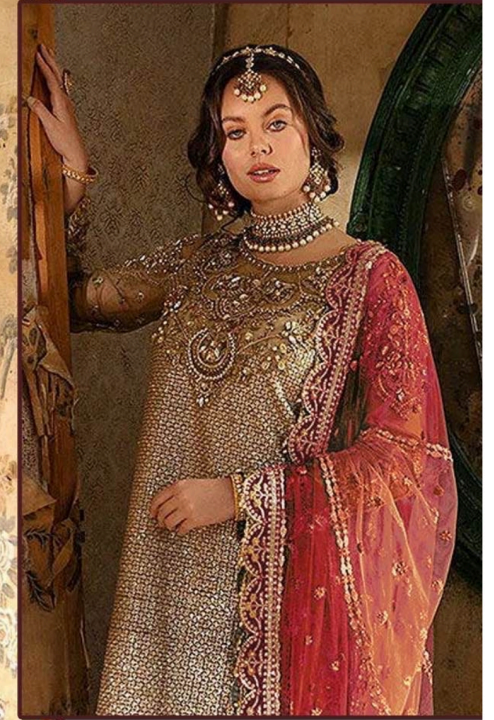

-:TOP:-
Fox Georgette Embroidery
With HandWork.
-:BOTTAM:-
Santoon With Patch Work
-:INNER:-
Santoon
-:DUPATTA:-
Butterfly Net With Embroidery Wo