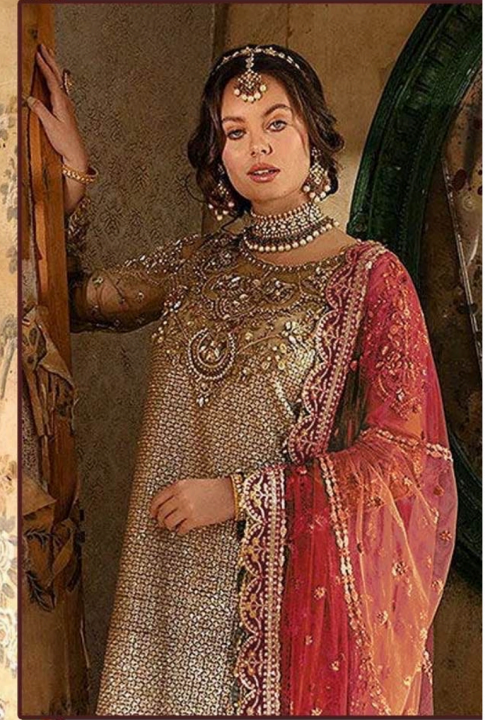

ZARQASH
A BRAND BY KUTYRA

Z-3029

-:TOP:-
Fox Georgette Embroidery
With HandWork.
-:BOTTAM:-
Santoon With Patch Work
-:INNER:-
Santoon
-:DUPATTA:-
Butterfly Net With Embroidery W

ZARQASH
A BRAND BY KUTYRA

Z-3029

-:TOP:-
Fox Georgette Embroidery
With HandWork.
-:BOTTAM:-
Santoon With Patch Work
-:INNER:-
Santoon
-:DUPATTA:-
Butterfly Net With Embroidery Wo

ZARQASHTM
A BRAND BY KAYYRA

Z-3029

-:TOP:-

**Fox Georgette Embroidery
With HandWork.**