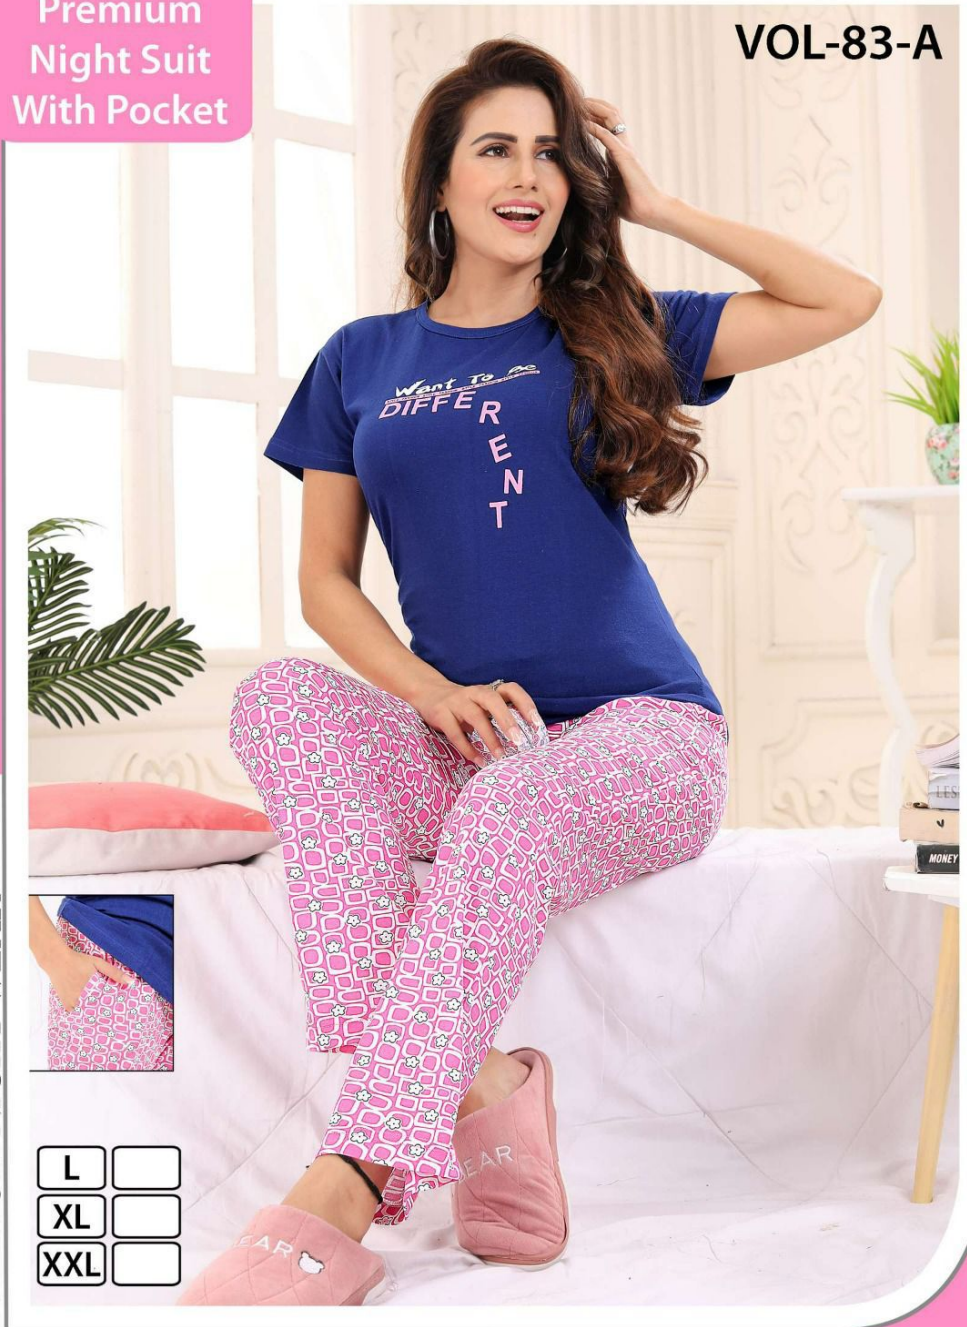

VOL:-83-A

Premium Night Suit With Pocket

L XL XXL

Premium
Night Suit
With Pocket

VOL-83-A

PREMIUM NIGHT WEAR

L	<input type="checkbox"/>
XL	<input type="checkbox"/>
XXL	<input type="checkbox"/>

Premium
Night Suit
With Pocket