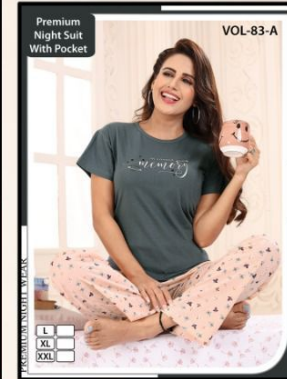

VOL:-83-A

Premium Night Suit With Pocket