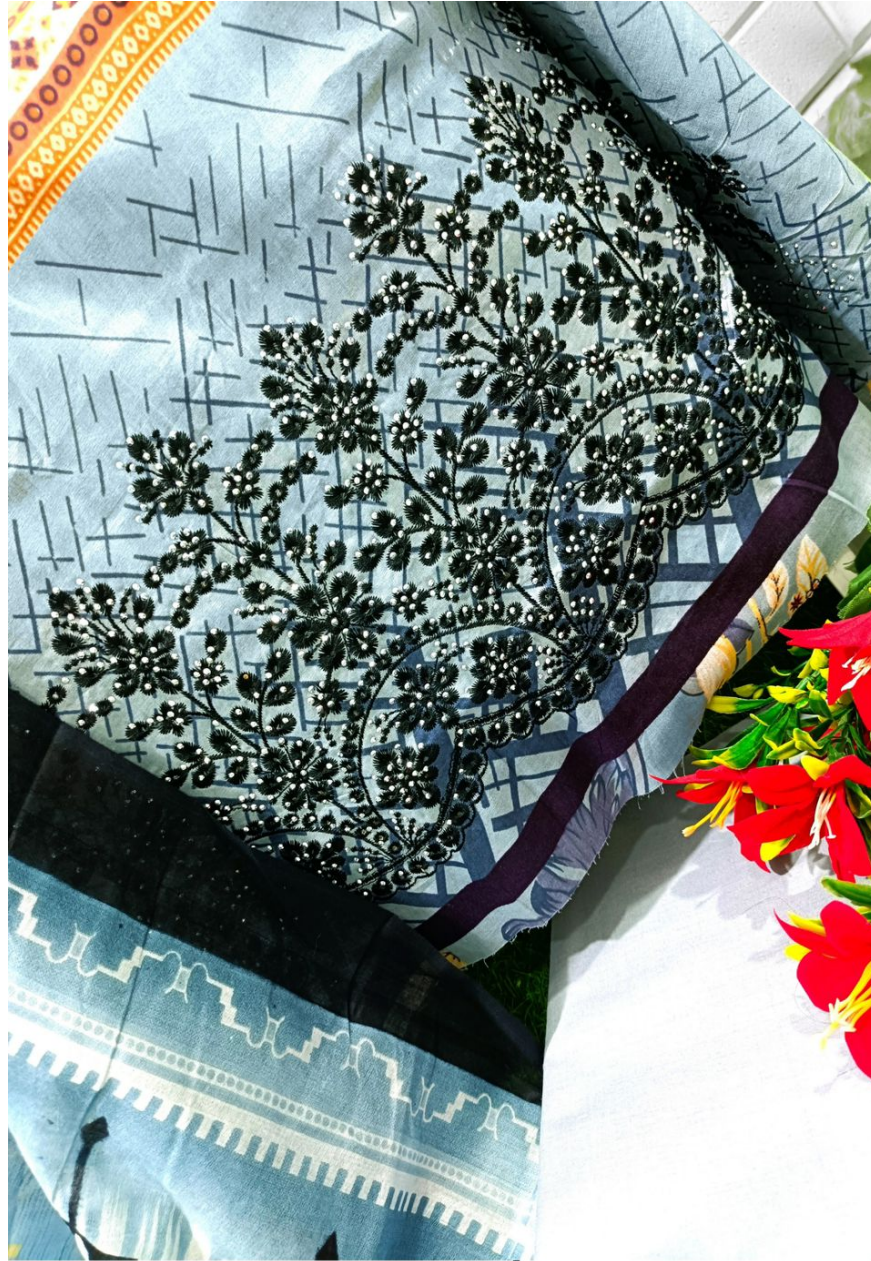

*Oriana*  
SELF EMBROIDERY DAMAN WORK WITH SWAROVSKI DIAMOND

**Gull Ahmed** ORIGINAL LAWN  
LAWN COLLECTION

[D.No.1004]

**Gull Ahmed** ORIGINAL LAWN<sup>TM</sup>  
LAWN COLLECTION

*Oriana*  
SELF EMBROIDERY DAMAN WORK WITH SWAROVSKI DIAMOND