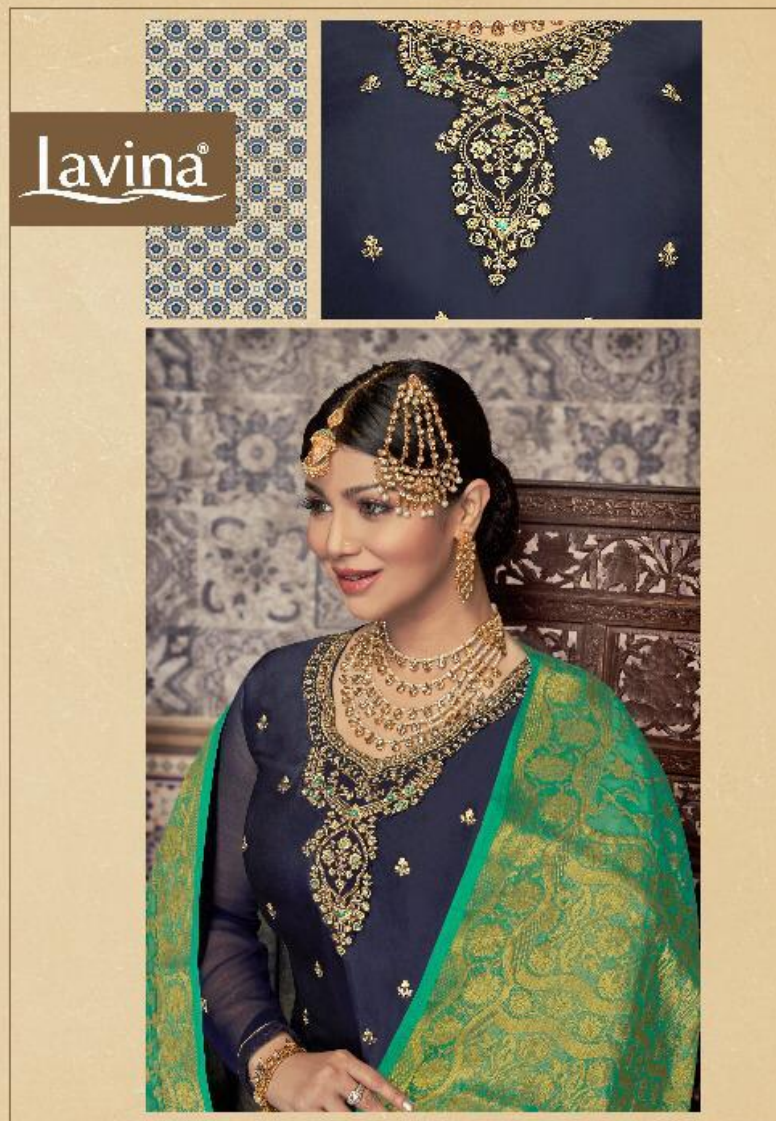

D.NO-10702