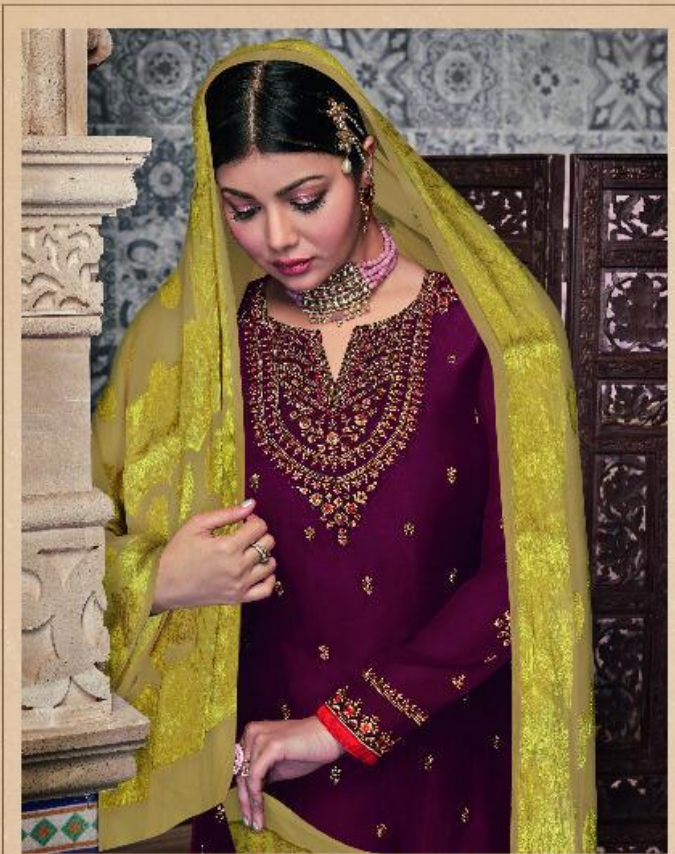

D.NO-10704