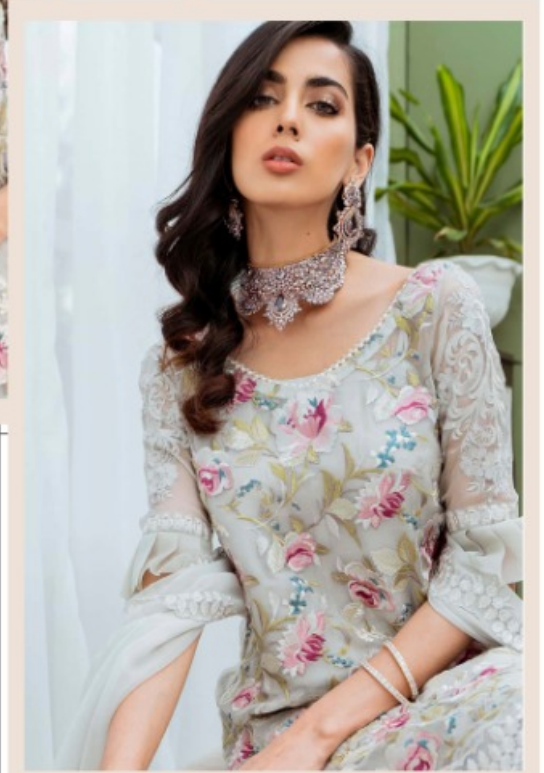

Charizma
DESIGNER

NAYAAB

EXSULIVE COLLECTION

Charizma
DESIGNER

NAYAAB

EXSULIVE COLLECTION

Celebrate
in **Style**

Styal No. 54003

Fresh look

AN INSPIRATIONAL FABRICS
UNDER THE DESIGNER PRINTED,
IS TRUE TO ITS NAME, TRADITIONAL
AND FOR WOMAN FROM ALL
WALKS OF LIFE.

Styal No. 54001

pearl
As white as a white pearl in the ocean of fashion.