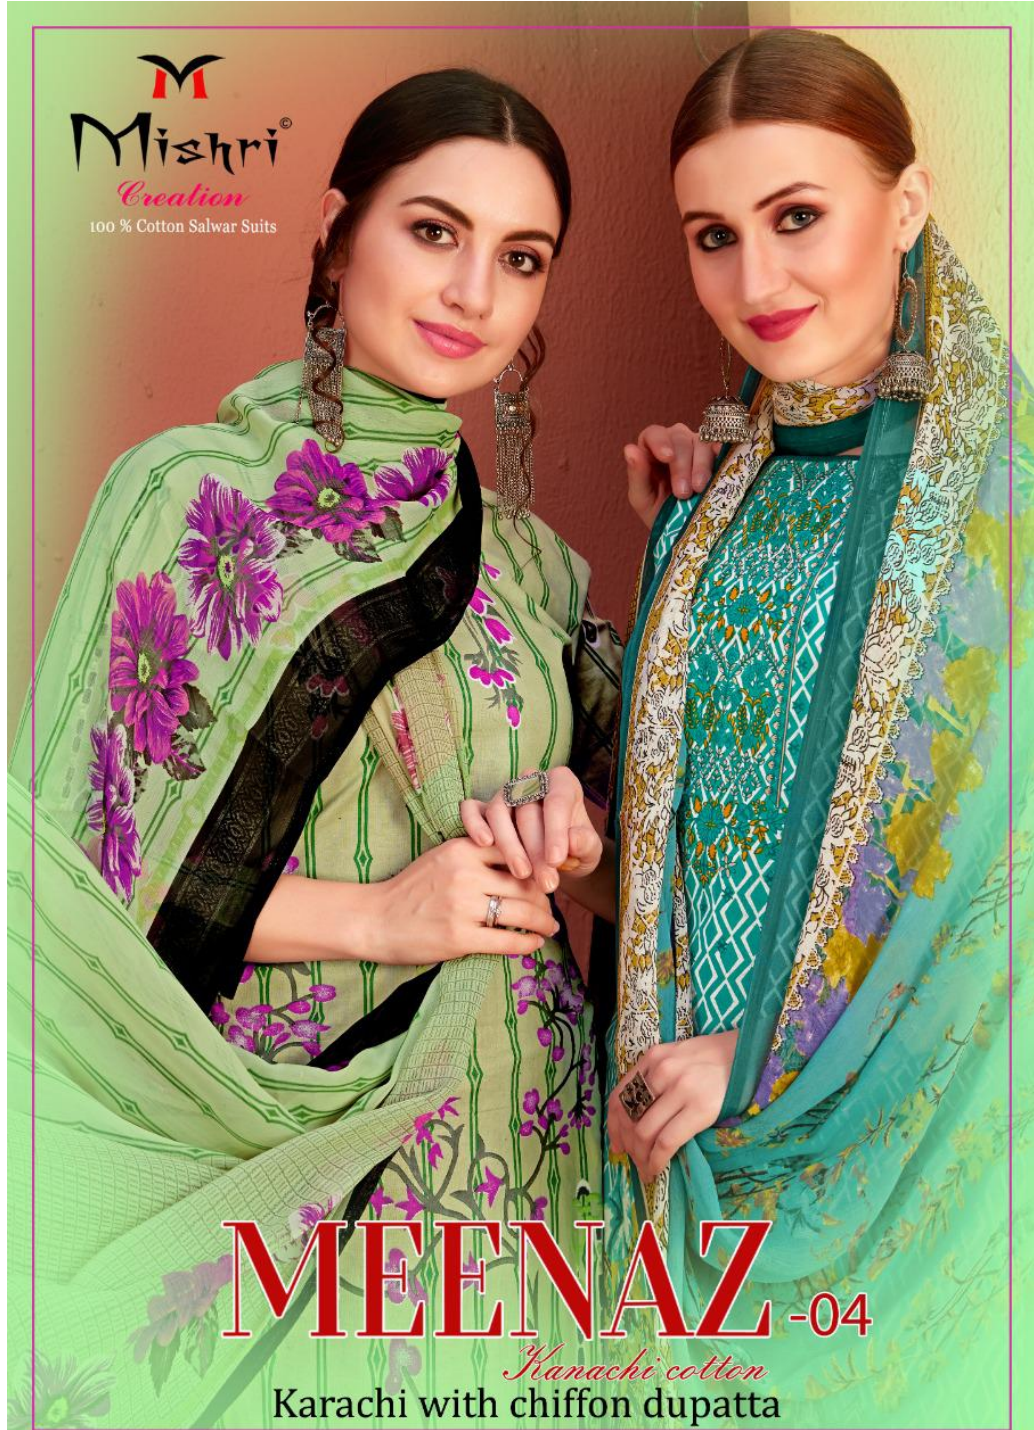

Mishri[®]
Creation
100 % Cotton Salwar Suits

MEENAZ -04

Kanachi cotton
Karachi with chiffon dupatta

Mishri[®]
Creation
100 % Cotton Salwar Suits

MEENAZ -04

Kanachi cotton
Karachi with chiffon dupatta

4001

4002

4003

4004

4005

4006

4007

4008

4009

Mishri[®]
Creation
 100 % Cotton Salwar Suits
MEENAZ
Karachi cotton Vol.04
 Karachi with chiffon dupatta