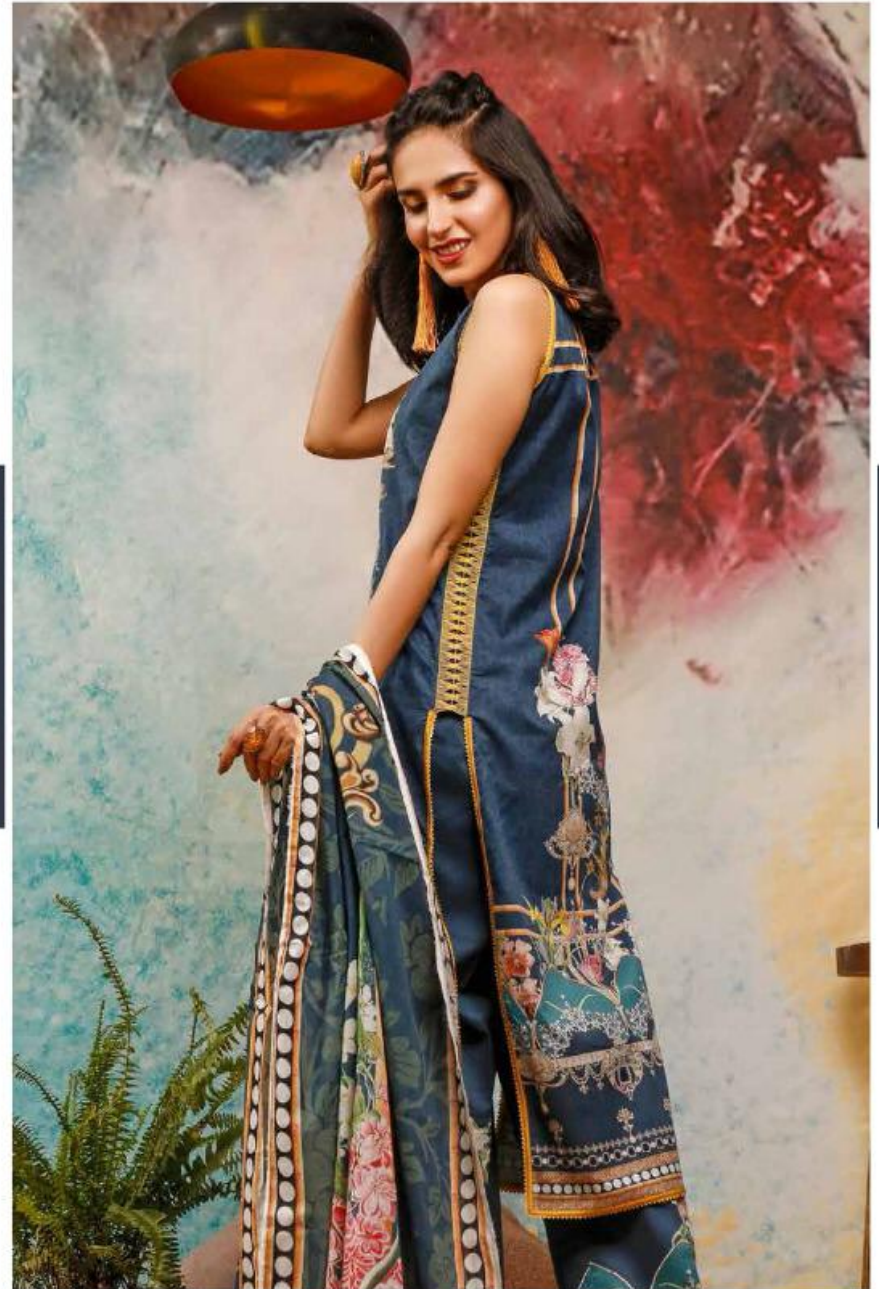

FAIR LADY
EXPORTS (I) PVT. LTD.

1003