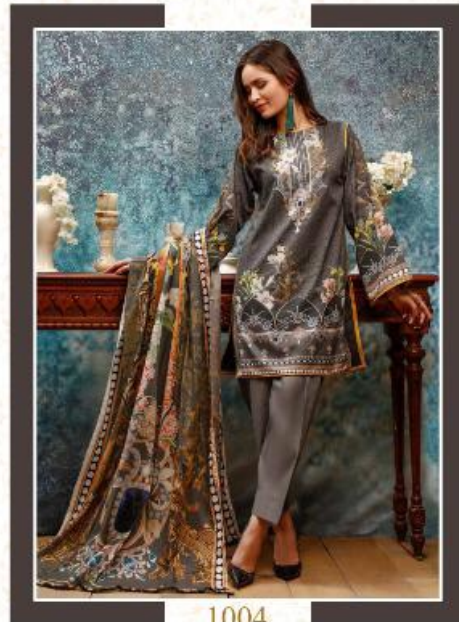

FIRDOUS

100% PURE LAWN DIGITAL PRINT WITH EXCLUSIVE HEAVY EMBROIDERY PATCH WORK

By

FAIR LADY
EXPORTS (I) PVT. LTD.