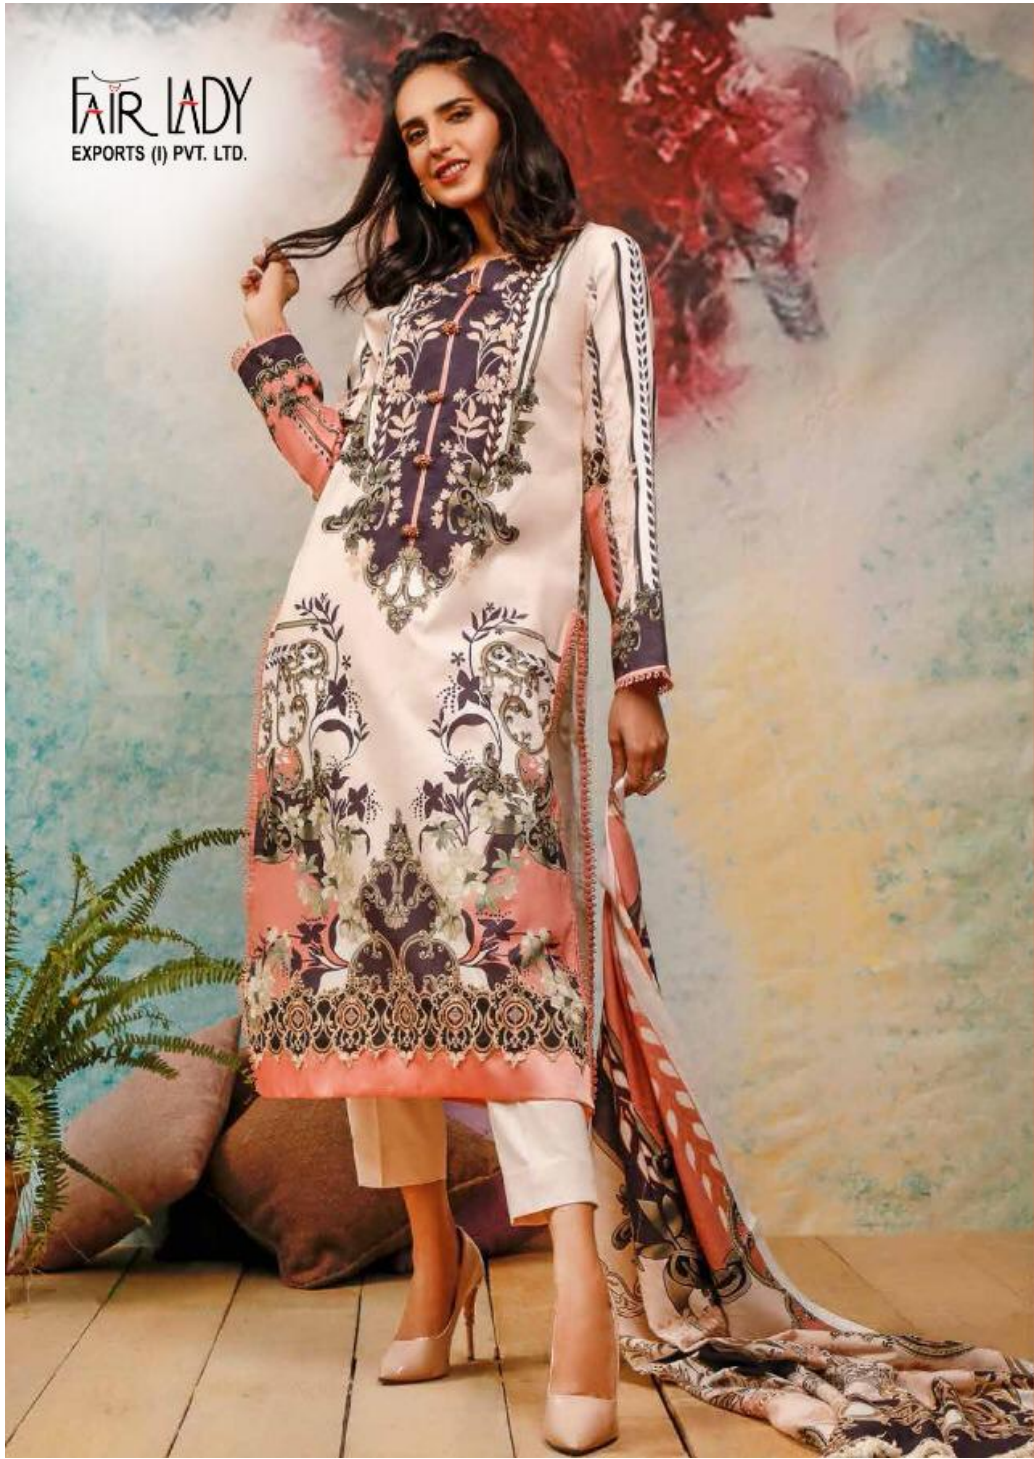

FAIR LADY
EXPORTS (I) PVT. LTD.

1002