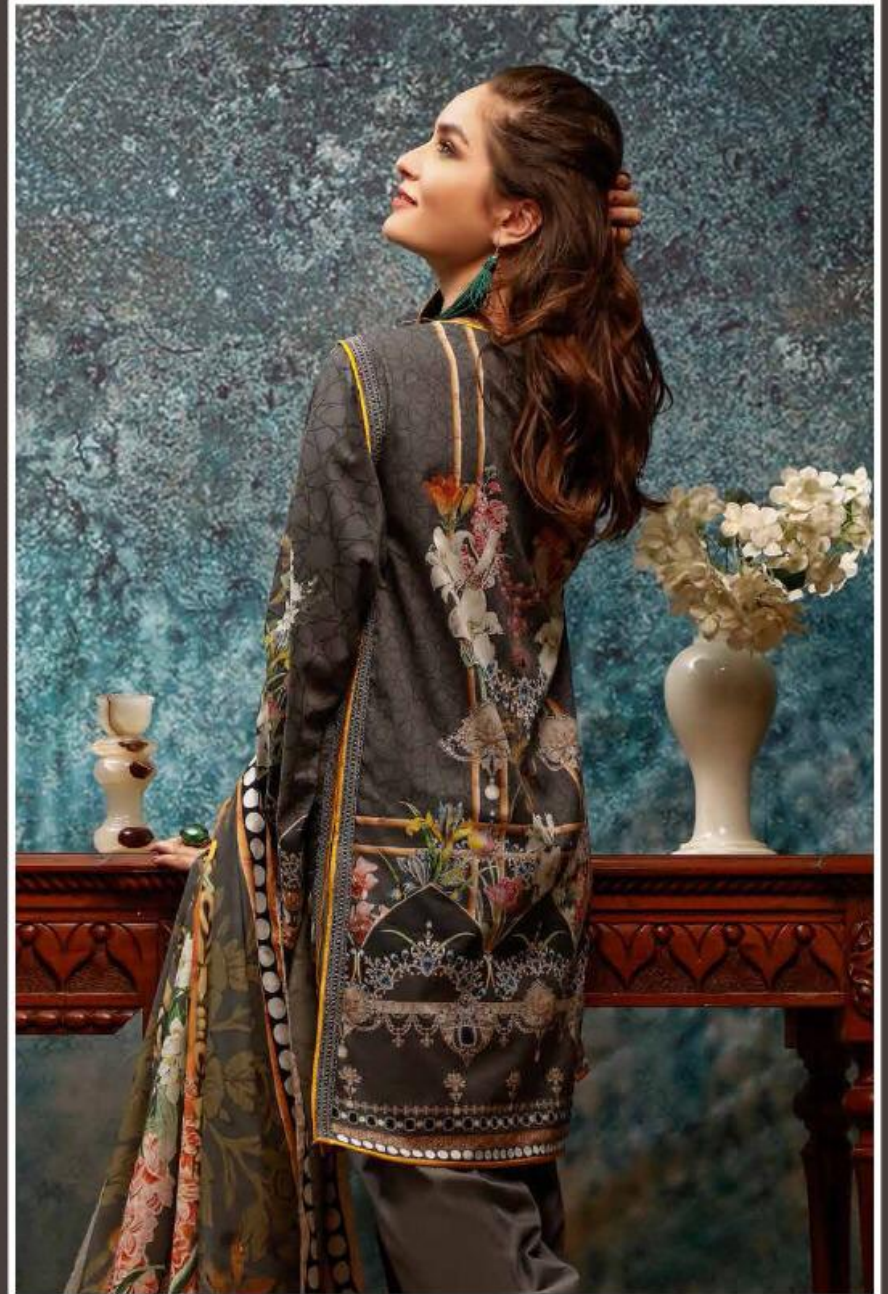

FAIR LADY
EXPORTS (I) PVT. LTD.

FIRDOUS

100% PURE LAWN DIGITAL PRINT WITH EXCLUSIVE HEAVY EMBROIDERY PATCH WORK

FAIR LADY
EXPORTS (I) PVT. LTD.

1004

FAIR LADY
EXPORTS (I) PVT. LTD.

1003

FAIR LADY
EXPORTS (I) PVT. LTD.

FIRDOUS

D.NO	TOP	BOTTOM	DUPATTA	RATE
1001	PURE LAWN DIGITAL PRINT WITH HEAVY NECK EMBROIDERY	PURE LAWN DYED	PURE LAWN DIGITAL DUPATTA	749
1002	PURE LAWN DIGITAL PRINT WITH HEAVY NECK EMBROIDERY	PURE LAWN DYED	PURE LAWN DIGITAL DUPATTA	749
1003	PURE LAWN DIGITAL PRINT WITH HEAVY NECK EMBROIDERY	PURE LAWN PRINT	PURE LAWN DIGITAL DUPATTA	749
1004	PURE LAWN DIGITAL PRINT WITH HEAVY NECK EMBROIDERY	PURE LAWN DYED	PURE LAWN DIGITAL DUPATTA	749
1005	PURE LAWN DIGITAL PRINT WITH HEAVY NECK EMBROIDERY	PURE LAWN PRINT	PURE LAWN DIGITAL DUPATTA	749
1006	PURE LAWN DIGITAL PRINT WITH HEAVY NECK EMBROIDERY	PURE LAWN DYED	PURE LAWN DIGITAL DUPATTA	749