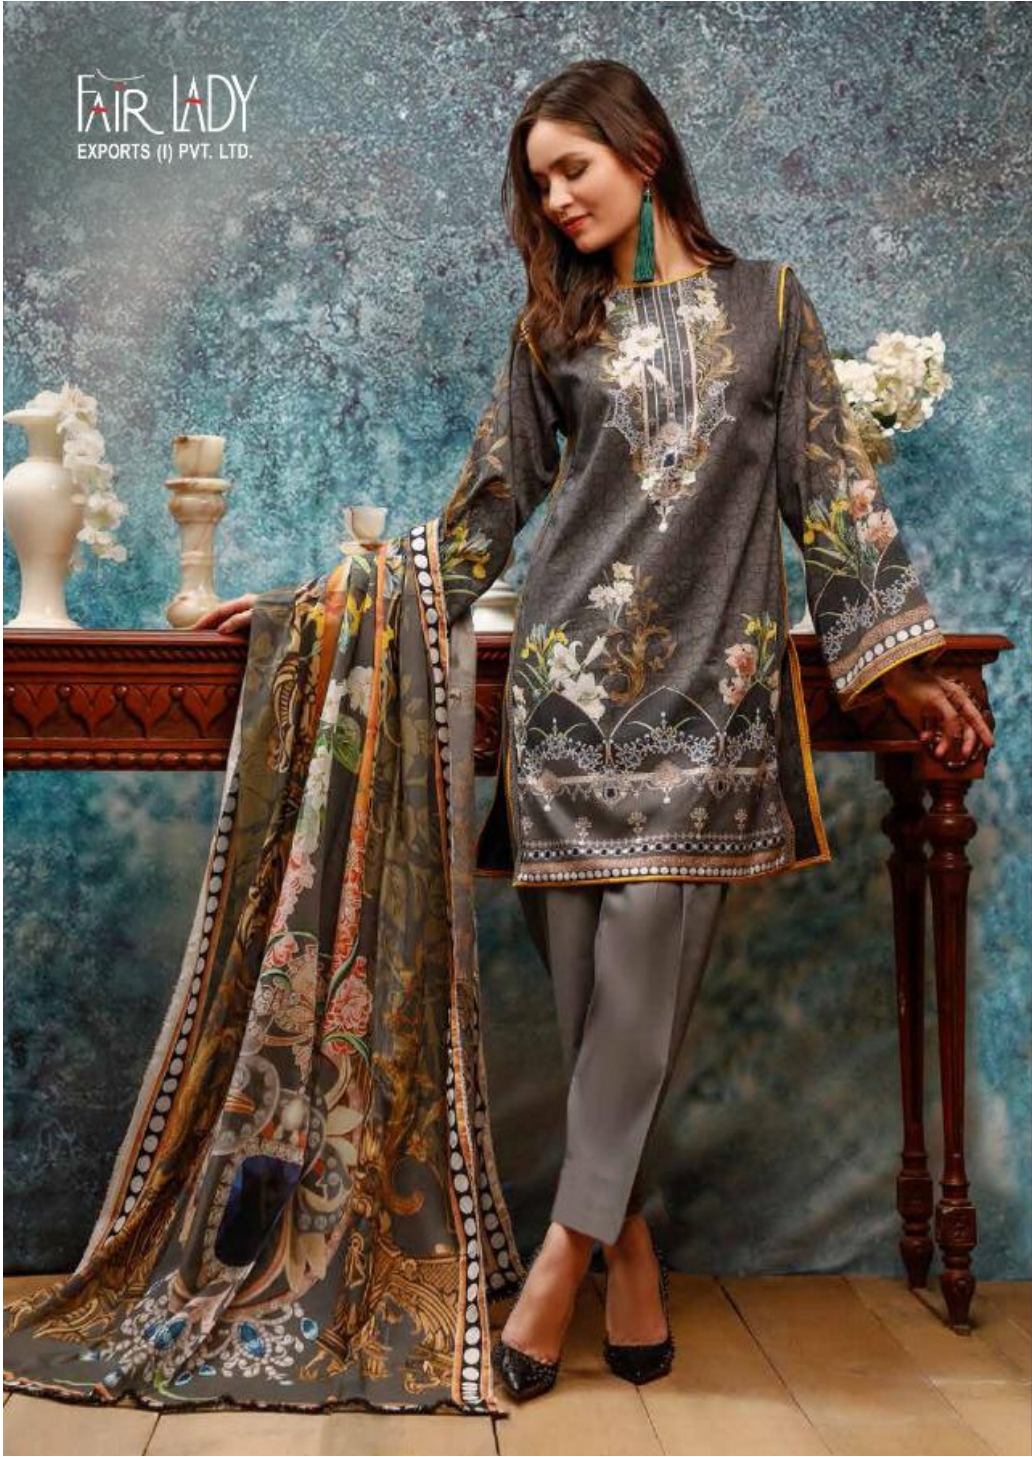

FAIR LADY
EXPORTS (I) PVT. LTD.

FIRDOUS

100% PURE LAWN DIGITAL PRINT WITH EXCLUSIVE HEAVY EMBROIDERY PATCH WORK

FAIR LADY
EXPORTS (I) PVT. LTD.

1004

FAIR LADY
EXPORTS (I) PVT. LTD.

1003

FAIR LADY
EXPORTS (I) PVT. LTD.

FIRDOUS

D.NO	TOP	BOTTOM	DUPATTA	RATE
1001	PURE LAWN DIGITAL PRINT WITH HEAVY NECK EMBROIDERY	PURE LAWN DYED	PURE LAWN DIGITAL DUPATTA	749
1002	PURE LAWN DIGITAL PRINT WITH HEAVY NECK EMBROIDERY	PURE LAWN DYED	PURE LAWN DIGITAL DUPATTA	749
1003	PURE LAWN DIGITAL PRINT WITH HEAVY NECK EMBROIDERY	PURE LAWN PRINT	PURE LAWN DIGITAL DUPATTA	749
1004	PURE LAWN DIGITAL PRINT WITH HEAVY NECK EMBROIDERY	PURE LAWN DYED	PURE LAWN DIGITAL DUPATTA	749
1005	PURE LAWN DIGITAL PRINT WITH HEAVY NECK EMBROIDERY	PURE LAWN PRINT	PURE LAWN DIGITAL DUPATTA	749
1006	PURE LAWN DIGITAL PRINT WITH HEAVY NECK EMBROIDERY	PURE LAWN DYED	PURE LAWN DIGITAL DUPATTA	749