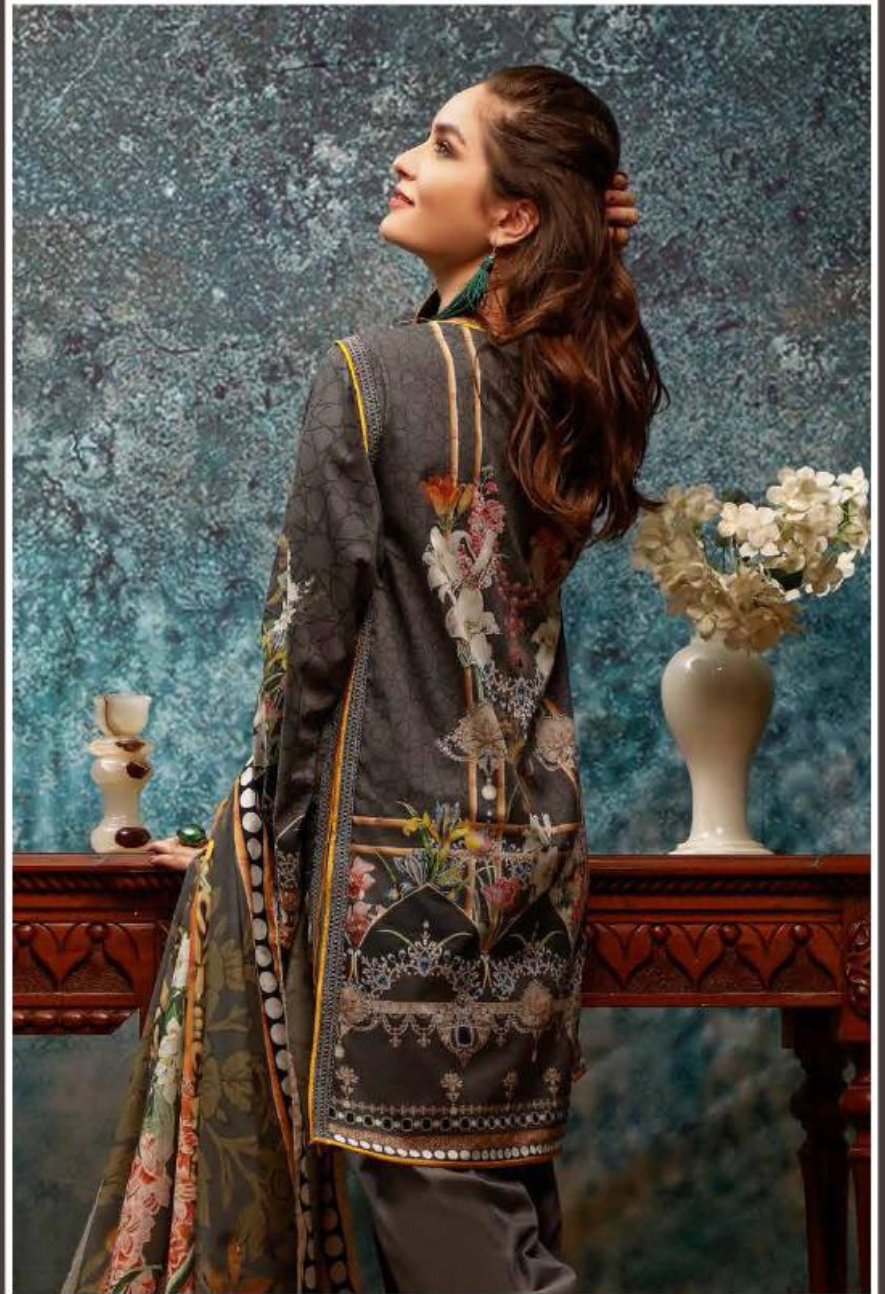

FAIR LADY
EXPORTS (I) PVT. LTD.

1004