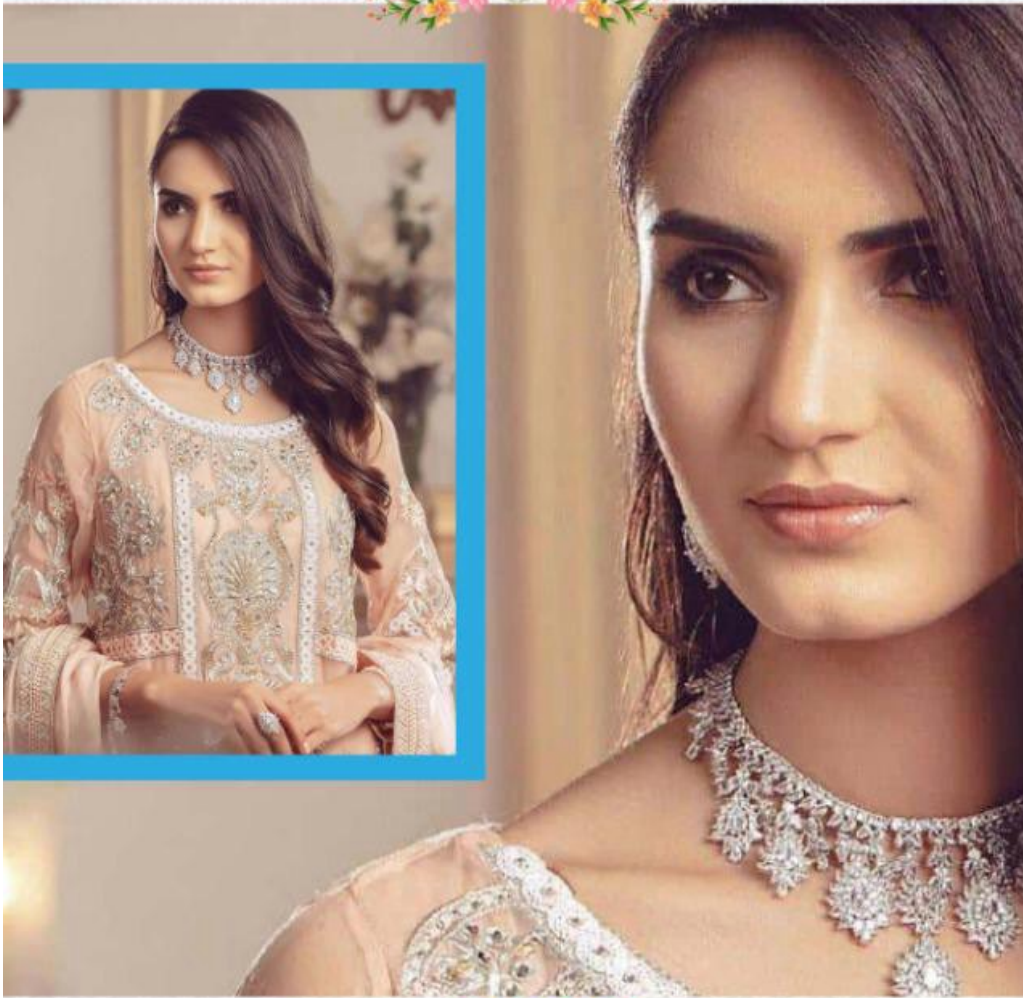

Charizma
DESIGNER

ELHAM
EMBROIDERED COLLECTION

Charizma
DESIGNER

ELHAM
EMBROIDERED COLLECTION

STYLE THE ECO FASHION
STYLE ELEGANT

Charizma
DESIGNER

60004

TEXTILE DEAL