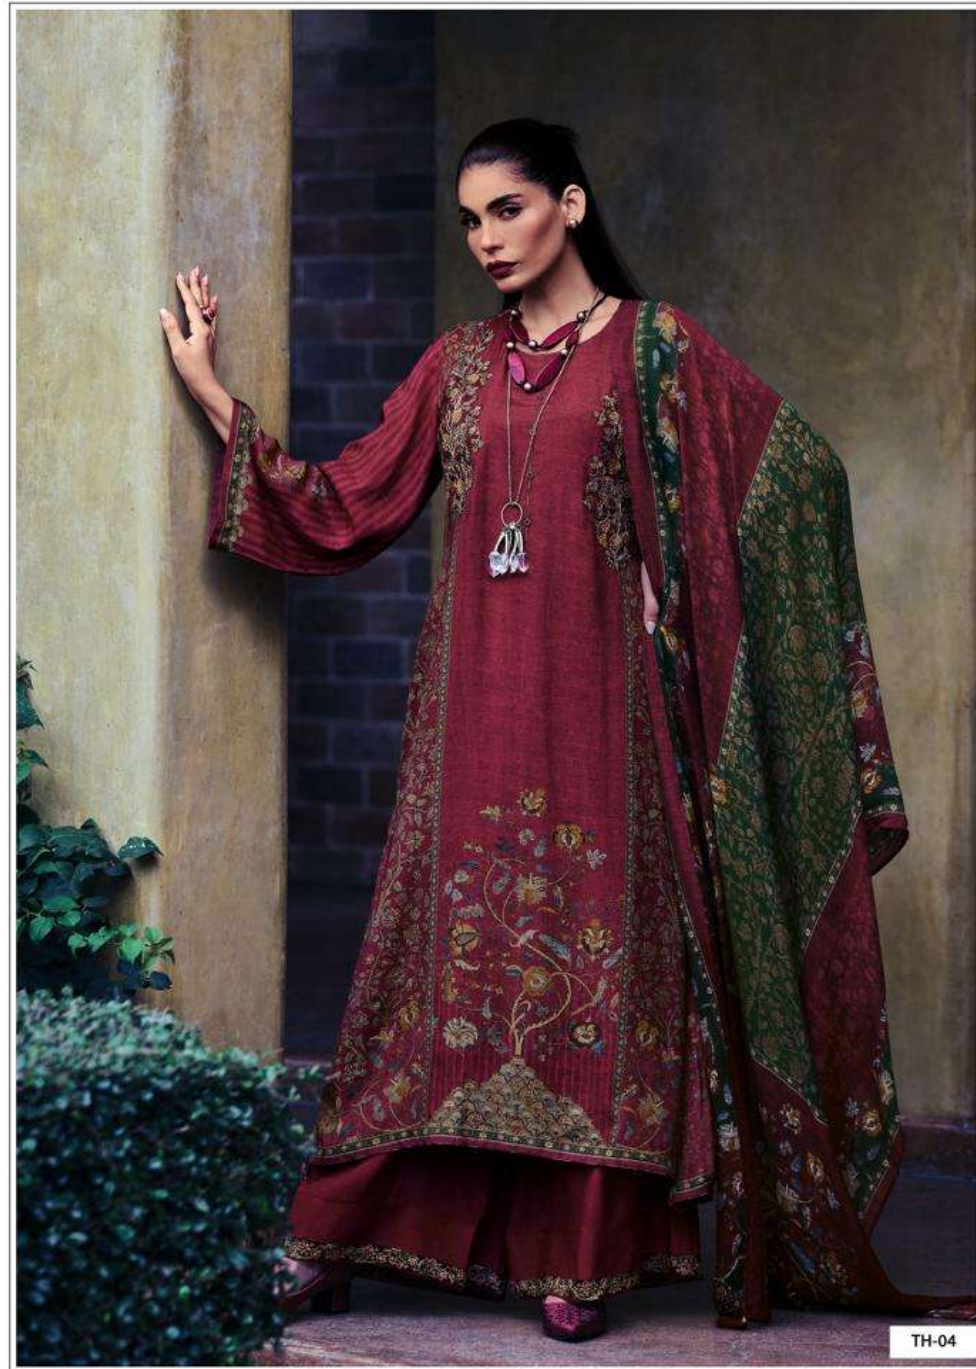

TH-01

TH-02

TH-05

TH-06

TH-03

TH-04

VARSHA

TAMIRA

TH-01

TH-02

TH-03

TH-04

TH-06

TH-05

DESIGN	PRICE	DESCRIPTION
TH-01	2145/-	TOP
TH-02	2145/-	MUSLIN SILK DIGITALLY PRINTED WITH LACES
TH-03	2145/-	-
TH-04	2145/-	BOTTOM
TH-05	2145/-	SILK STAIN WITH EMBROIDERY BORDERS
TH-06	2145/-	DUPATTA
		FINEST MUSLIN DIGITALLY PRINTED