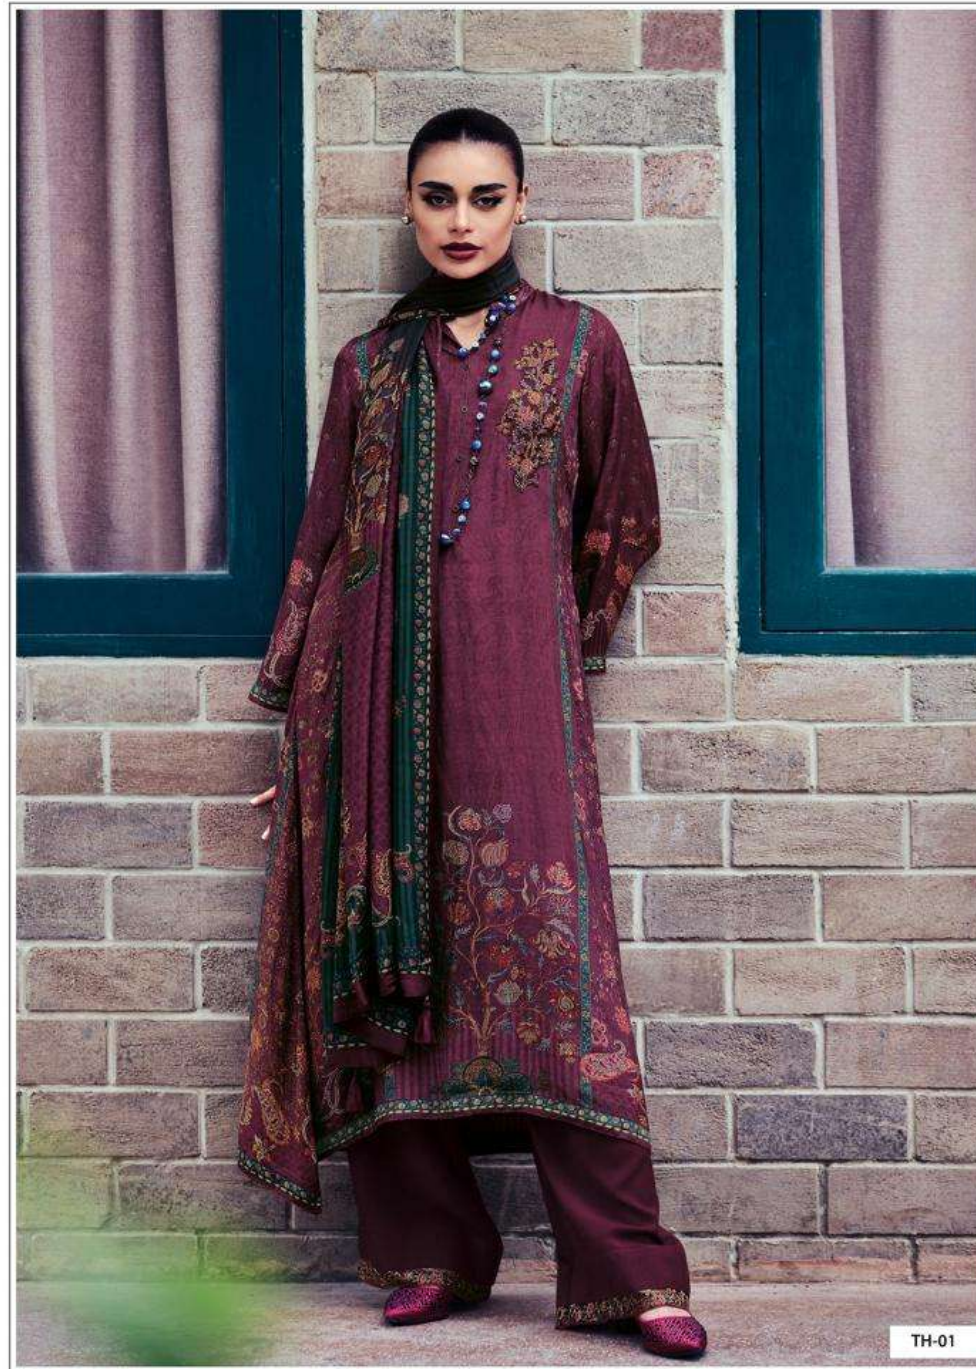

TH-01

TH-02

TH-05

TH-06

TH-03

TH-04

VARSHA

TAMIRA

TH-01

TH-02

TH-03

TH-04

TH-06

TH-05

DESIGN	PRICE	DESCRIPTION
TH-01	2145/-	TOP
TH-02	2145/-	MUSLIN SILK DIGITALLY PRINTED WITH LACES
TH-03	2145/-	-
TH-04	2145/-	BOTTOM
TH-05	2145/-	SILK STAIN WITH EMBROIDERY BORDERS
TH-06	2145/-	DUPATTA
		FINEST MUSLIN DIGITALLY PRINTED