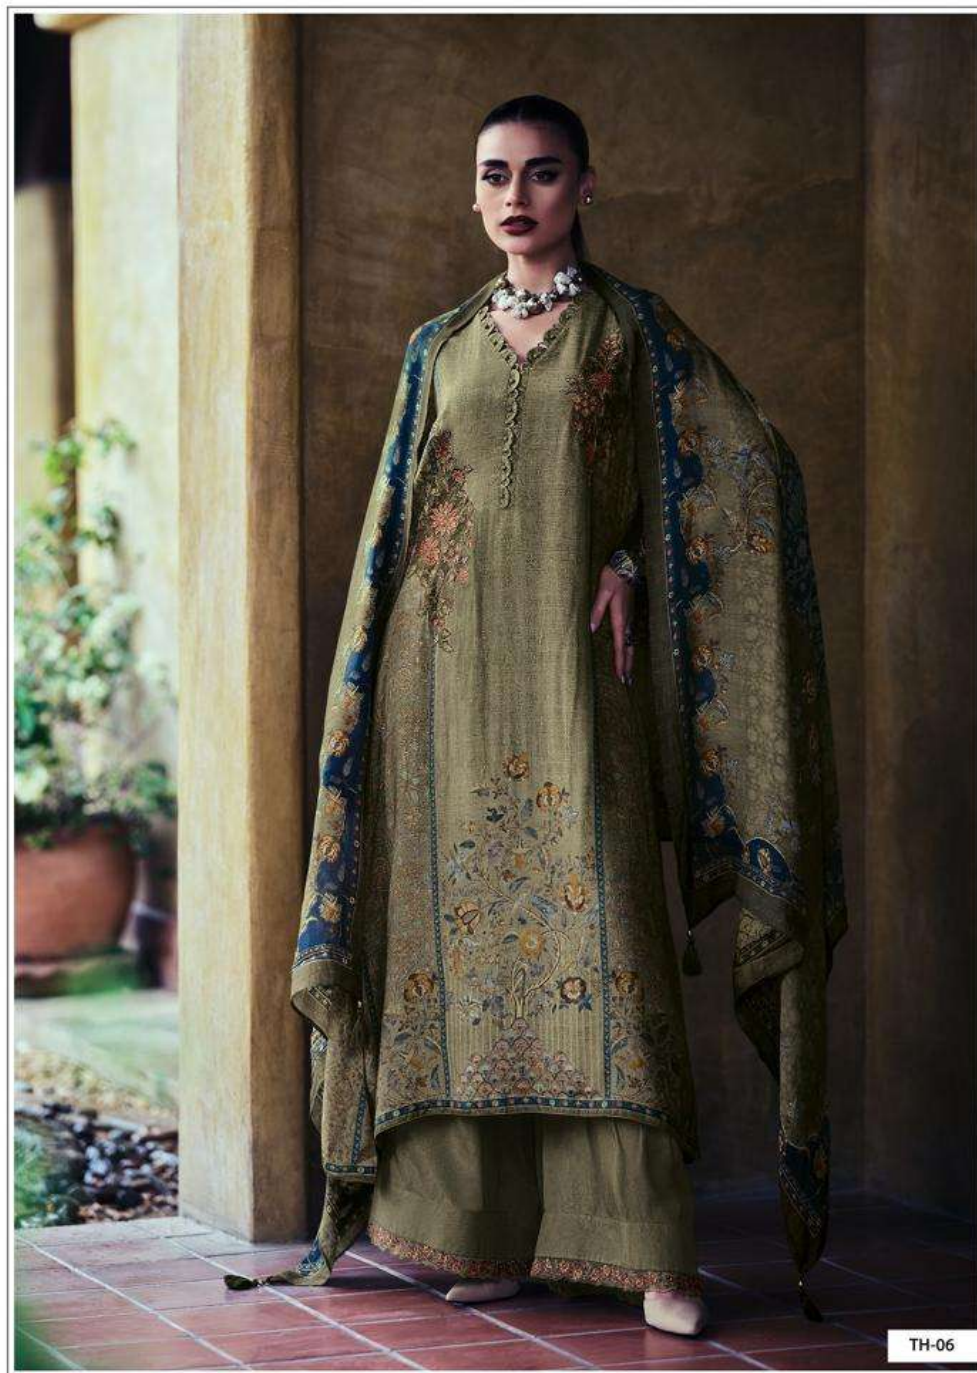

TH-01

TH-02

TH-05

TH-06

TH-03

TH-04

VARSHA

TAMIRA

TH-01

TH-02

TH-03

TH-04

TH-06

TH-05

DESIGN	PRICE	DESCRIPTION
TH-01	2145/-	TOP
TH-02	2145/-	MUSLIN SILK DIGITALLY PRINTED WITH LACES
TH-03	2145/-	-
TH-04	2145/-	BOTTOM
TH-05	2145/-	SILK STAIN WITH EMBROIDERY BORDERS
TH-06	2145/-	DUPATTA
		FINEST MUSLIN DIGITALLY PRINTED