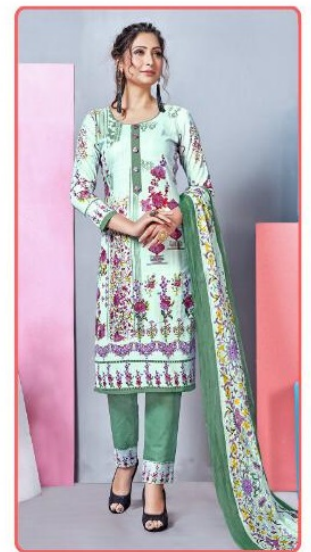

D.No.4006

M
Mishri®
Creation
100 % Cotton Salwar Suits
Lawn Cotton-4
Premium Collection