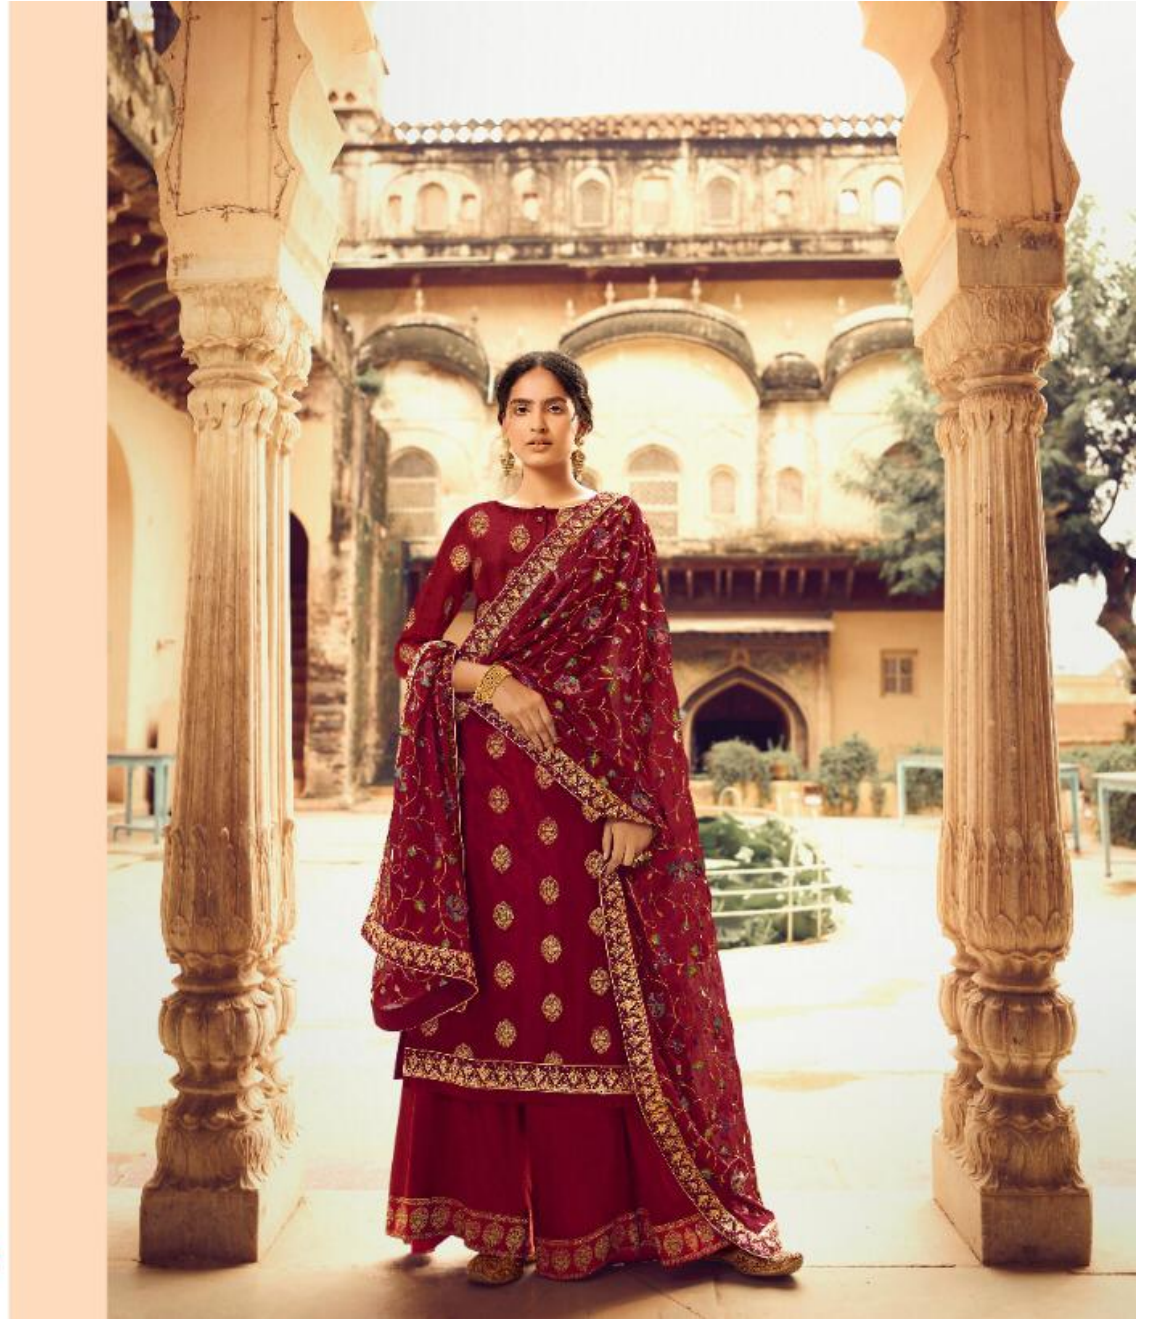

Make your every look count

22885