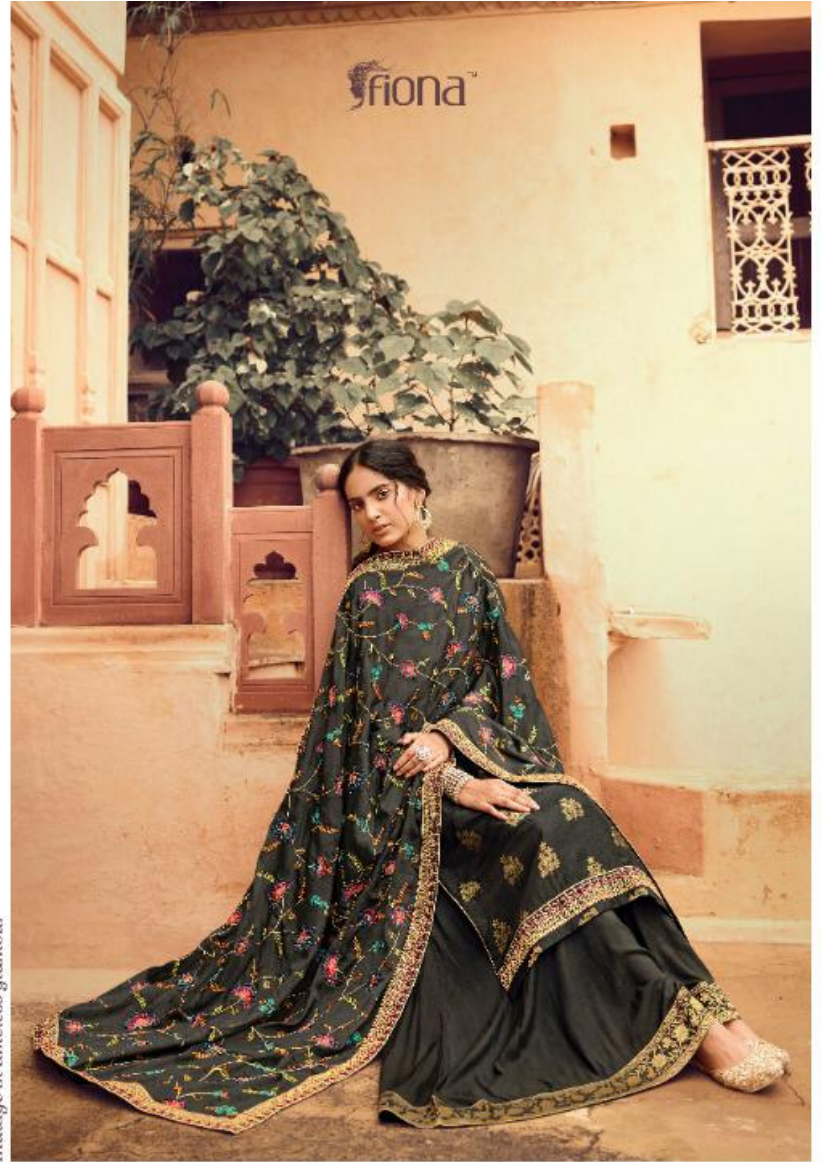

Indulge in timeless glamour

22884