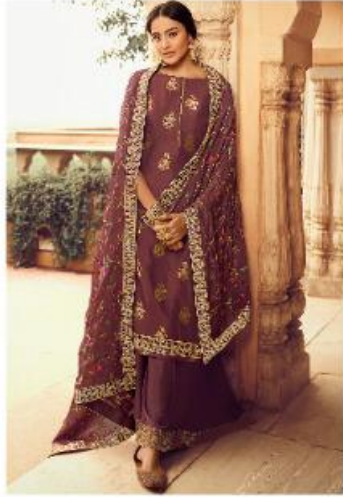

Gulmohar

fiona®

fiona™

22887

TOP	PURE DOLA JACQUARD WORK WITH HAND WORK
INNER	SANTOON
BOTTOM	PURE SANTOON WITH JACQUARD BORDERS
DUPPATA	CHINNON WITH HEAVY WORK AND HANDWORK BORDERS

the eternal dress of the India woman

22883

fiona™

Make your every look count

22885

22881

22882

22885

22886