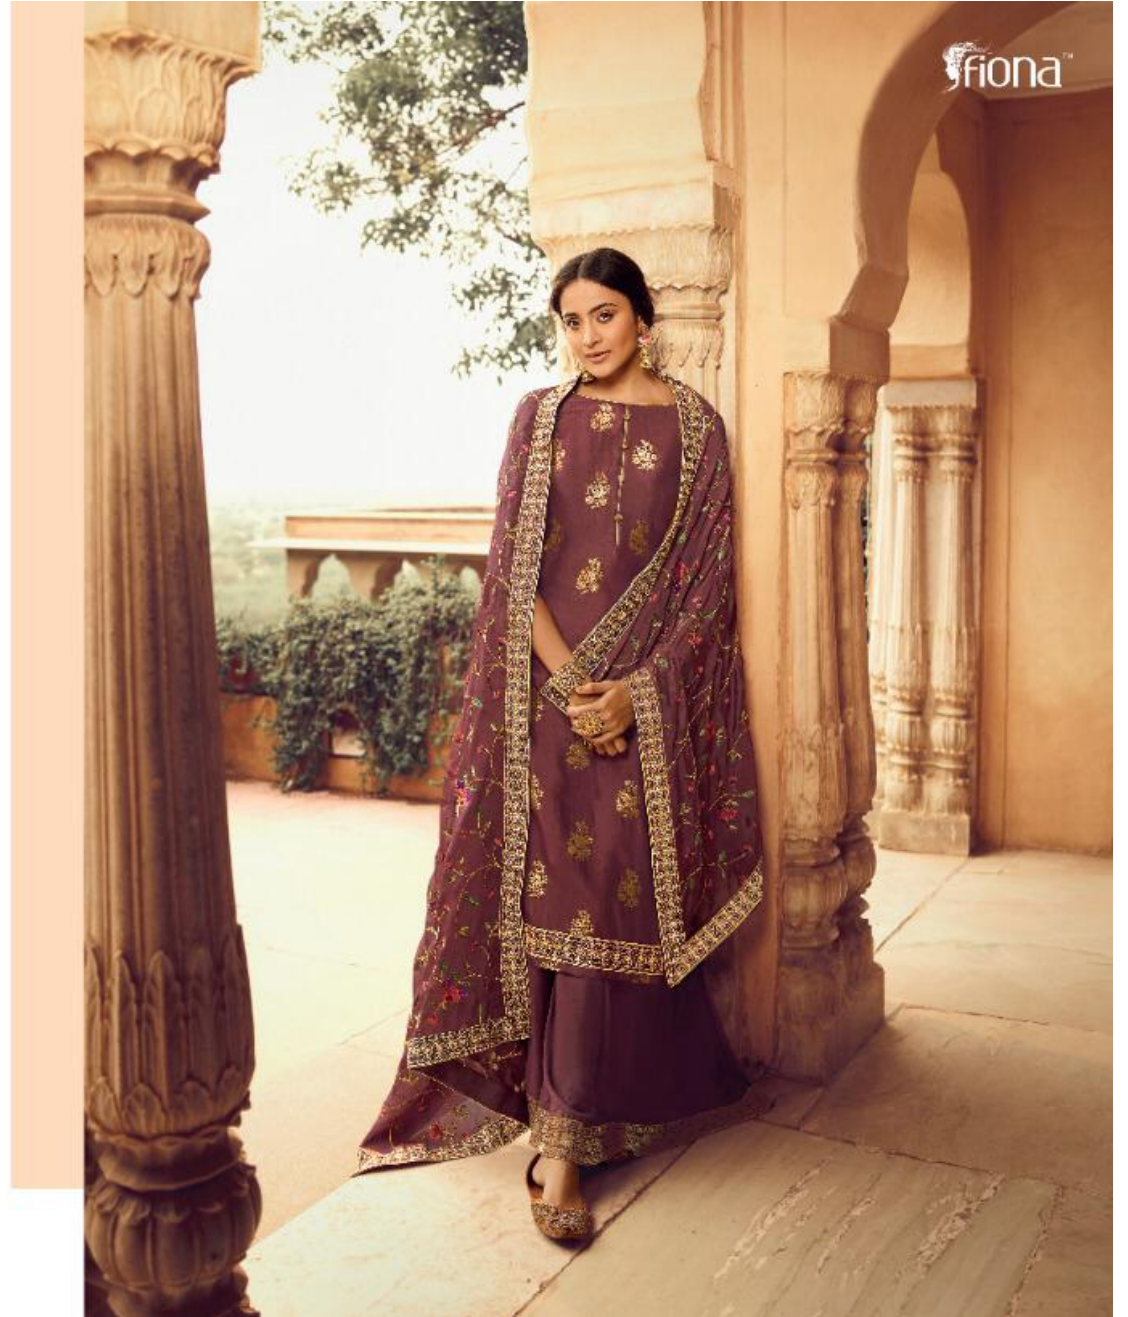

Enrich the grandeur of elegance

22881

fiona™