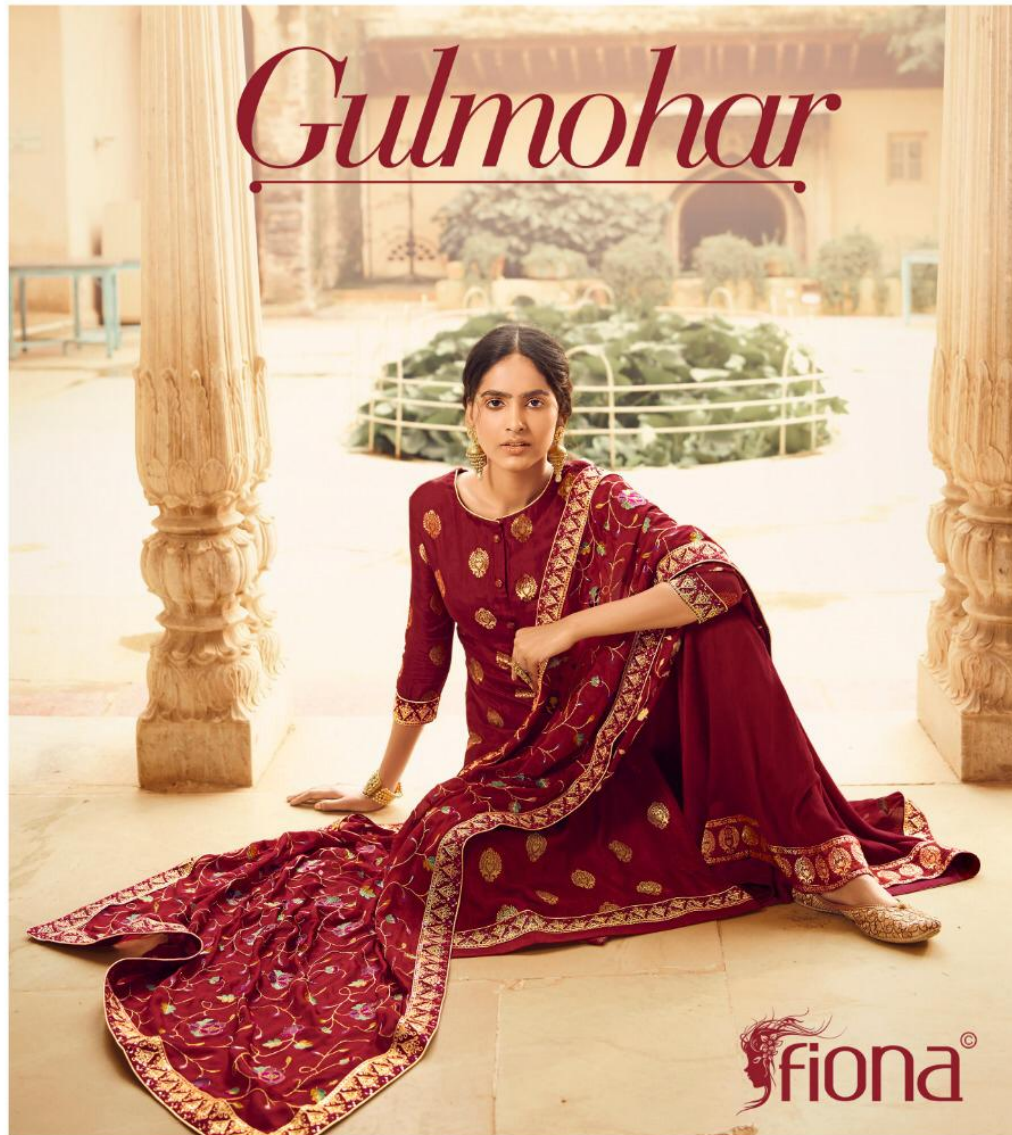

Gulmohar

fiona®

fiona™

22887

TOP	PURE DOLA JACQUARD WORK WITH HAND WORK
INNER	SANTOON
BOTTOM	PURE SANTOON WITH JACQUARD BORDERS
DUPPATA	CHINNON WITH HEAVY WORK AND HANDWORK BORDERS

the eternal dress of the India woman

22883

fiona™

Make your every look count

22885

22881

22882

22885

22886