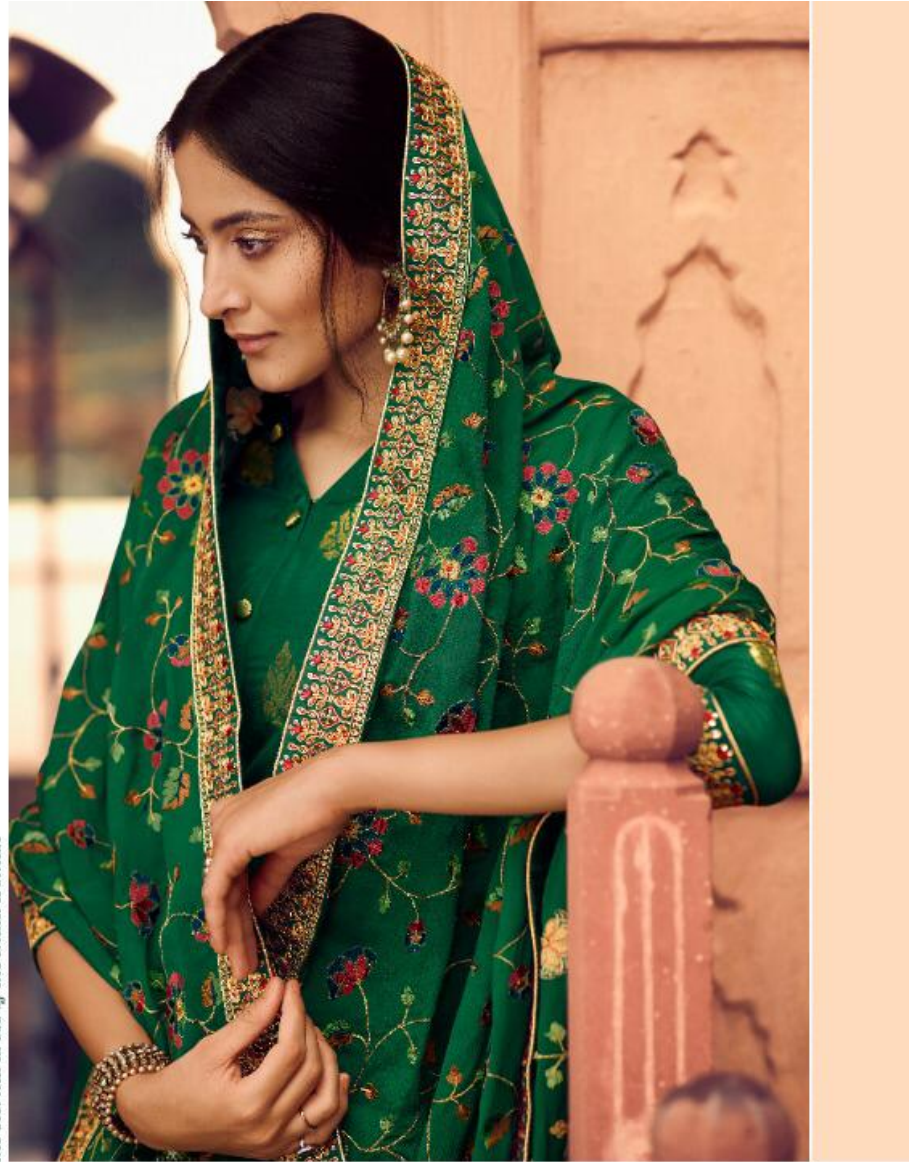

Gulmohar

fiona®

fiona™

22887

TOP	PURE DOLA JACQUARD WORK WITH HAND WORK
INNER	SANTOON
BOTTOM	PURE SANTOON WITH JACQUARD BORDERS
DUPPATA	CHINNON WITH HEAVY WORK AND HANDWORK BORDERS

the eternal dress of the India woman