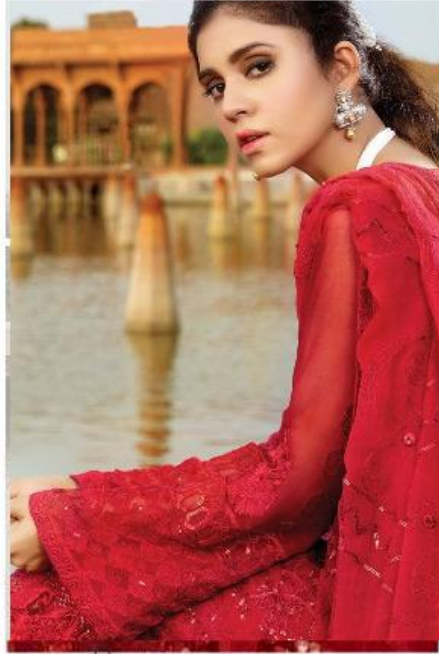

SD-3006

**TOP:- HEAVY JEORGETTE
WITH HEAVY EMBROIDERY**

BOTTOM:- SANTOON

**DUPATTA:-HEAVY BUTTERFLY
NET EMBROIDERY
LESS DUPATTA**

SD-3006

**TOP:- HEAVY JEORGETTE
WITH HEAVY EMBROIDERY**

BOTTOM:- SANTOON

**DUPATTA:-HEAVY BUTTERFLY
NET EMBROIDERY
LESS DUPATTA**

SD-3003

**TOP:- HEAVY JEORGETTE
WITH HEAVY EMBROIDERY**

BOTTOM:- SANTOON

**DUPATTA:-HEAVY BUTTERFLY
NET EMBROIDERY
LESS DUPATTA**