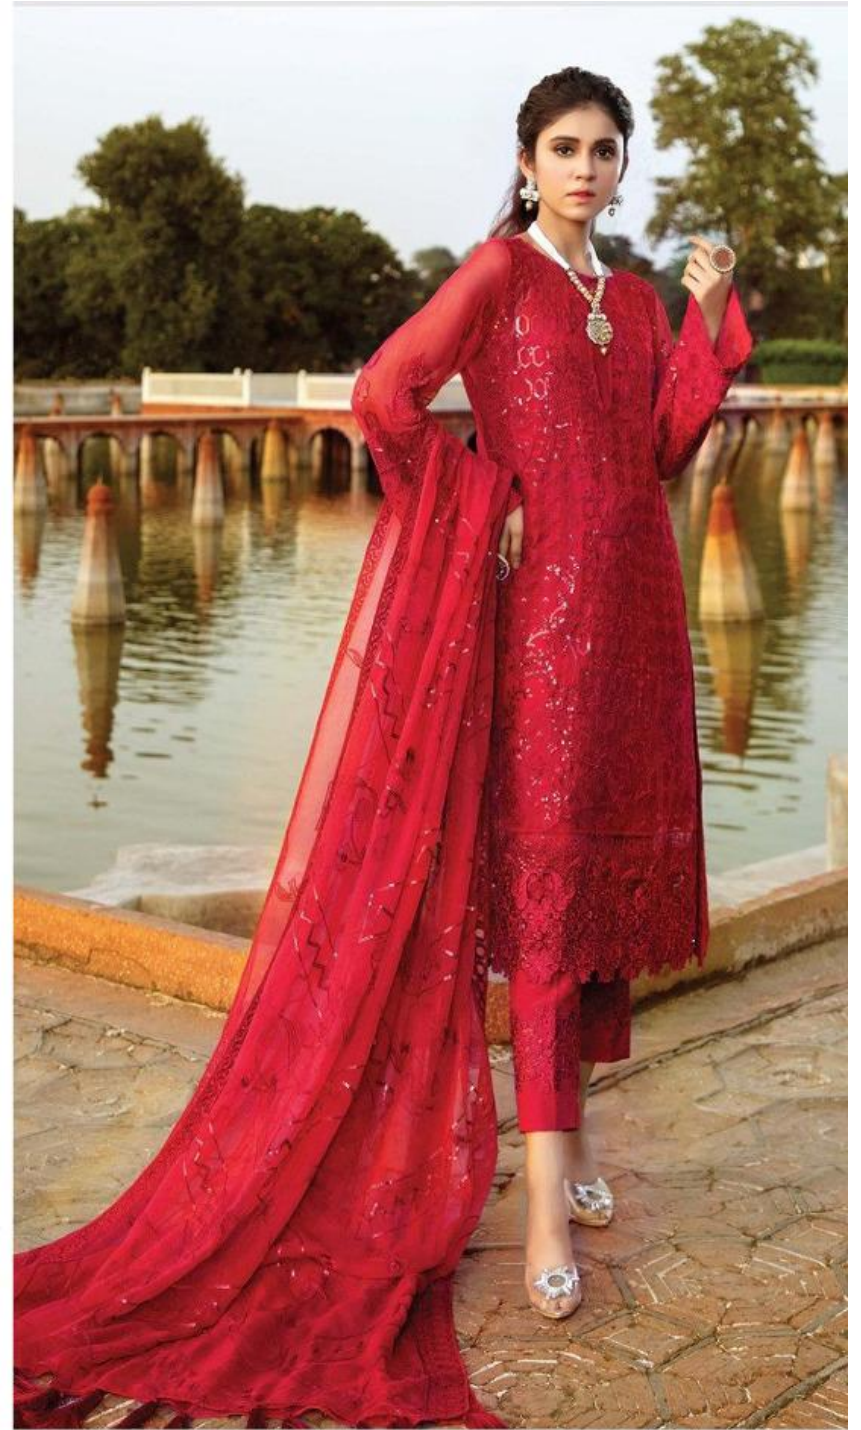

SD-3006

**TOP:- HEAVY JEORGETTE
WITH HEAVY EMBROIDERY**

BOTTOM:- SANTOON

**DUPATTA:-HEAVY BUTTERFLY
NET EMBROIDERY
LESS DUPATTA**

SD-3006

**TOP:- HEAVY JEORGETTE
WITH HEAVY EMBROIDERY**

BOTTOM:- SANTOON

**DUPATTA:-HEAVY BUTTERFLY
NET EMBROIDERY
LESS DUPATTA**

SD-3003

**TOP:- HEAVY JEORGETTE
WITH HEAVY EMBROIDERY**

BOTTOM:- SANTOON

**DUPATTA:-HEAVY BUTTERFLY
NET EMBROIDERY
LESS DUPATTA**