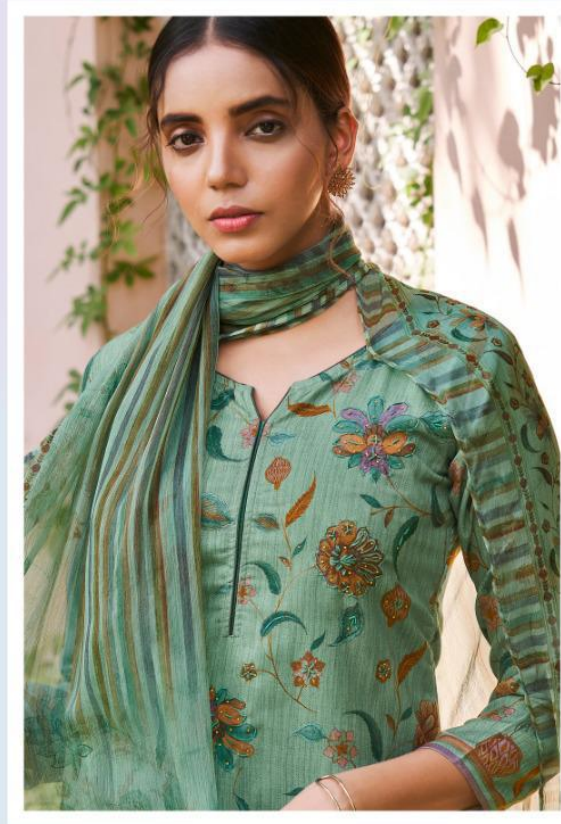

545

546

547

Reyna  
WINTER  
Waves

Reyna  
WINTER  
Waves

CATALOG	DESCRIPTION	D. NO.	PRICE
WINTER Waves	<p><b>- TOP -</b> PASHMINA DIGITAL PRINT WITH HANDWORK AND SWAROVSKI ON NECK</p> <p><b>- BOTTOM -</b> PASHMINA DYED</p> <p><b>- DUPATTA -</b> BEMBERG CHIFFON DIGITAL PRINTED</p>	541	1225/-
		542	1225/-
		543	1225/-
		544	1225/-
		545	1225/-
		546	1225/-
		547	1225/-
TOTAL PIECES : 07		TOTAL AMOUNT : 8,575/- + GST	