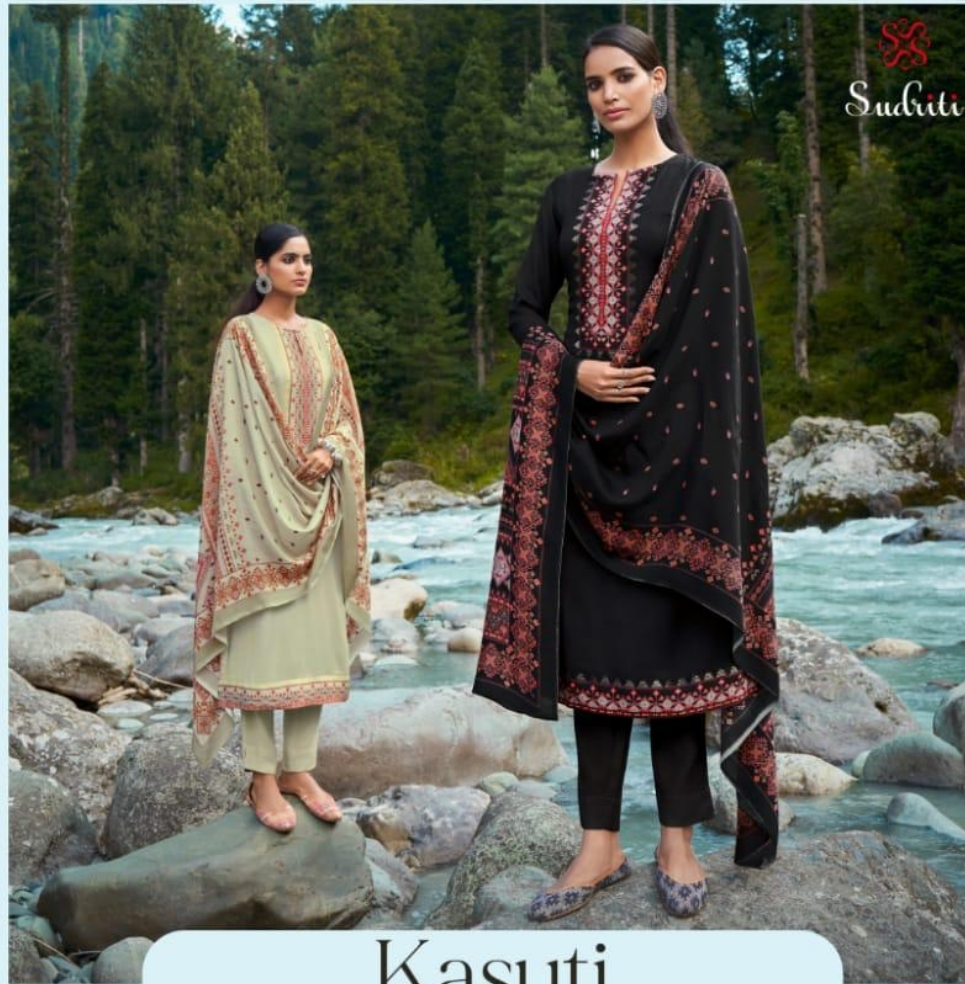

Sudriti

Kasuti

COLORS

Kasuti

COLORS

H S N CODE - 5208

DESIGN NO

DESCRIPTION

RATE

912
975 - 963
929
939 - 946
988 - 966

TOP - COTTON SATIN WITH NECK SLEEVE DAMAN PATTI
COTTON SATIN DIGITAL PRINTED & FANCY PATTI
BOTTOM - COTTON SATIN
DUPATTA - COTTON BUTTA DIGITAL PRINTED

1050/-

TOTAL SUITS = 08 TOTAL AMOUNT - 8400/- AVG. RATE - 1050/-